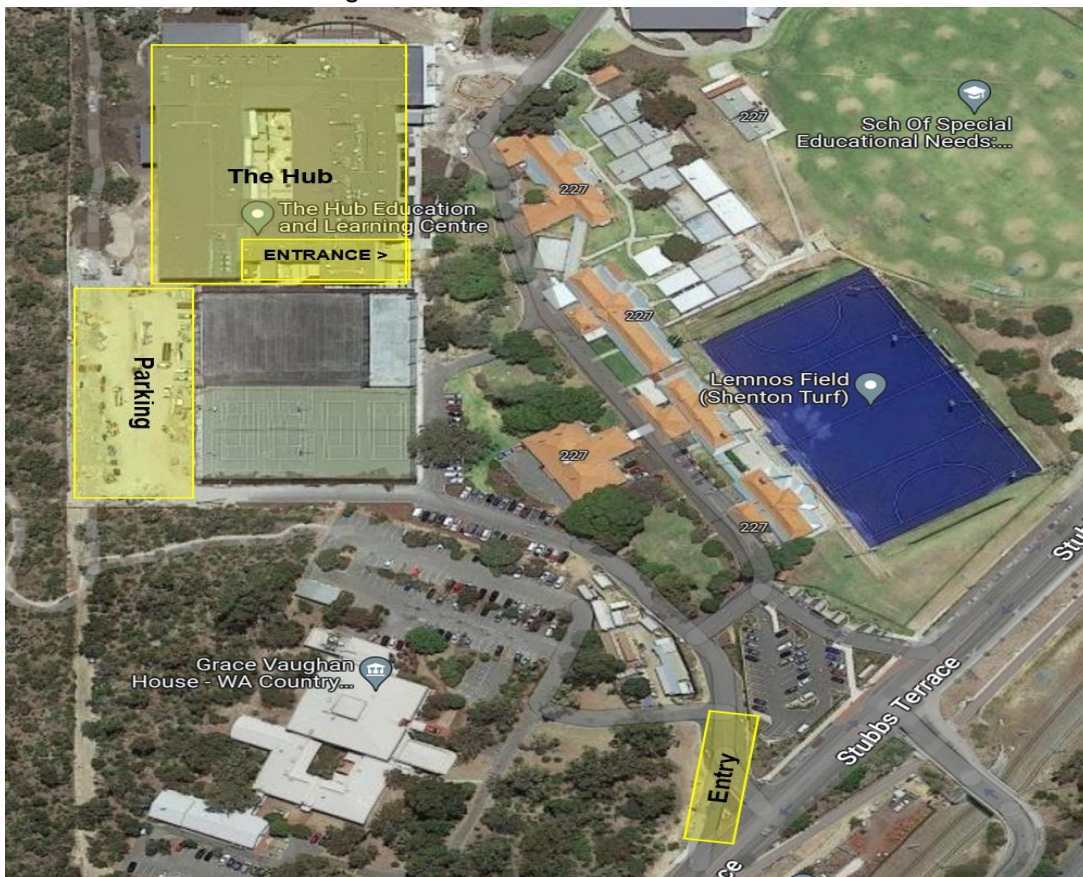

Shenton College

Debating at Shenton will be held upstairs in the Hub. Please only park in the large car park specified below and walk along the southern end of the building. Turn the corner and go up the stairs to find the waiting area outside.