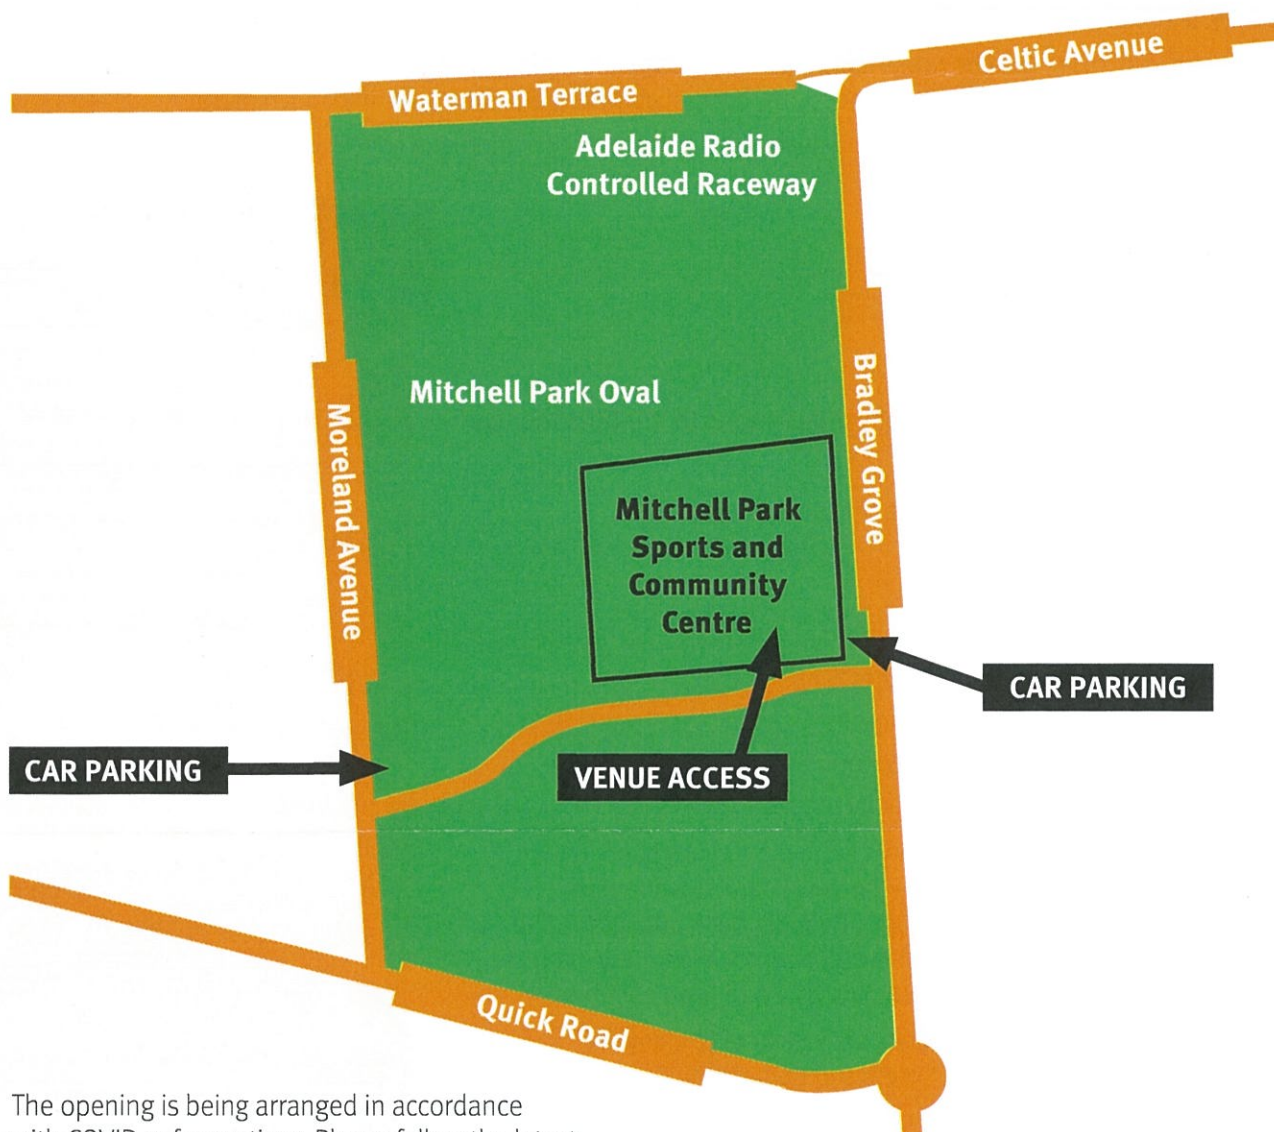

Mitchell Park Sports and Community Centre Official Opening

The opening is being arranged in accordance with COVID-safe practices. Please follow the latest government health guidelines, including physical distancing and appropriate hygiene. Please do not attend if you are unwell.