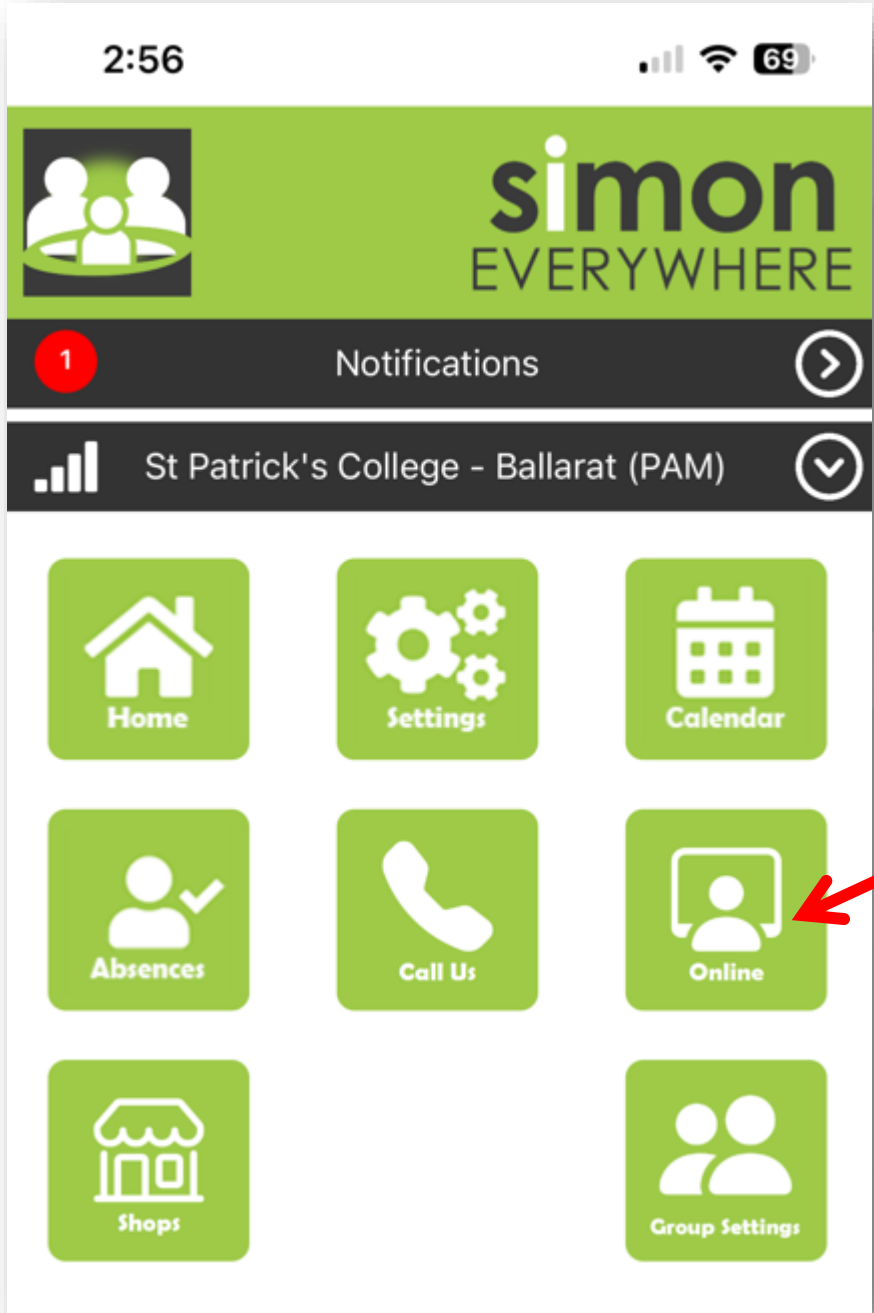

[Forgot Password?](#)

Now enter your PAM login details and press Submit

Push notifications and actions reminders eg update medical

Full PAM functions

College Calendar

Log a student absence

Shortcut to call the College