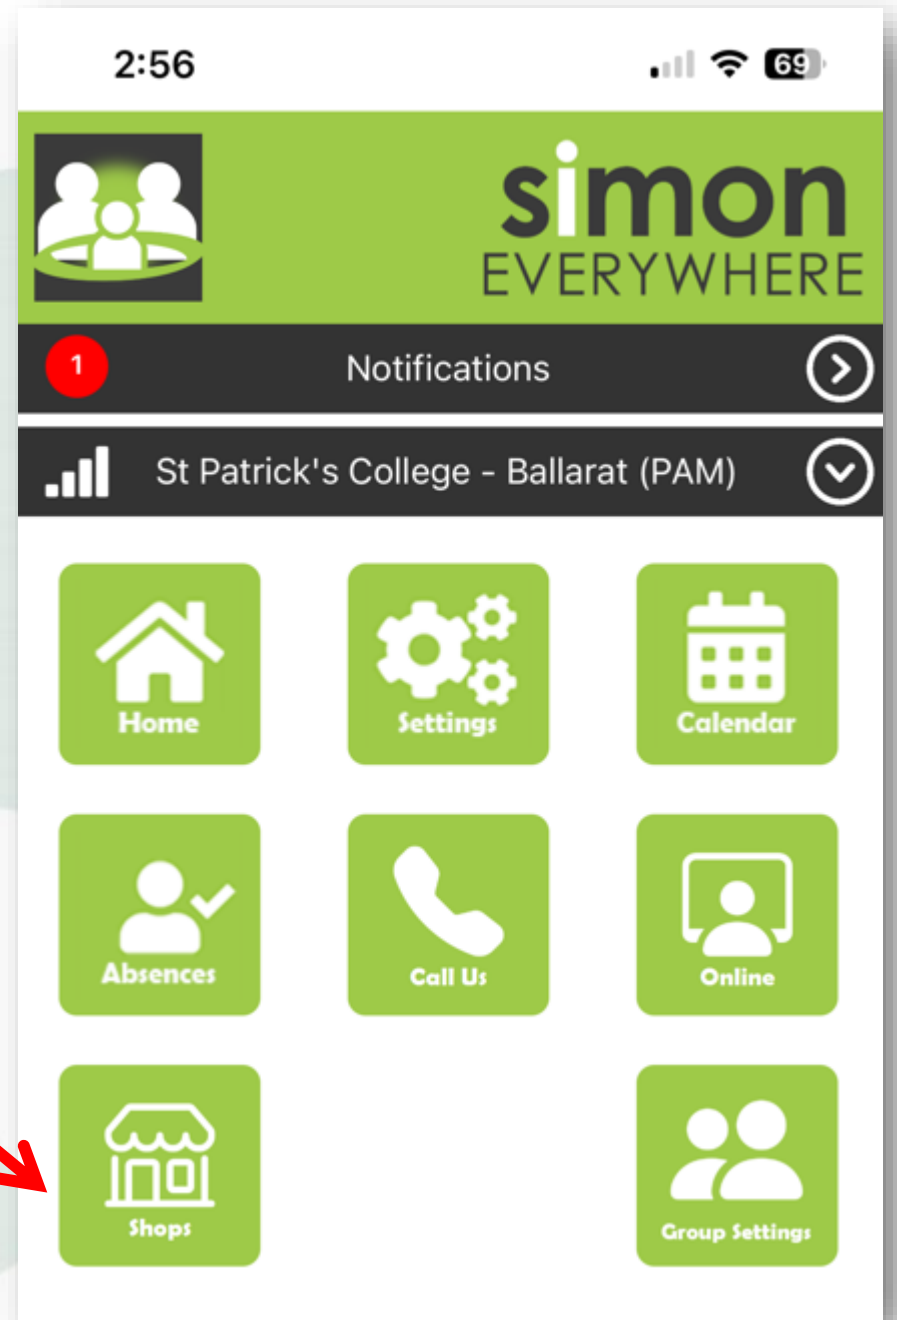

[Forgot Password?](#)

Now enter your PAM login details and press Submit

Push notifications and actions reminders eg update medical

Full PAM functions

College Calendar

Log a student absence

Shortcut to call the College