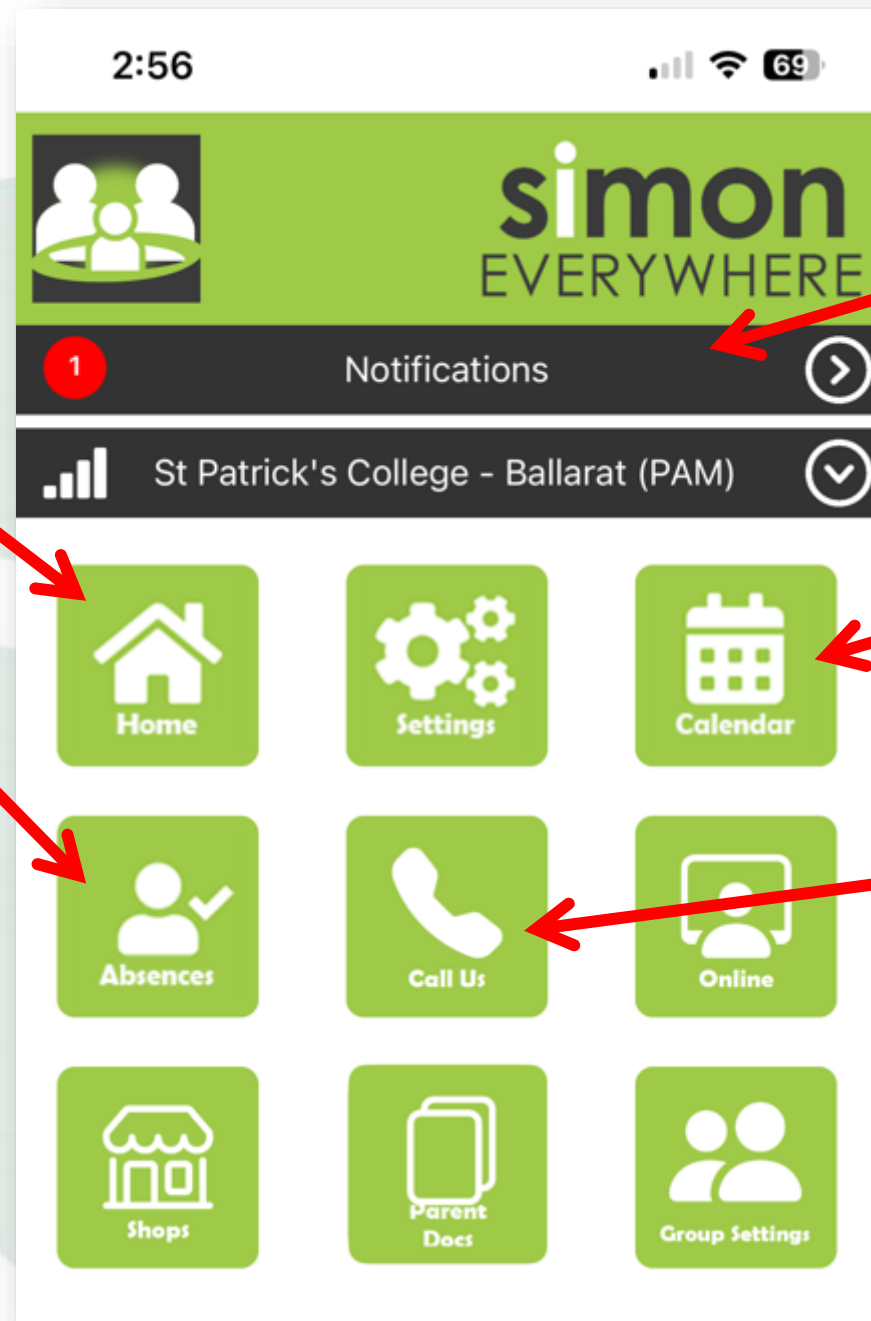

Push notifications and actions reminders eg update medical

Full PAM functions

College Calendar

Log a student absence

Shortcut to call the College