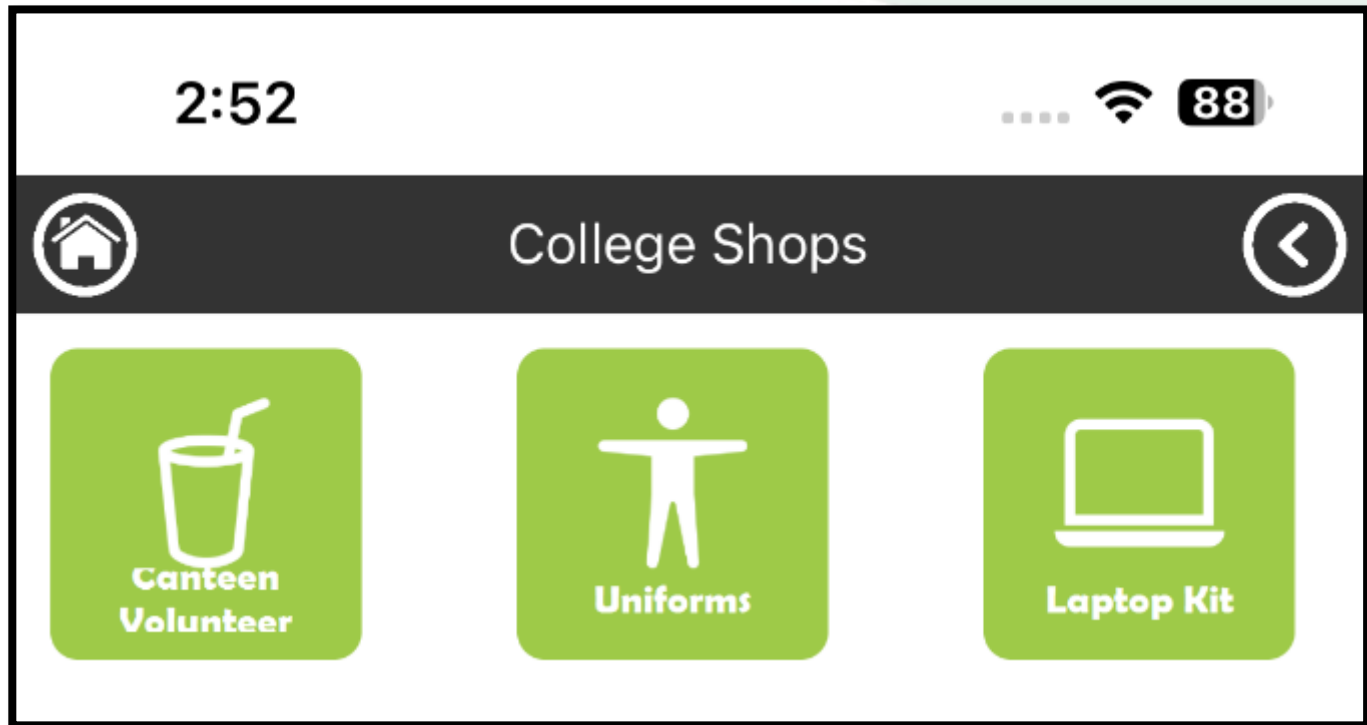

[Forgot Password?](#)

Now enter your PAM login details and press Submit

Push notifications and actions reminders eg update medical

Full PAM functions

College Calendar

Log a student absence

Shortcut to call the College