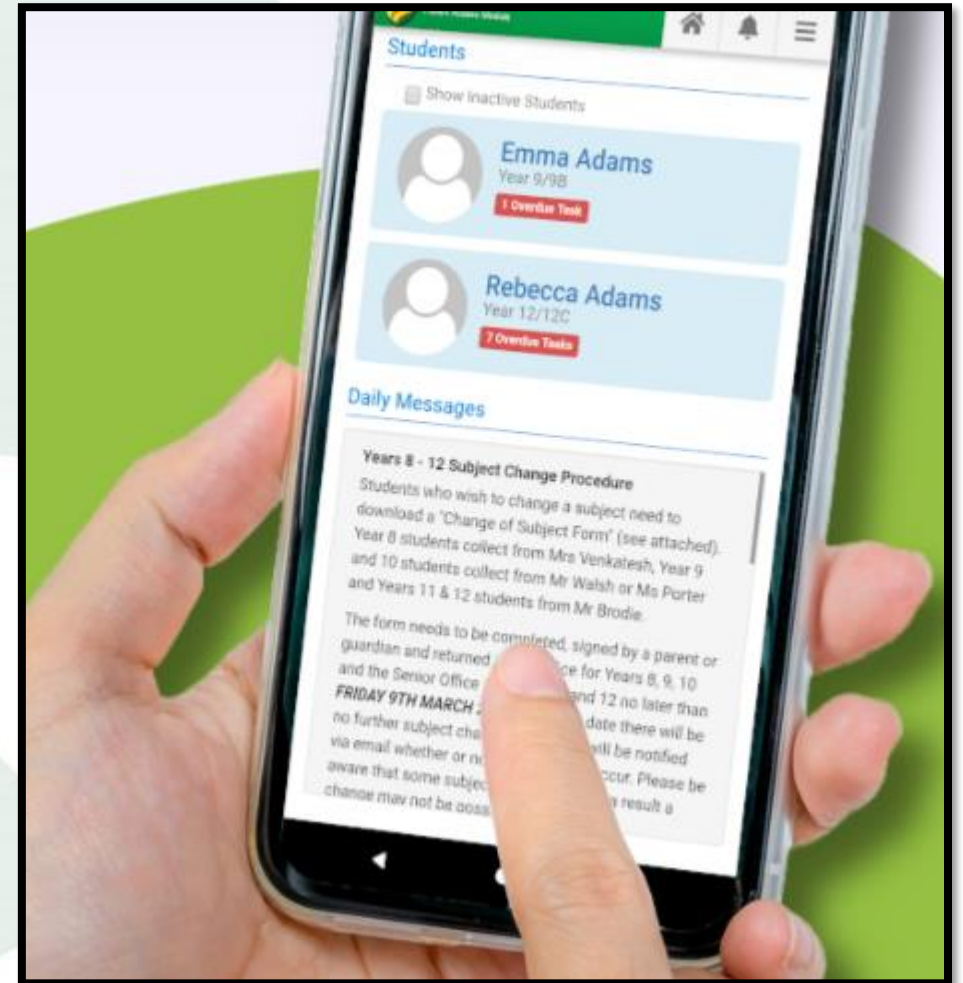

SIMON Everywhere (mobile app)

The College has invested in a new mobile device app to provide easy access to PAM (Parent Access Module) and your boy(s) schooling information.

SIMON Everywhere

SIMON Everywhere can be found in the Apple and Google app stores and we encourage you to try it out!

Apple

Google

11:17 📶 📶 91

simon
EVERYWHERE

Joe Blogs

 +61 412345678

A verification code will be sent to the mobile number provided.

 **Get SMS Code**

Verification Code

Login

Did not receive a SMS code?
Please exit the app and try again

When first opening the app enter your name and mobile (without the leading zero).

Press the get SMS button and then your verification code and press login