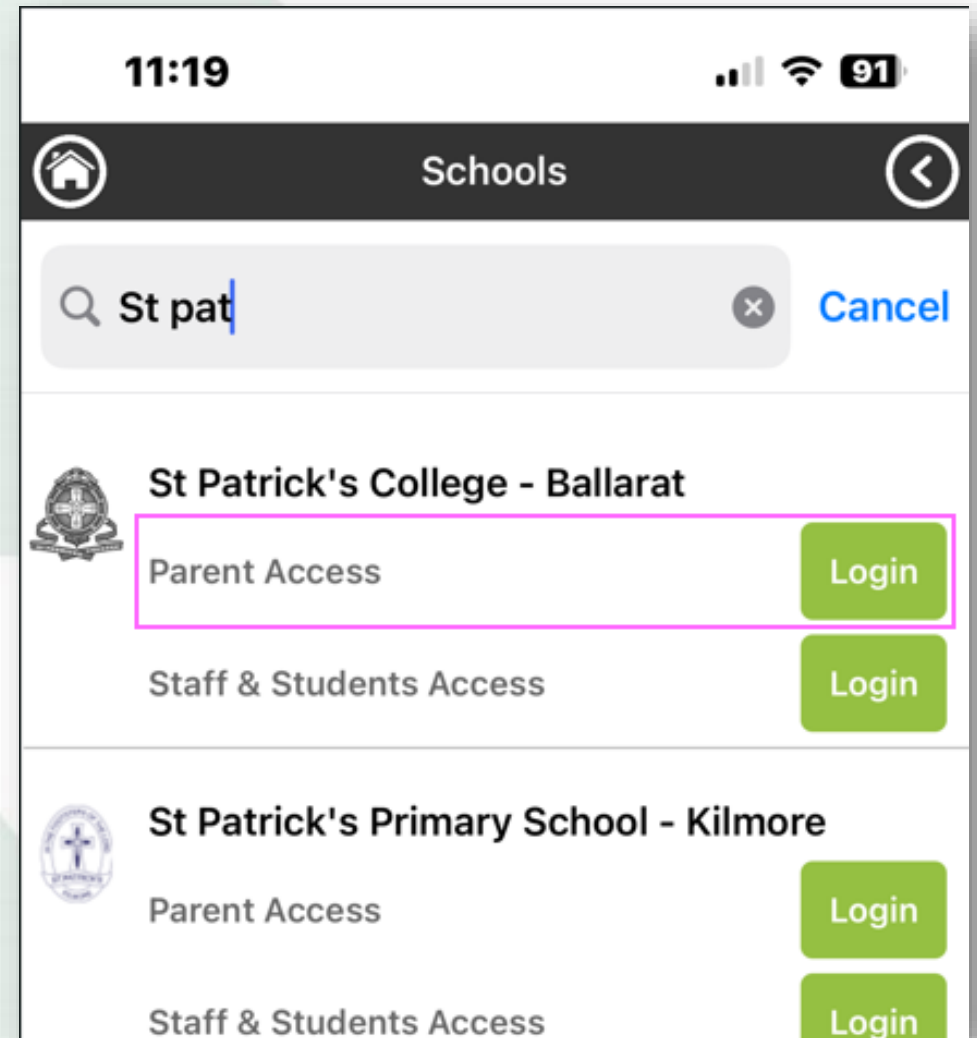

Verification Code

Login

Did not receive a SMS code?
Please exit the app and try again

When first opening the app enter your name and mobile (without the leading zero).

Press the get SMS button and then your verification code and press login

Click the Add School button

Search for St Pats and click Parent Access - Login

11:19 📶 📶 91

 Login 

St Patrick's College - Ballarat
PAM

Email Address

Password

Submit