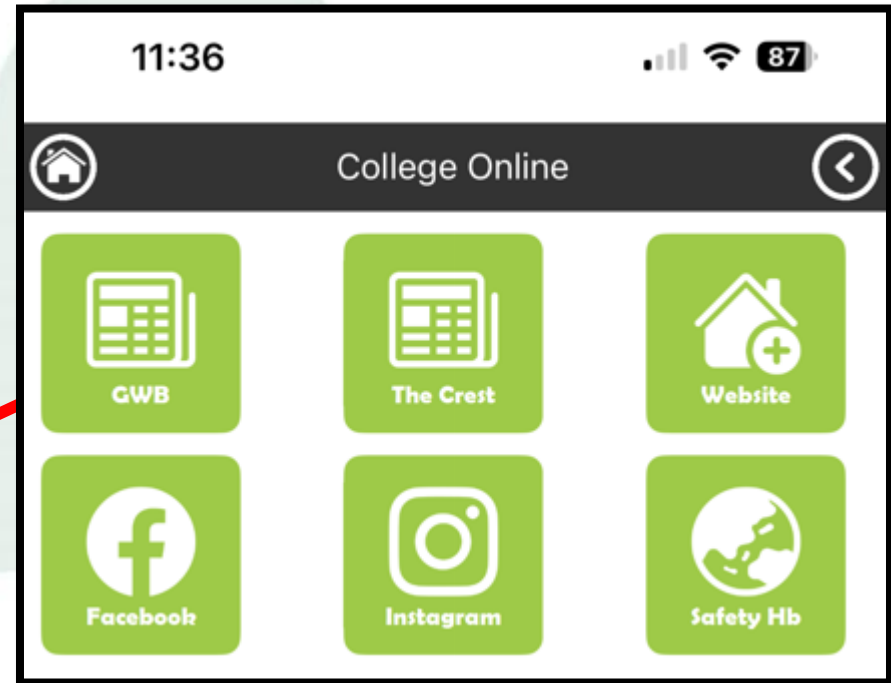

[Forgot Password?](#)

Now enter your PAM login details and press Submit

Push notifications and actions reminders eg update medical

Full PAM functions

College Calendar

Log a student absence

Shortcut to call the College