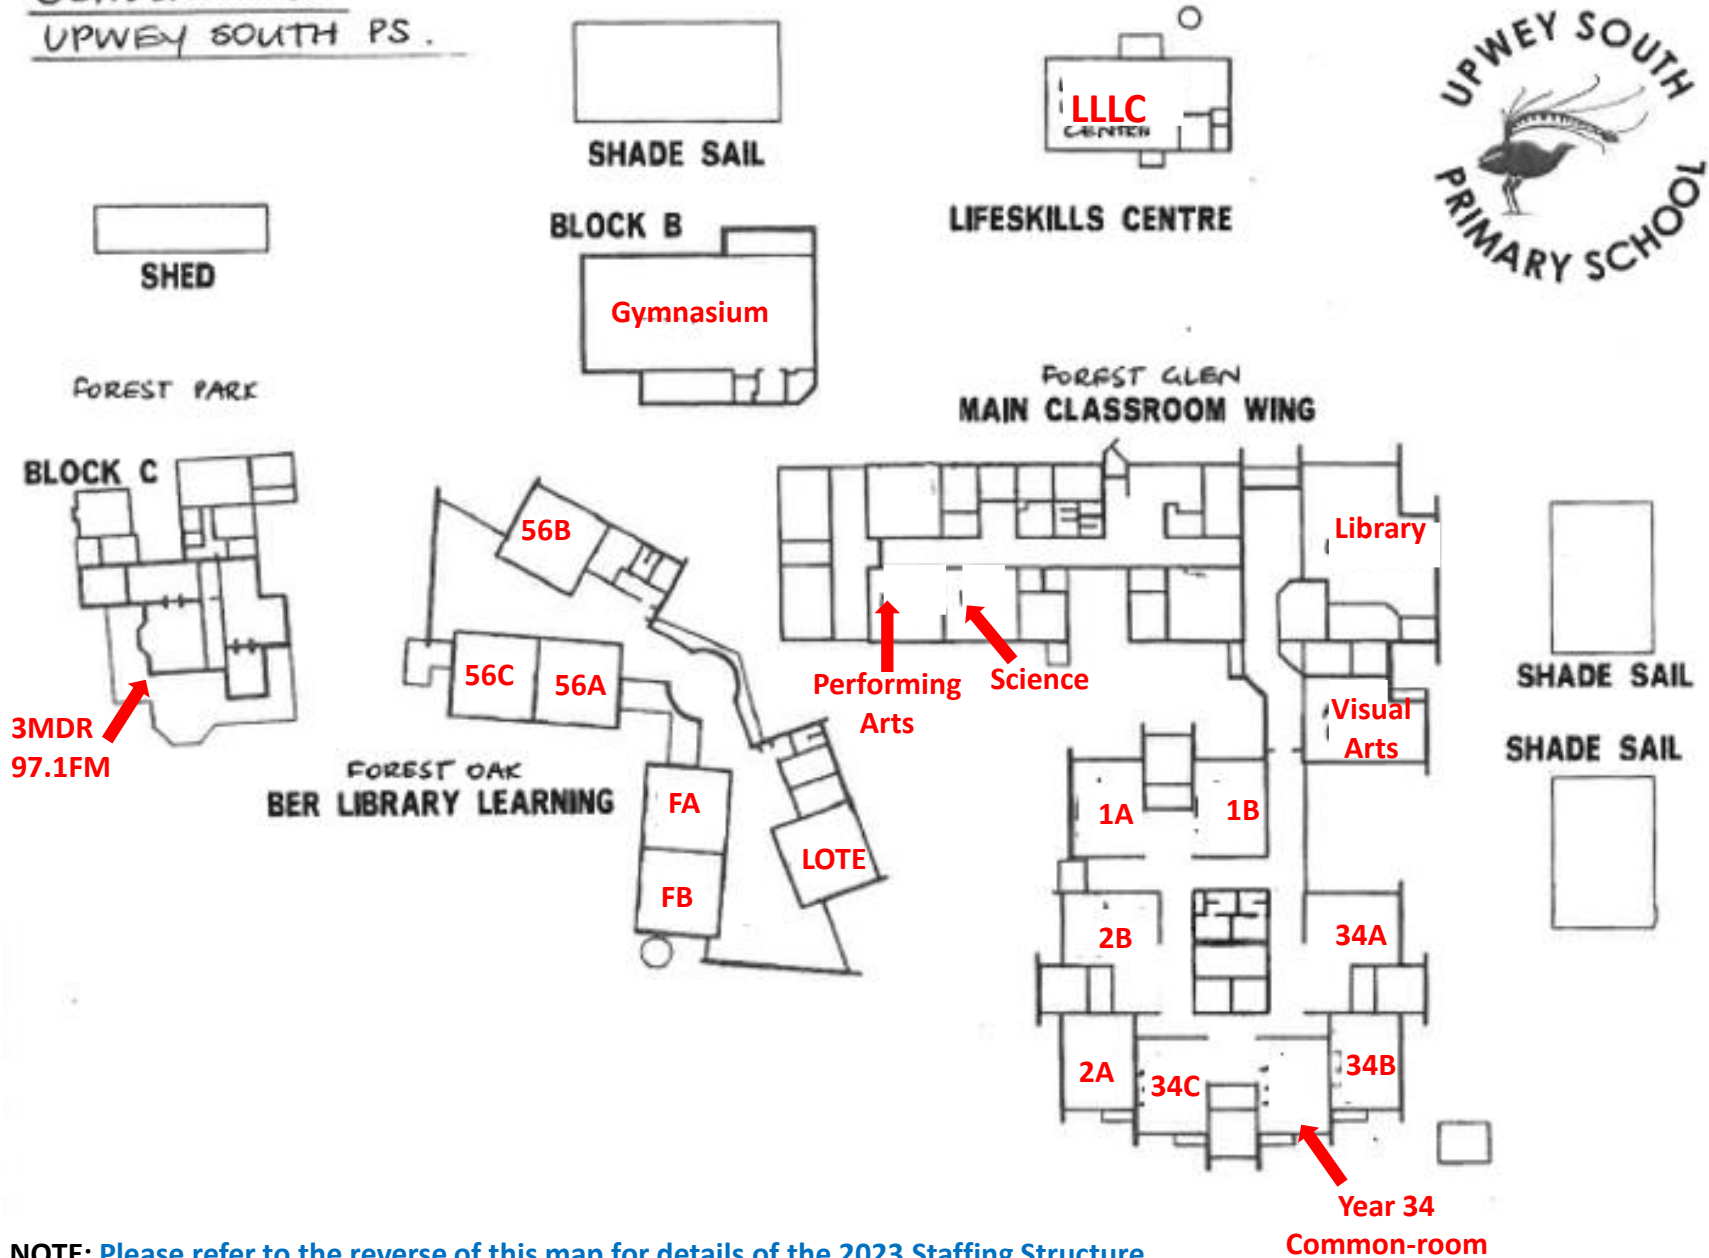

Mr Carvin Winans- School Counsellor
Ms Jess Smead – DET Psych

Learning Engagement- Classroom Aides/Assistants

Mrs Nicole Lane

CLASSROOMS
UPWEY SOUTH PS.

2023 Classroom Map

Home Group Title	Teacher	Building Location
FA	Mrs Holly PETERS	Forest Oak
FB	Mrs Lisa DAM	Forest Oak
1A	Miss Rebecca TILLEY	Forest Glen
1B	Mr Andrew MCFARLANE	Forest Glen
2A	Mrs Julie HALL	Forest Glen
2B	Ms Zoe BATES	Forest Glen
34A	Mrs Melinda ROWE	Forest Glen
34B	Mr Lachlan PRASAD	Forest Glen
34C	Miss Michelle WRIGHT	Forest Glen
56A	Miss Llewela HUMPHRIES	Forest Oak
56B	Mrs Melissa WOOLLARD	Forest Oak
56C	Miss Stacey BOWLES	Forest Oak