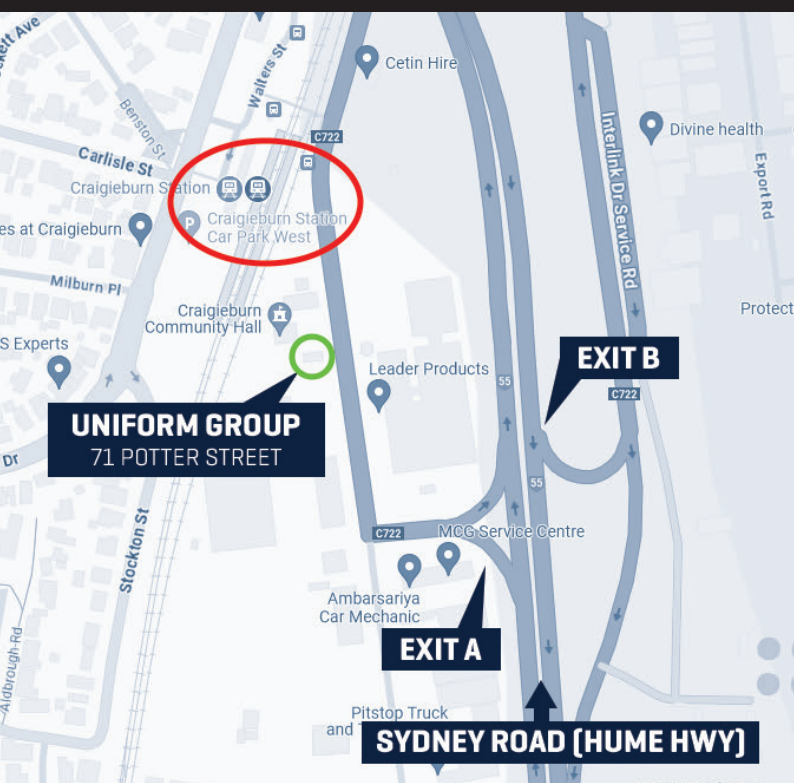

YOUR SCHOOL WILL BE MOVING
TO OUR NEW PURPOSE BUILT STORE IN
CRAIGIEBURN

STORE OPENS **TUESDAY OCTOBER 1ST**

THE LAST DAY OF TRADE FOR YOUR CURRENT STORE IS **SEPTEMBER 24TH AT 5PM**

STORE ADDRESS:

71 POTTER STREET,
CRAIGIEBURN, VIC 3064
[03] 9768 0344

TRADING HOURS:

MONDAY - FRIDAY 9AM - 5PM
SATURDAY 10AM - 1PM
SUNDAY CLOSED

Directions

Heading towards Craigieburn from Campbellfield

1. Travel along Sydney Rd and take the Epping Exit (Exit A on the Map).
2. Turn right onto Potter St.
3. Travel 200m and you will have arrived at the Uniform Group Craigieburn Store.

Heading towards Craigieburn from Wallan

1. Travel along Hume Hwy
2. Take a slight left onto the CC22 ramp to Melbourne/National Hwy & M/31 Epping (Exit B on the Map).
3. At the round about take the 1st exit onto Potter St
4. Travel 550m meters along Potter St and you will arrive at the Uniform Group Craigieburn Store.