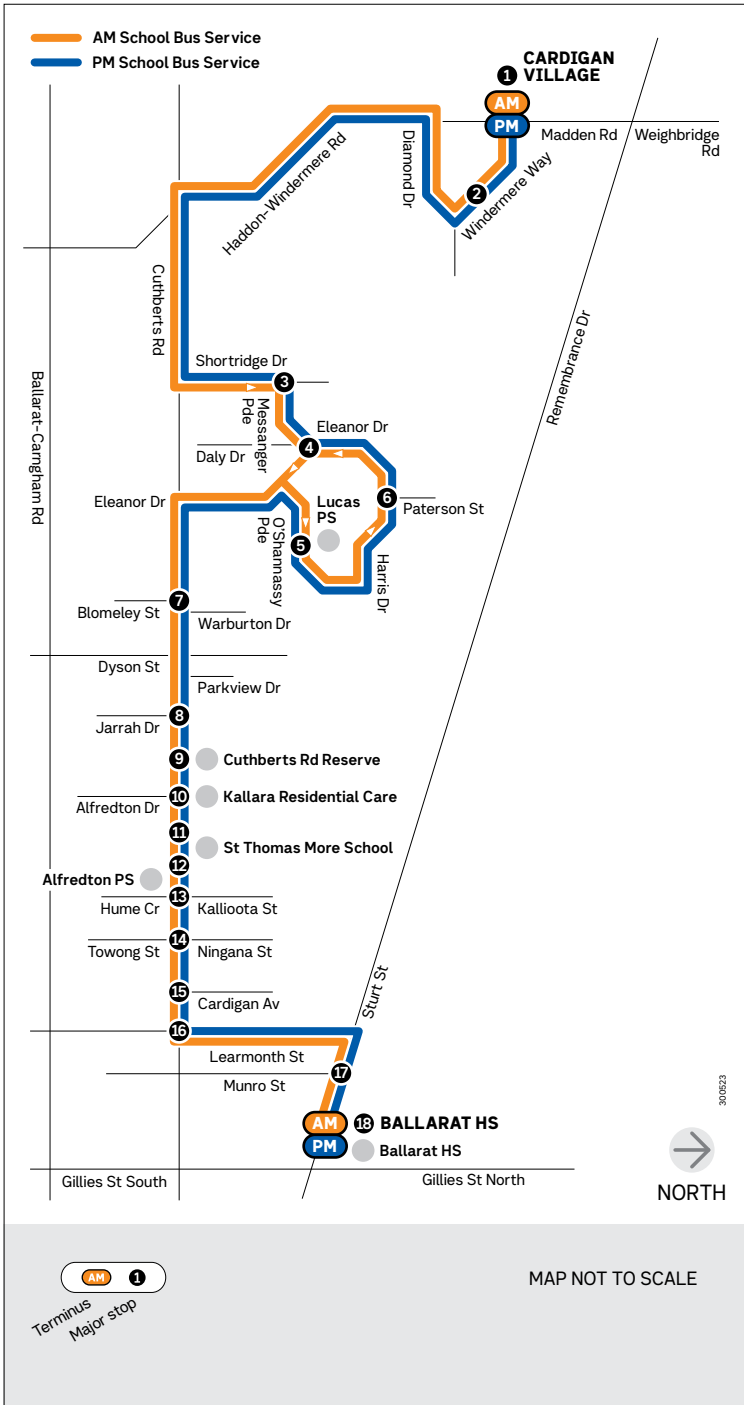

# School bus route

## Cardigan Village – Ballarat High School

### Monday to Friday

SCHOOL BUS STOP	AM
1 Cardigan Village/Madden Rd	8.15
2 Diamond Dr/Windermere Way	8.17
3 Messenger Pde/Shortridge Dr	8.25
4 Daly Dr/Eleanor Dr	8.27
5 Lucas Primary School/O'Shannassy Pde	8.30
6 Paterson St/Eleanor Dr	8.32
4 Daly Dr/Eleanor Dr	8.33
7 Warburton Dr/Cuthberts Rd	8.35
8 Parkview Dr/Cuthberts Rd	8.37
9 Cuthberts Rd Reserve/Cuthberts Rd	8.38
10 Kallara Care/Cuthberts Rd	8.41
11 St Thomas More School/Cuthberts Rd	8.43
13 Kallioota St/Cuthberts Rd	8.44
14 Ningana Av/Cuthberts Rd	8.45
15 Cardigan Av/Cuthberts Rd	8.46
16 Learmonth St/Cuthberts Rd	8.47
18 Ballarat HS/Sturt St	8.50

SCHOOL BUS STOP	PM
18 Ballarat HS/Sturt St	3.27
17 Munro St/Sturt St	3.28
16 Learmonth St/Cuthberts Rd	3.30
15 Cardigan Av/Cuthberts Rd	3.31
14 Towong St/Cuthberts Rd	3.32
13 Hume Cr/Cuthberts Rd	3.33
12 Alfredton PS/Cuthberts Rd	3.35
11 St Thomas More School/Cuthberts Rd	3.36
10 Alfredton Dr/Cuthberts Rd	3.36
8 Jarrah Dr/Cuthberts Rd	3.39
7 Blomeley St/Cuthberts Rd	3.42
5 Lucas Primary School/O'Shannassy Pde	3.47
6 Paterson St/Eleanor Dr	3.49
4 Eleanor Dr/Messenger Pde	3.52
3 Shortridge Dr/Messenger Pde	3.54
2 Diamond Dr/Windermere Way	4.02
1 Madden Rd/Windermere Way	4.04