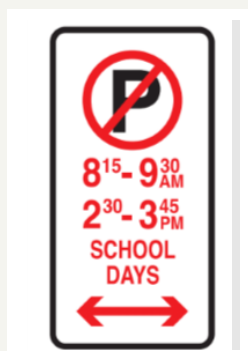

SAFE AROUND SCHOOLS

School Drop Off Pick Up Zones

School drop off and pick up times are the busiest times of the school day. There are lots of children, parents and cars all trying to get to the same place at the same time – with limited car parking.

A **School Drop off Pick up Zone** is a special place to **quickly** drop off or pick up your child from school.

When all families use these zones correctly, the traffic flows better and it is **safer** for our children. Watch our new animation to find out more [School Drop Off Pick Up Zone Animation Link](#)