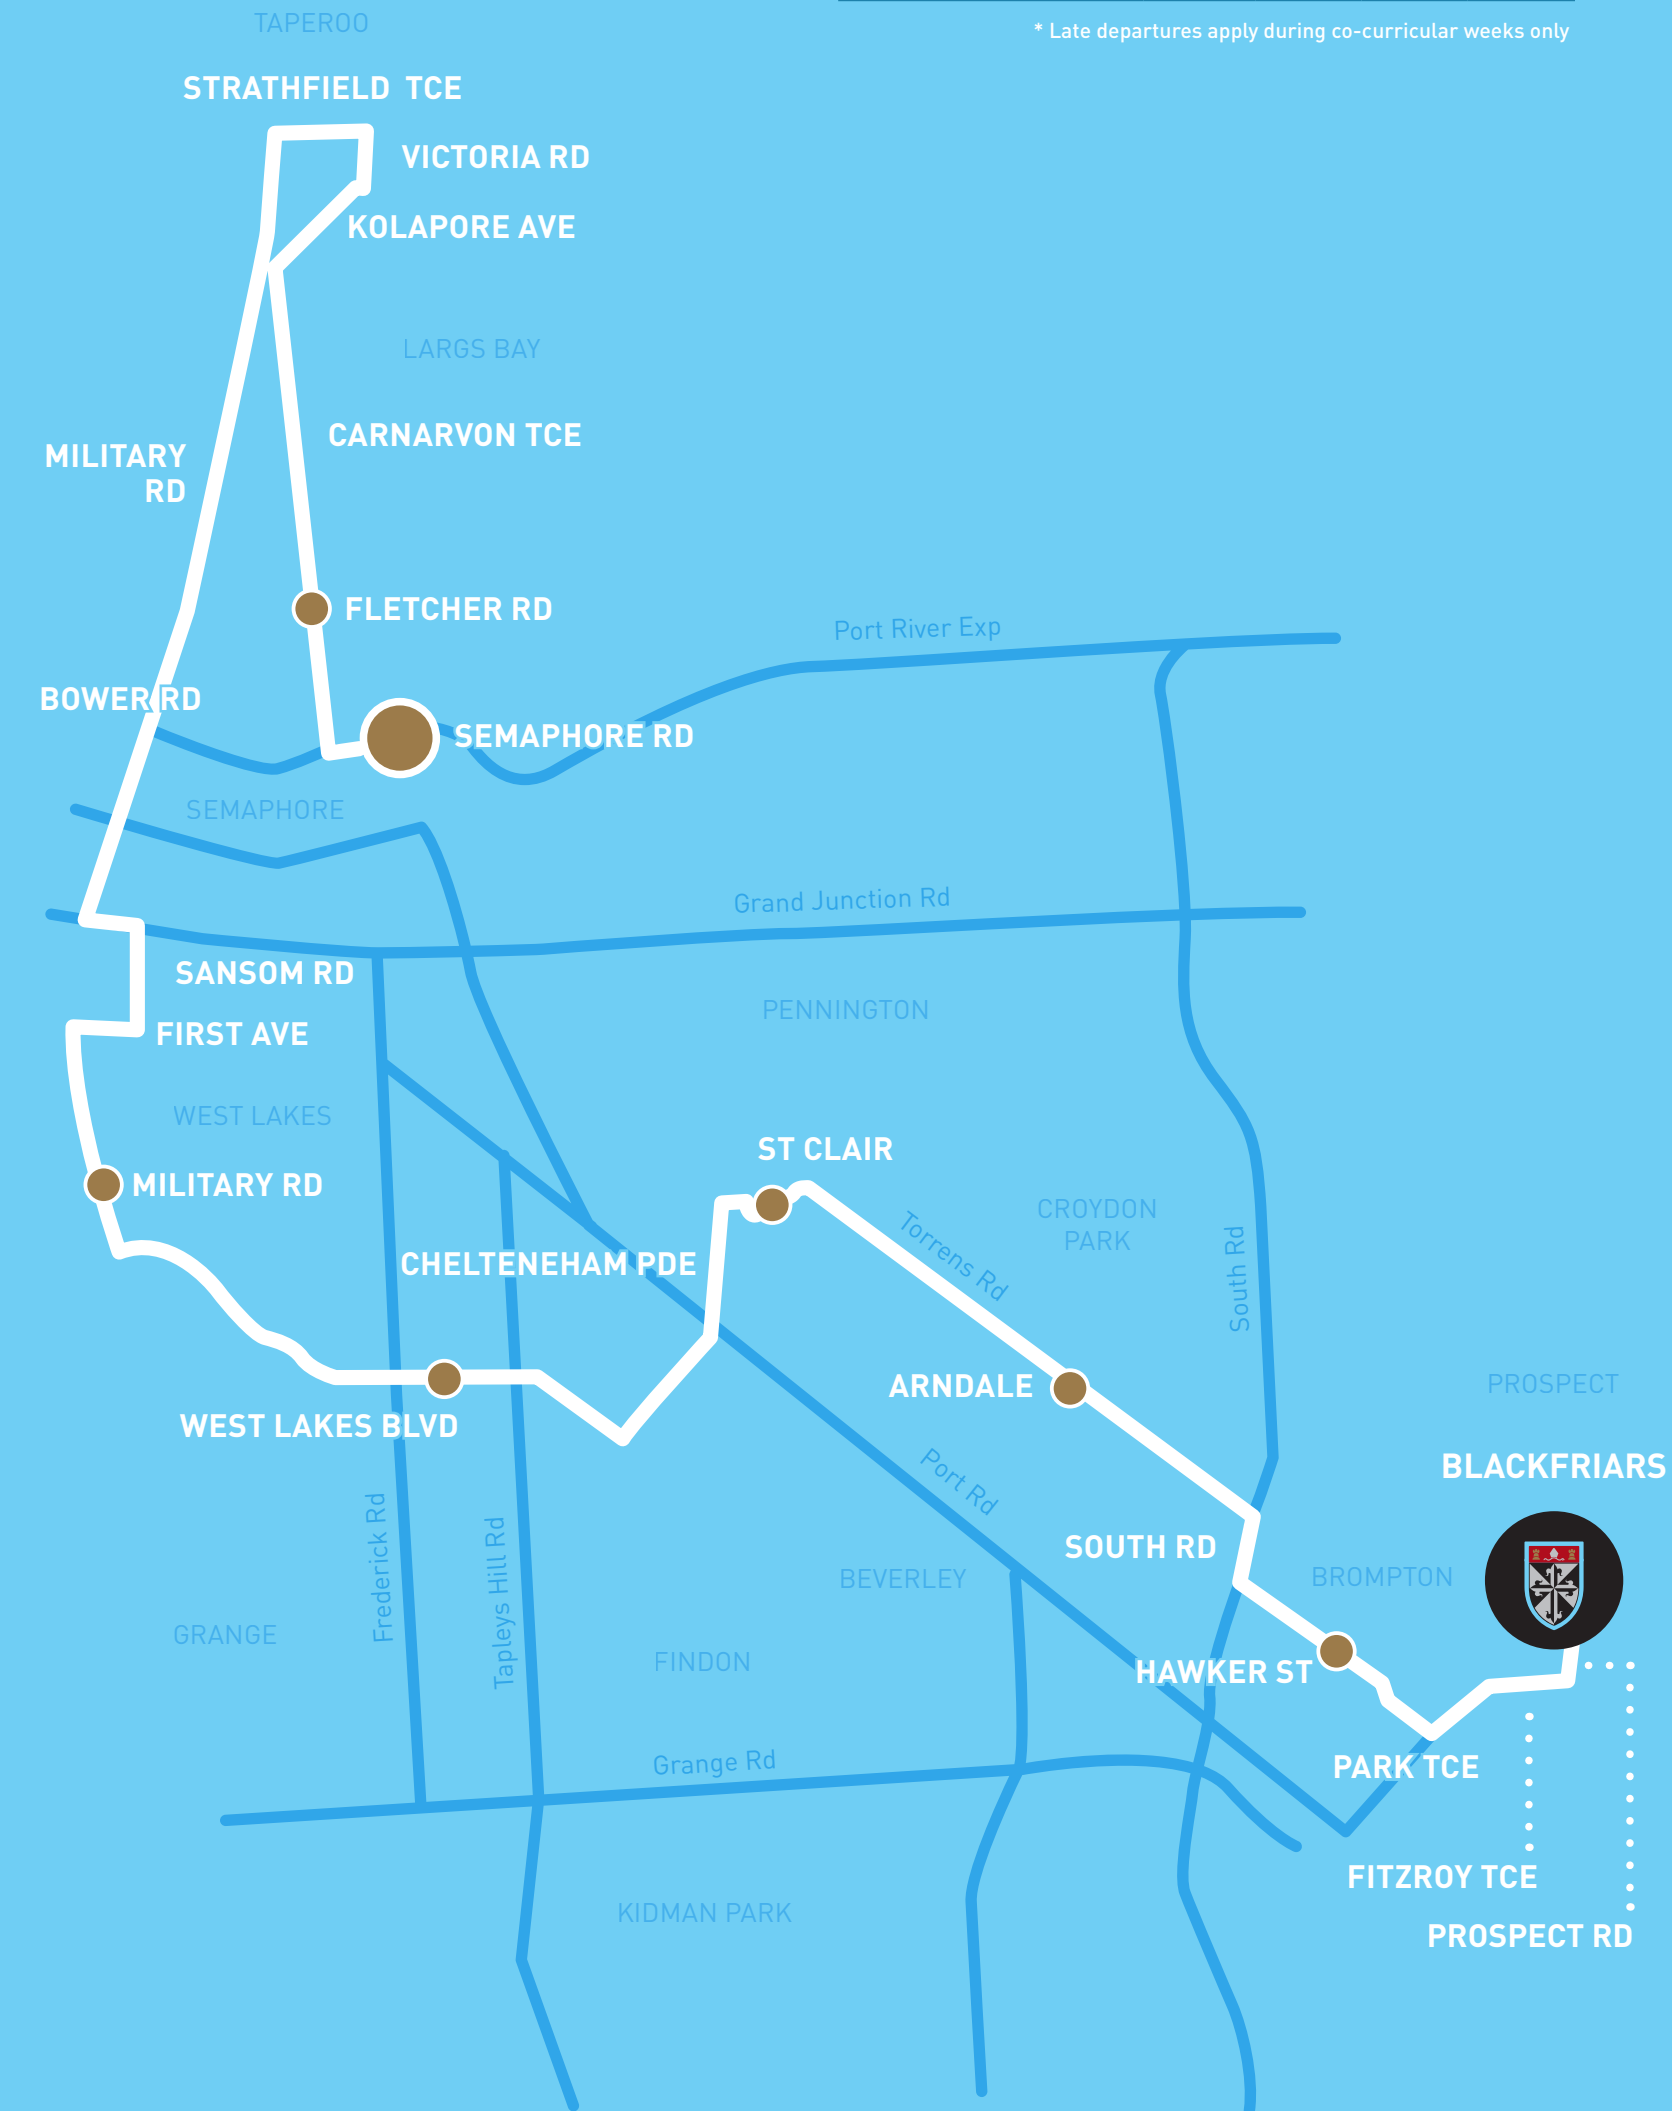

/BlackfriarsSchool

/BlackfriarsSchool

/BlackfriarsSchl

/BlackfriarsSchool

CRICOS 02485B

Prayer | Study | Community | Service

LOCATION	STOP #	AM	PM M/W/F	PM* T/T
Paradise Interchange	-	7.35	4.15	5.35
Windsor Gardens, North East Rd	28	7.48	4.02	5.22
Oakden, Sir Ross Smith Blvd	27E	7.55	3.55	5.15
Northgate, Folland Ave	26	8.00	3.50	5.10
Lightsview, East Pkwy	25	8.06	3.44	5.04
Broadview, Regency Rd	19	8.12	3.38	4.58
Blackfriars, Prospect Rd	8	8.25	3.25	4.45

## NORTH EAST ROUTE

BUS ROUTE TIMING POINTS

SURROUNDING ROADS

This service is operated for Blackfriars under contract with Link SA. Ticketing is fixed per annum and charged on your Blackfriars school fee account.

LOCATION	STOP #	AM	PM M/W/F	PM* T/T
Semaphore Road	42D	7.15	4.35	5.55
Largs Bay, Fletcher Rd	48	7.22	4.28	5.48
Semaphore, Military Rd	44	7.35	4.15	5.35
West Lakes, West Lakes Blvd	33E	7.47	4.03	5.23
St Clair, Post Pde	RS	8.01	3.50	5.10
Arndale, Torrens Rd	-	8.09	3.41	5.01
Brompton, Hawker St	13	8.17	3.33	4.53
Blackfriars, Prospect Rd	8	8.25	3.25	4.45

## NORTH WEST ROUTE

BUS ROUTE TIMING POINTS

SURROUNDING ROADS

This service is operated for Blackfriars under contract with Link SA. Ticketing is fixed per annum and charged on your Blackfriars school fee account.