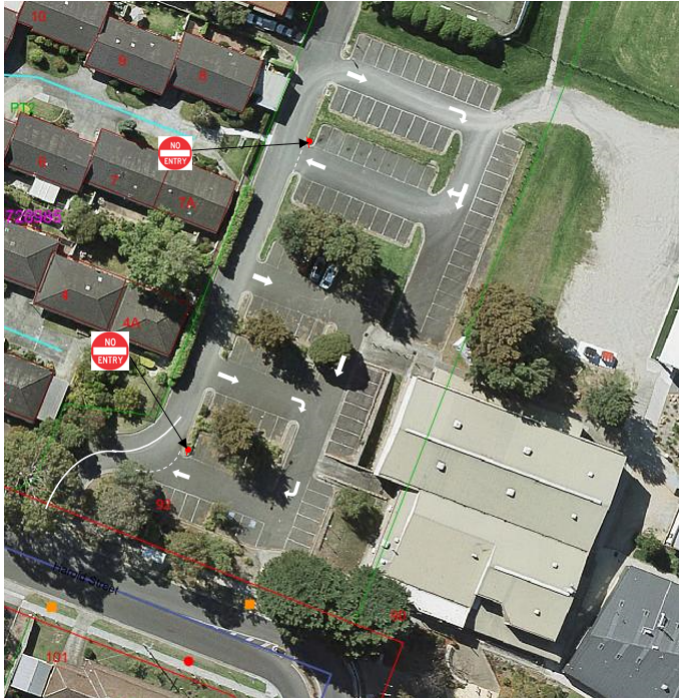

# Wantirna College Parking Plan

2022

**Legend**

- No Stopping
- No Parking 8-9am, 3-4pm school days
- Bus Zone (No Parking)
- 2 minute parking 8-9am
- Parking permitted

Council Car park - one way arrangement