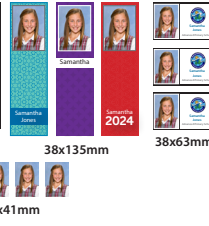

Perfect for 10x8" Frames

126x176mm

82x127mm

38x135mm

38x63mm

63x87mm

29x41mm

package includes high res digital portrait image

VALUE PACKAGE \$55

B

PACK

VALUE

Your school has chosen either the composite, traditional or virtual group format for your packages

Perfect for 10x8" Frames

126x176mm

63x87mm

82x127mm

53x74mm

38x135mm

29x41mm

package includes high res digital portrait image

REGULAR PACKAGE \$50

C

PACK

REGULAR

Your school has chosen either the composite, traditional or virtual group format for your packages

126x176mm

53x74mm

29x41mm

package includes high res digital portrait image

BASIC PACKAGE \$48

D