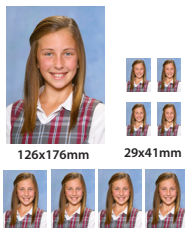

82x127mm

53x74mm

38x135mm

29x41mm

package includes high res digital portrait image

REGULAR PACKAGE \$50

C

PACK

REGULAR

Your school has chosen either the composite, traditional or virtual group format for your packages

126x176mm

53x74mm

29x41mm

package includes high res digital portrait image

BASIC PACKAGE \$48

D

PACK

BASIC

Your school has chosen either the composite, traditional or virtual group format for your packages

126x176mm

29x41mm

53x74mm

package includes high res digital portrait image

E - PORTRAIT ONLY \$35

126x176mm

53x74mm

29x41mm

package includes high res digital portrait image

F - GROUP ONLY \$32

Your school has chosen either the composite, traditional or virtual group format for your packages

package **does not** include a high res digital image