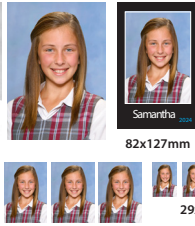

Perfect for 10x8" Frames

126x176mm

82x127mm

38x135mm

38x63mm

63x87mm

29x41mm

package includes high res digital portrait image

VALUE PACKAGE \$55

B

PACK

VALUE

Your school has chosen either the composite, traditional or virtual group format for your packages

Perfect for 10x8" Frames

126x176mm

63x87mm

82x127mm

53x74mm

38x135mm

29x41mm

package includes high res digital portrait image

REGULAR PACKAGE \$50

C

PACK

REGULAR

Your school has chosen either the composite, traditional or virtual group format for your packages

126x176mm

53x74mm

29x41mm

package includes high res digital portrait image

BASIC PACKAGE \$48

D