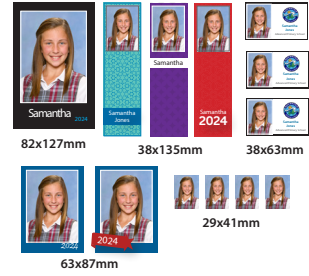

DELUXE PACKAGE \$60

A

PACK

DELUXE

Your school has chosen either the composite, traditional or virtual group format for your packages

Perfect for 10x8" Frames

126x176mm

53x74mm

Perfect for 10x8" Frames

126x176mm

82x127mm

38x135mm

38x63mm

63x87mm

29x41mm

package includes high res digital portrait image

VALUE PACKAGE \$55

B

PACK

VALUE

Your school has chosen either the composite, traditional or virtual group format for your packages

Perfect for 10x8" Frames

126x176mm

63x87mm