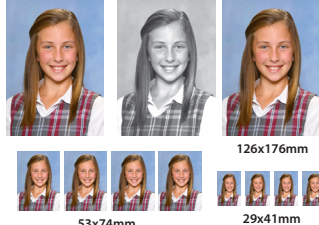

VALUE PACKAGE \$55

B

PACK

VALUE

Your school has chosen either the composite, traditional or virtual group format for your packages

Perfect for 10x8" Frames

126x176mm

63x87mm

82x127mm

53x74mm

38x135mm

29x41mm

package includes high res digital portrait image

REGULAR PACKAGE \$50

C

PACK

REGULAR

Your school has chosen either the composite, traditional or virtual group format for your packages

126x176mm

53x74mm

29x41mm

package includes high res digital portrait image

BASIC PACKAGE \$48

D

PACK

BASIC

Your school has chosen either the composite, traditional or virtual group format for your packages

126x176mm

29x41mm

53x74mm

package includes high res digital portrait image

E - PORTRAIT ONLY \$35