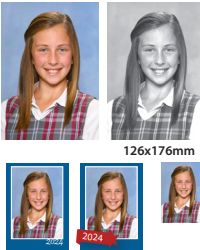

Perfect for 10x8" Frames

126x176mm

82x127mm

38x135mm

38x63mm

63x87mm

29x41mm

package includes high res digital portrait image

VALUE PACKAGE \$55

B

PACK

VALUE

Your school has chosen either the composite, traditional or virtual group format for your packages

Perfect for 10x8" Frames

126x176mm

63x87mm

82x127mm

53x74mm

38x135mm

29x41mm

package includes high res digital portrait image

REGULAR PACKAGE \$50

C

PACK

REGULAR

Your school has chosen either the composite, traditional or virtual group format for your packages

126x176mm

53x74mm

29x41mm

package includes high res digital portrait image

BASIC PACKAGE \$48

D