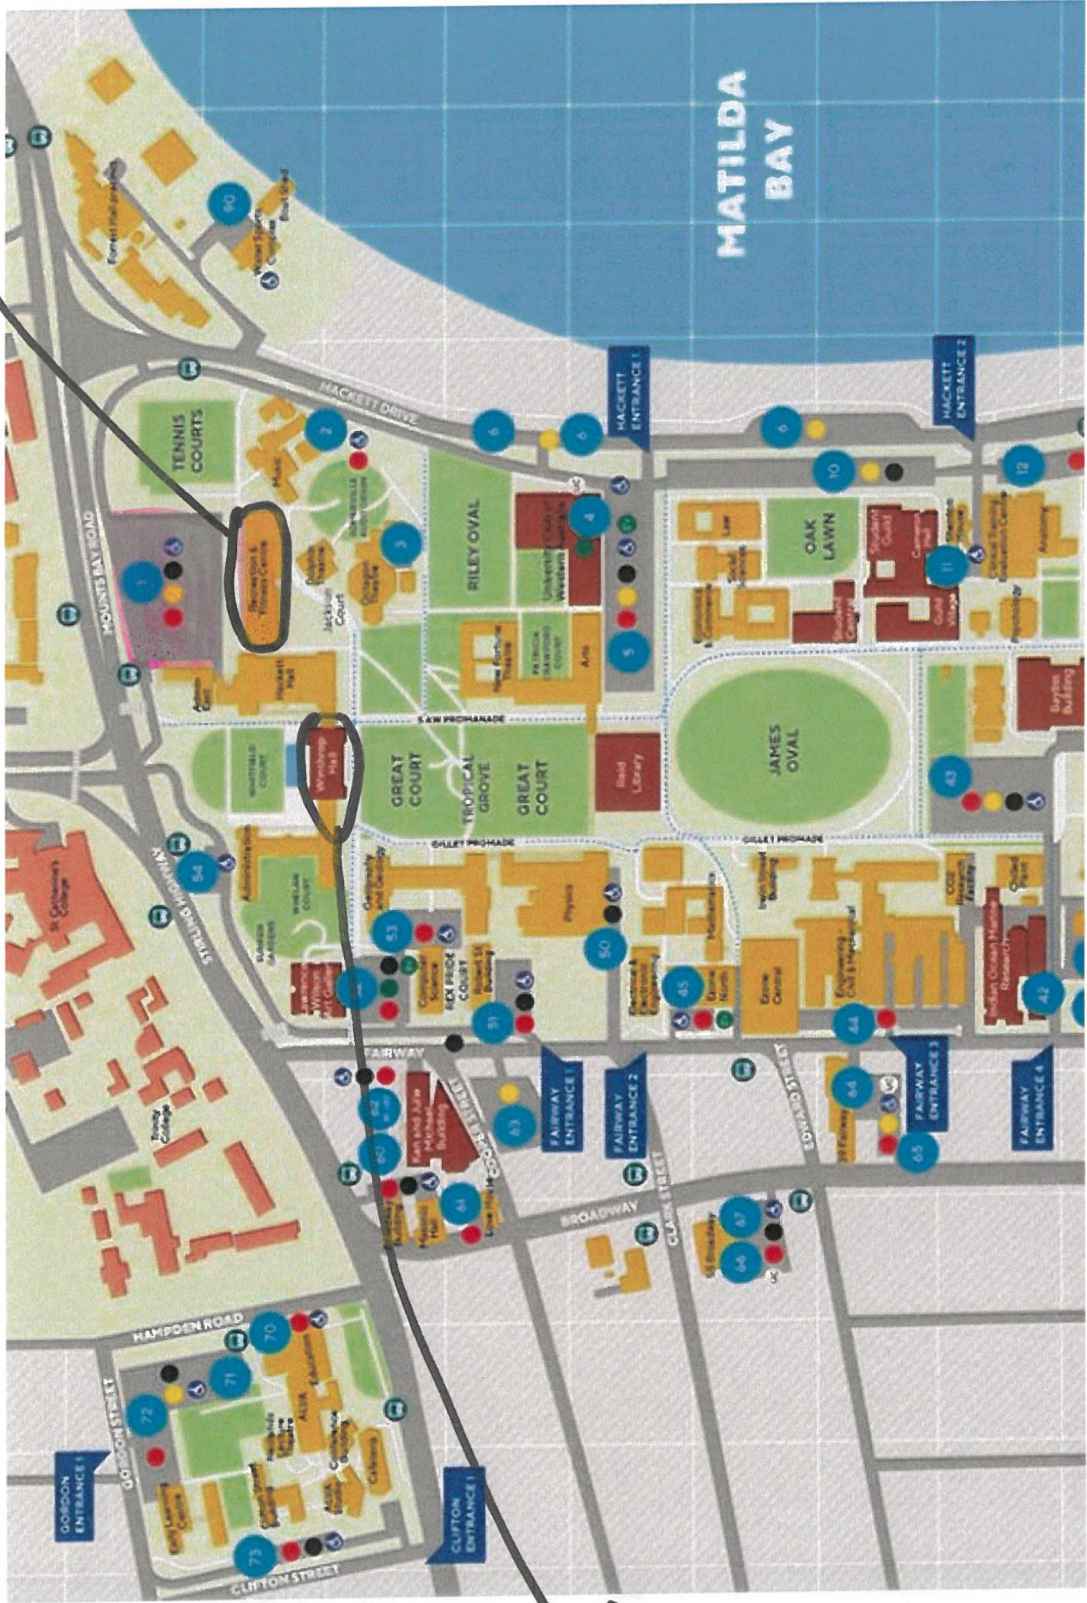

UWA CAMPUS MAP

DROP OFF / COLLECT  
AREA. RECREATION/  
FITNESS  
CENTRE.  
NEXT TO  
CAFARIAT.

CONVENTION  
VENUE