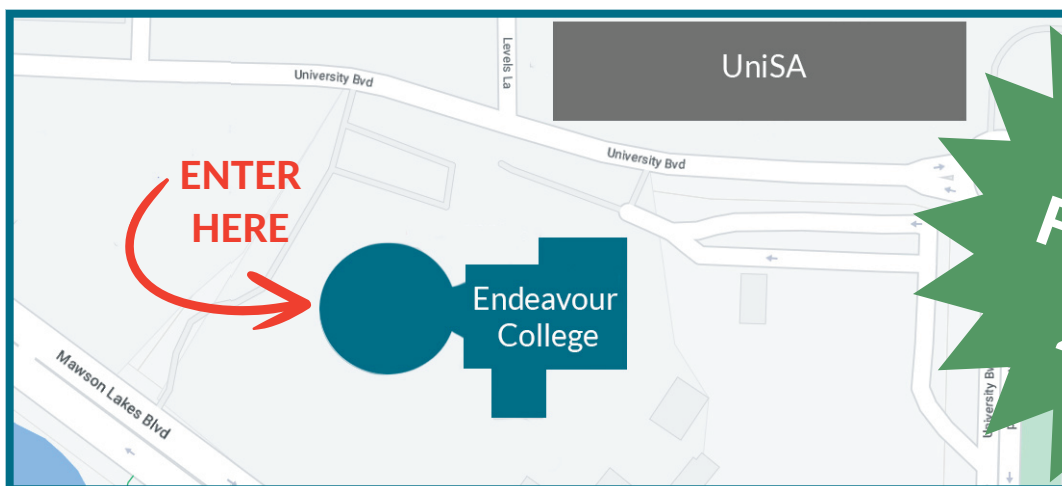

Our **FREE** English Circle can help.

**When:** Monday nights 7.00pm - 8.30pm  
(Excluding school holidays and public holidays)

**Where:** Endeavour College  
85 Mawson Lakes Blvd Mawson Lakes

**Starts  
Feb 20th  
2023**