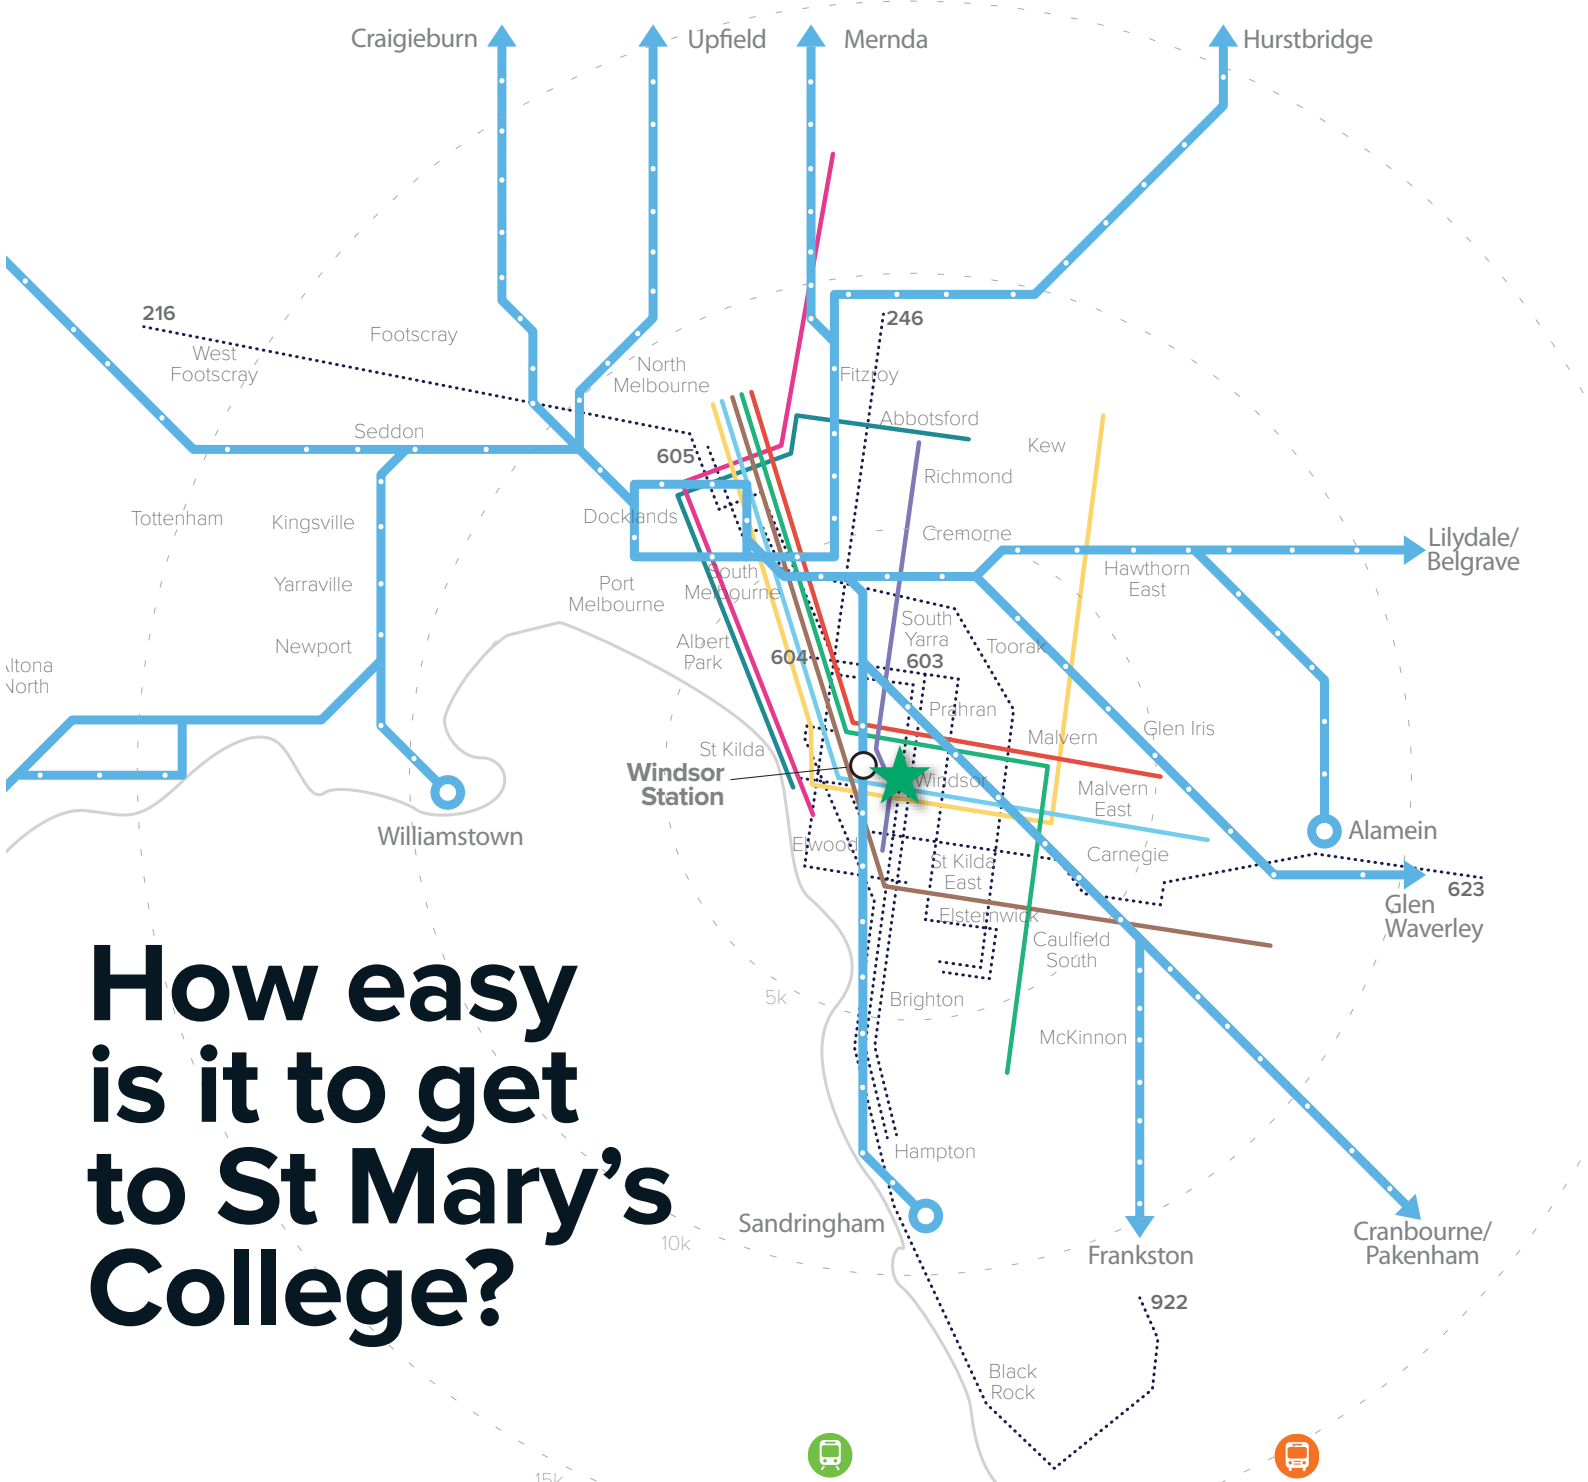

How easy is it to get to St Mary's College?

LEGEND

Train Routes

Tram Routes

Bus Routes

St Mary's College

Tram Routes

- **16** Melbourne University to Kew
- **96** Richmond North to St Kilda Beach
- **67** Melbourne University to Carnegie
- **78** North Richmond to Balaclava via Prahran

- **12** Richmond to St Kilda
- **5** Melbourne University to Malvern (Burke Road)
- **3/3a** Melbourne University to Malvern East
- **64** Melbourne University to Brighton East

Bus Routes

- **216** Sunshine Station to Brighton Beach
- **605** Gardenvale to City
- **246** Elsternwick to Clifton Hill via St Kilda
- **604** Gardenvale to Alfred Hospital via Toorak Station
- **603** Brighton Beach to Alfred Hospital via Elsternwick
- **623** Glen Waverley to St Kilda via Chadstone
- **922** Southland SC to St Kilda Station