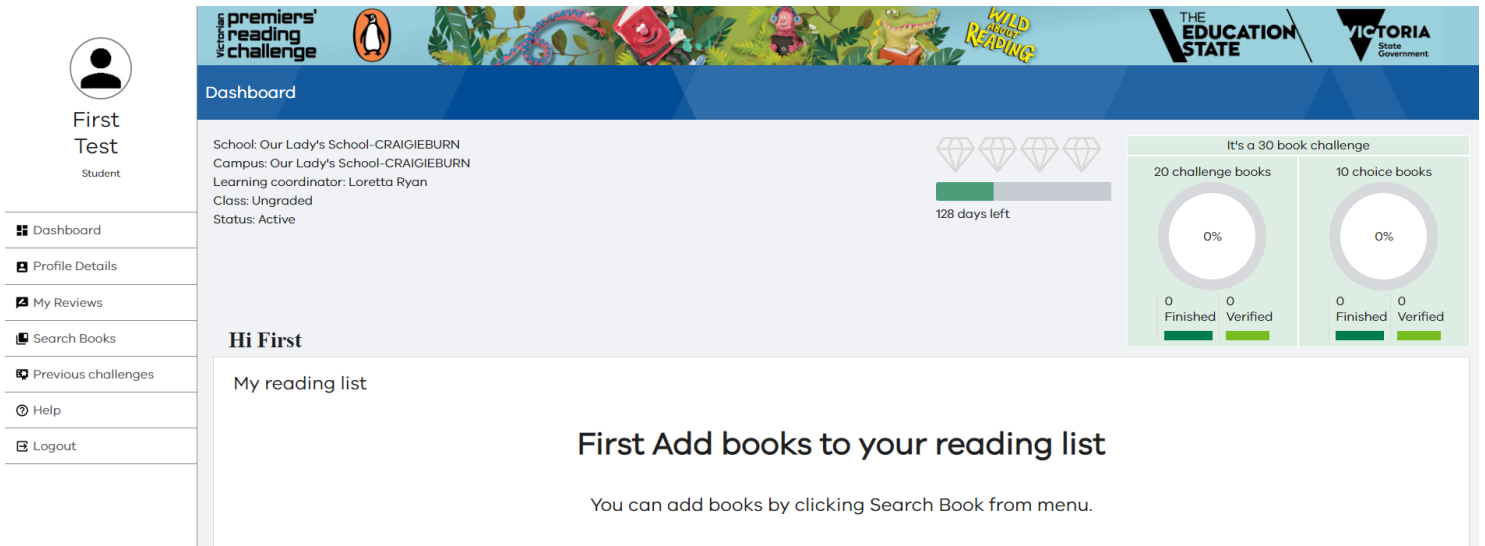

The next page to open will be your own dashboard showing all your personal information