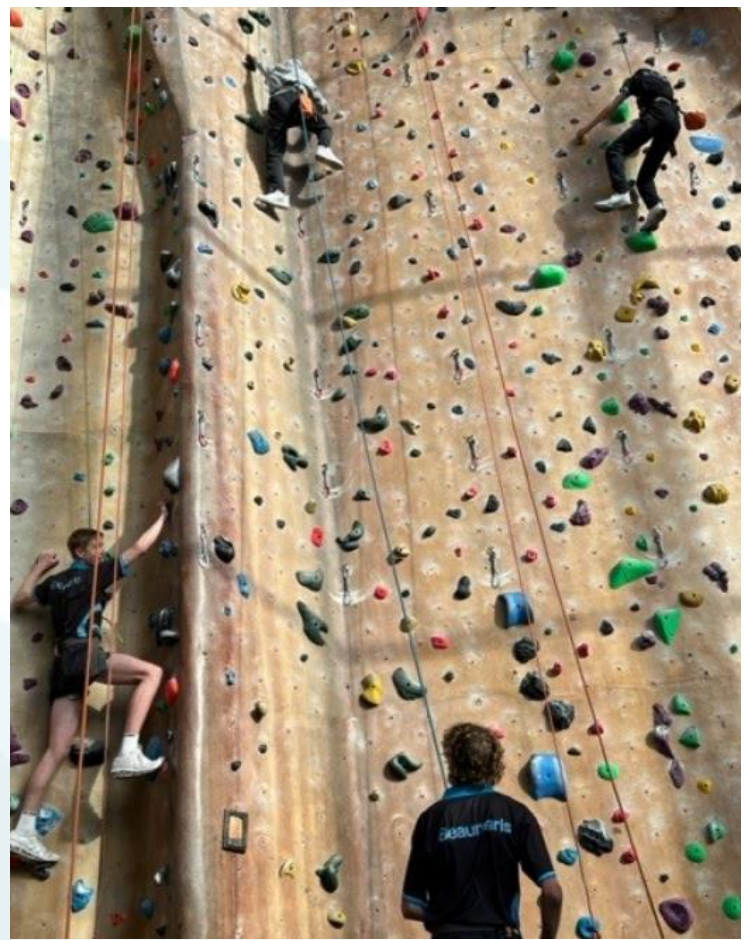

Urban Expeditions