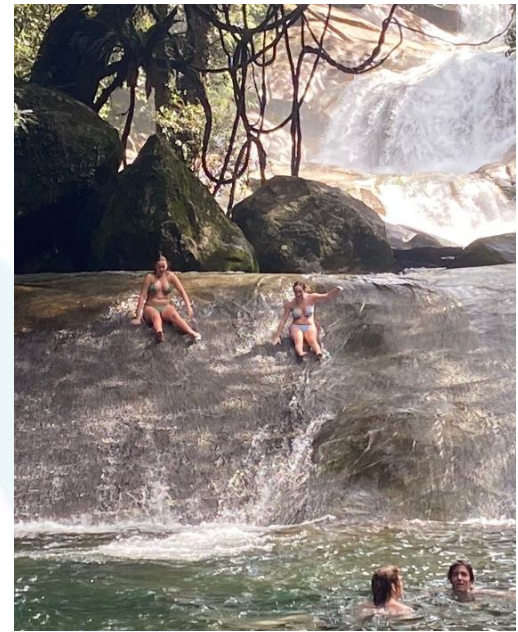

Reef/ Rainforest Adventure