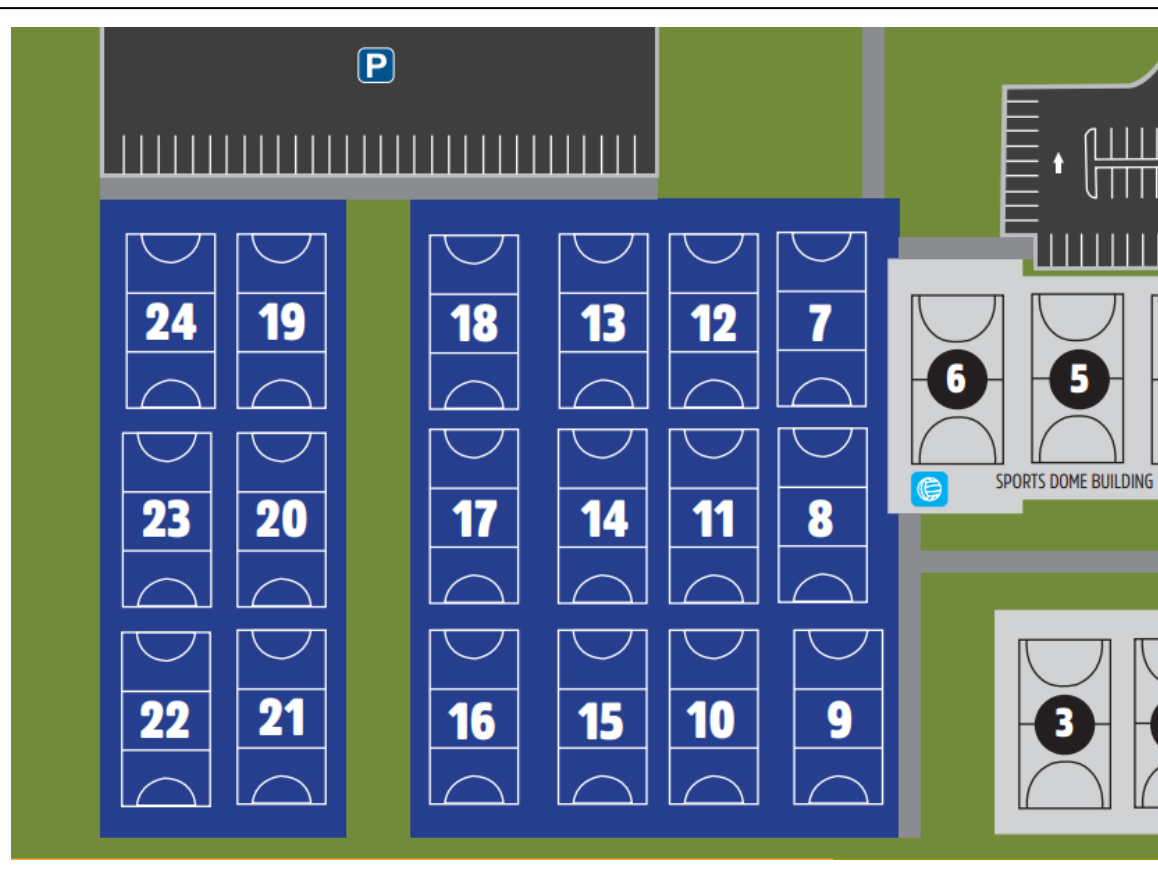

Armidale Diocesan Gala Day Netball Draw - 2023

Please note the number beside your team reflects the number on the draw.
Games are 8 minute halves; 1 minute half time; 3 minutes change over between games;
Finals will be 2 X 10-minute halves with a 1 minute half time

Opens	Pool A	Pool B	
		1. Glen Innes Blue 2. Phillies Blue 3. SFX Gold 4. St Ed's Red 5. St Joey's West 6. St Nicholas Firebirds 7. Trinity Red	1. Glen Innes Red 2. Trinity Pink 3. Phillies Red 4. St Ed's Blue 5. St Nicholas Giants 6. St Pat's Red 7. St Ed's Yellow
	Pool C	Pool D	
	1. SXG Pink 2. Trinity Purple 3. Phillies Yellow 4. St Ed's Green 5. St Nicholas Swifts 6. St Joey's Barraba Blue	1. SXG Purple 2. Trinity Blue 3. SFX Green 4. St Ed's Purple 5. St Nicholas Fever 6. Glen Innes Green	

Division and Umpire Convenor: Bree Constable