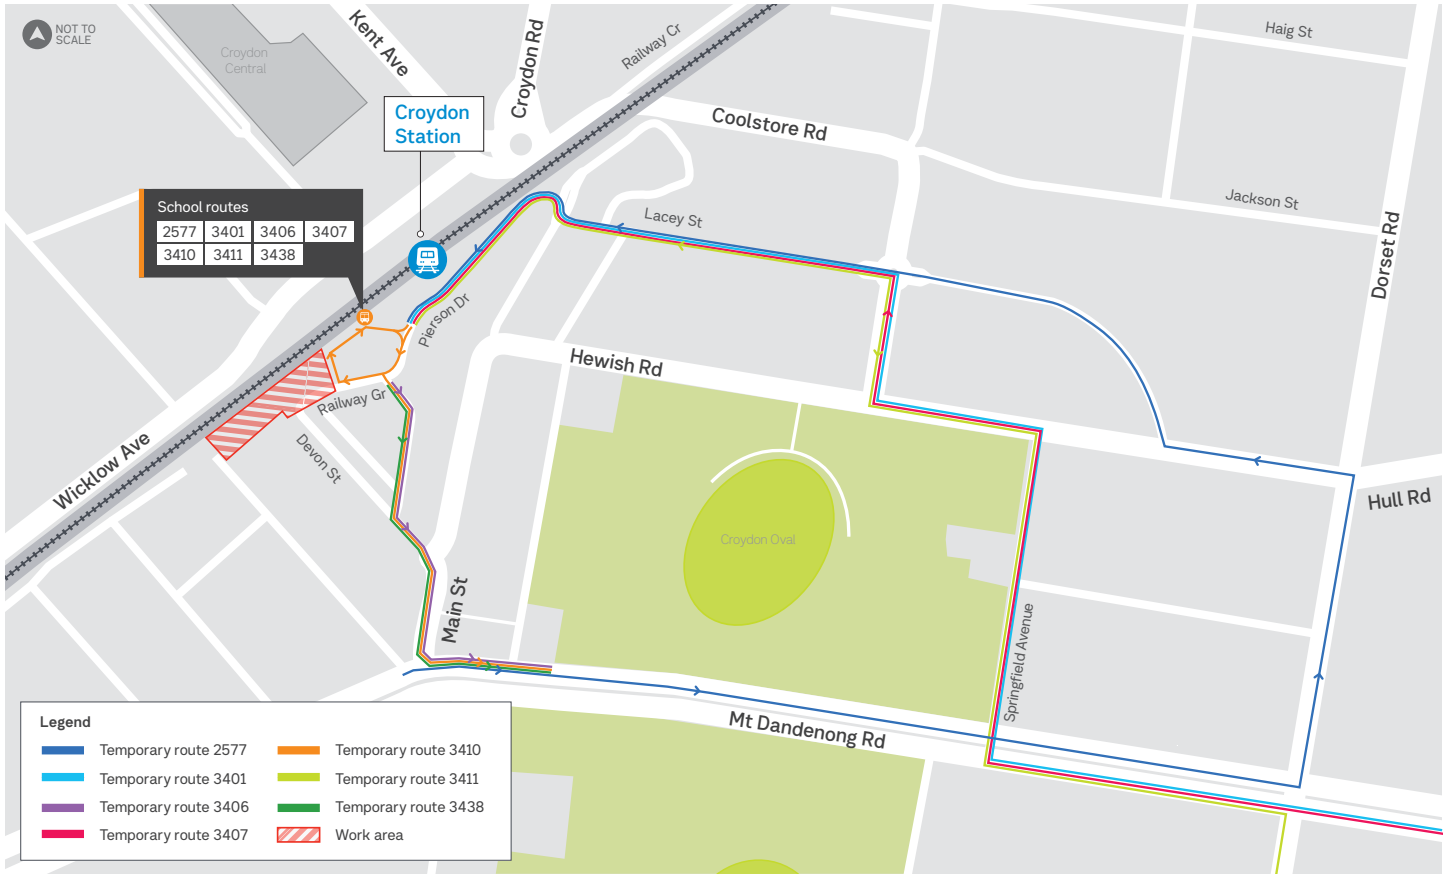

Plan ahead at ptv.vic.gov.au

For other languages visit ptv.vic.gov.au/languages or call 9321 5450.