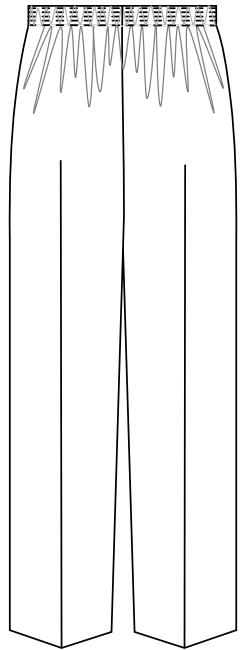

ELASTICATED BACK TROUSER

Colour/Call Number:

Grey: ASSJ620

Light Grey: ASSJ622

Dark Navy: ASSJ625

	Size	2	4	5	6	8	10	11	12	13	14	16	18
A.	Waist Relaxed	48.5	51	53.5	56	58.5	61	63.5	66	68.5	71	76	81
B.	Seat Circ	73.5	75	76.5	84.5	87	89.5	92	94.5	97	99.5	105	110
C.	Inside Leg	41	46	53	58	66	68	71	73	76	79	82	82

*All measurements are in CM

All designs, text, graphics, information relating to garments, product specifications and size charts are Copyright to Trutex 2012.