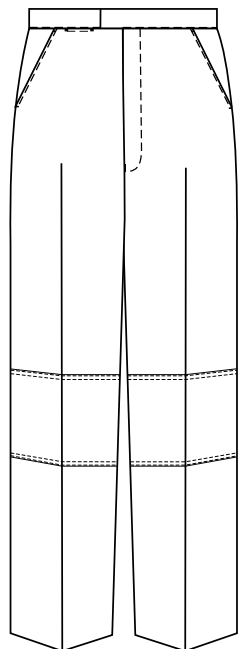

ELASTICATED BACK TROUSER

Colour/Call Number:

Grey: ASSJ620

Light Grey: ASSJ622

Dark Navy: ASSJ625

	Size	2	4	5	6	8	10	11	12	13	14	16	18
A.	Waist Relaxed	48.5	51	53.5	56	58.5	61	63.5	66	68.5	71	76	81
B.	Seat Circ	73.5	75	76.5	84.5	87	89.5	92	94.5	97	99.5	105	110
C.	Inside Leg	41	46	53	58	66	68	71	73	76	79	82	82

*All measurements are in CM

All designs, text, graphics, information relating to garments, product specifications and size charts are Copyright to Trutex 2012.