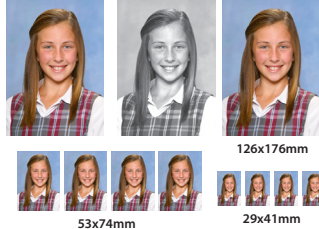

82x127mm 38x135mm 38x63mm 29x41mm 63x87mm

package includes high res digital portrait image

B PACK VALUE

VALUE PACKAGE \$55

Your school has chosen either the composite, traditional or virtual group format for your packages

Perfect for 10x8" Frames

126x176mm 82x127mm 38x135mm 38x63mm 63x87mm 53x74mm 29x41mm

package includes high res digital portrait image

C PACK REGULAR

REGULAR PACKAGE \$50

Your school has chosen either the composite, traditional or virtual group format for your packages

126x176mm 53x74mm 29x41mm

package includes high res digital portrait image

D PACK BASIC

BASIC PACKAGE \$48

Your school has chosen either the composite, traditional or virtual group format for your packages

126x176mm 29x41mm 53x74mm

package includes high res digital portrait image

E - PORTRAIT ONLY \$35

126x176mm 53x74mm 29x41mm

package includes high res digital portrait image

F - GROUP ONLY \$32

Your school has chosen either the composite, traditional or virtual group format for your packages