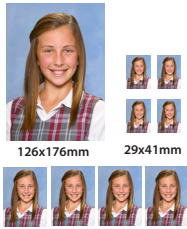

82x127mm 38x135mm 38x63mm 29x41mm 63x87mm

package includes high res digital portrait image

B PACK VALUE

VALUE PACKAGE \$55

Your school has chosen either the composite, traditional or virtual group format for your packages

Perfect for 10x8" Frames

126x176mm 82x127mm 38x135mm 38x63mm 63x87mm 53x74mm 29x41mm

package includes high res digital portrait image

C PACK REGULAR

REGULAR PACKAGE \$50

Your school has chosen either the composite, traditional or virtual group format for your packages

126x176mm 53x74mm 29x41mm

package includes high res digital portrait image

D PACK BASIC

BASIC PACKAGE \$48

Your school has chosen either the composite, traditional or virtual group format for your packages

126x176mm 29x41mm 53x74mm

package includes high res digital portrait image

E - PORTRAIT ONLY \$35

126x176mm 53x74mm 29x41mm

package includes high res digital portrait image

F - GROUP ONLY \$32

Your school has chosen either the composite, traditional or virtual group format for your packages