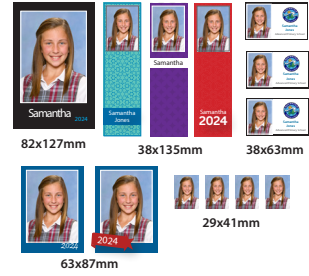

A PACK DELUXE

DELUXE PACKAGE \$60

Your school has chosen either the composite, traditional or virtual group format for your packages

Perfect for 10x8" Frames

126x176mm 53x74mm

Perfect for 10x8" Frames

126x176mm

82x127mm 38x135mm 38x63mm 29x41mm 63x87mm

package includes high res digital portrait image

B PACK VALUE

VALUE PACKAGE \$55

Your school has chosen either the composite, traditional or virtual group format for your packages

Perfect for 10x8" Frames

126x176mm 82x127mm 38x135mm 38x63mm 63x87mm 53x74mm 29x41mm

package includes high res digital portrait image

C PACK REGULAR

REGULAR PACKAGE \$50

Your school has chosen either the composite, traditional or virtual group format for your packages

126x176mm 53x74mm 29x41mm

package includes high res digital portrait image

D PACK BASIC

BASIC PACKAGE \$48

Your school has chosen either the composite, traditional or virtual group format for your packages