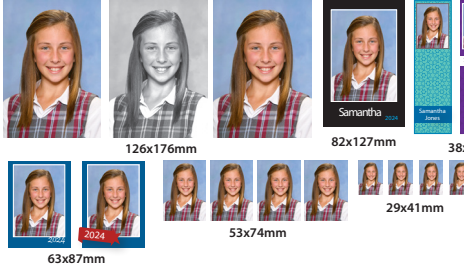

A PACK DELUXE

DELUXE PACKAGE \$60

Your school has chosen either the composite, traditional or virtual group format for your packages

Perfect for 10x8" Frames

126x176mm 53x74mm

Perfect for 10x8" Frames

126x176mm

82x127mm 38x135mm 38x63mm 29x41mm 63x87mm

package includes high res digital portrait image

B PACK VALUE

VALUE PACKAGE \$55

Your school has chosen either the composite, traditional or virtual group format for your packages

Perfect for 10x8" Frames

126x176mm 82x127mm 38x135mm 38x63mm 63x87mm 53x74mm 29x41mm

package includes high res digital portrait image

C PACK REGULAR

REGULAR PACKAGE \$50

Your school has chosen either the composite, traditional or virtual group format for your packages

126x176mm 53x74mm 29x41mm

package includes high res digital portrait image

D PACK BASIC

BASIC PACKAGE \$48

Your school has chosen either the composite, traditional or virtual group format for your packages