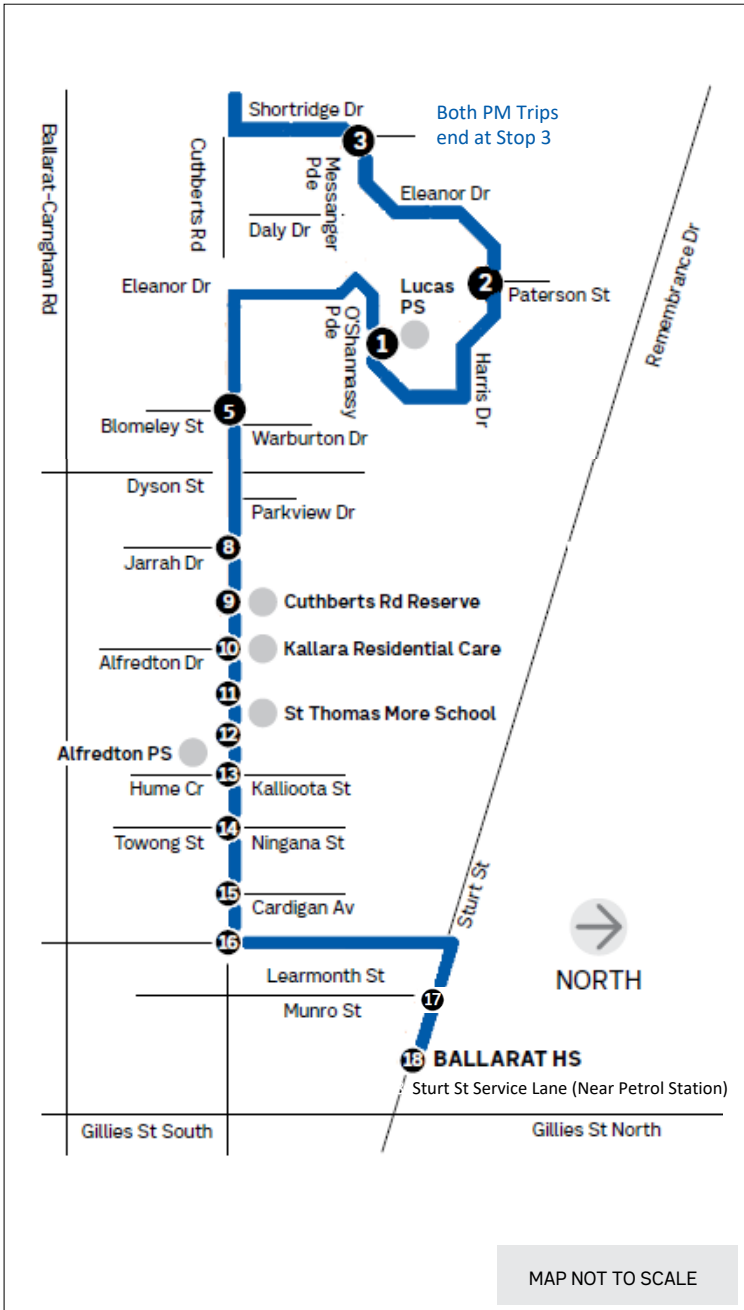

School bus route

Ballarat High School to Lucas - Afternoons

Monday to Friday

BUS STOP	PM#1	PM#2
18 Ballarat HS/Sturt St Service Lane	3.25	4.07
17 Munro St/Sturt St	3.26	4.08
16 Learmonth St/Cuthberts Rd	3.28	4.10
15 Cardigan Av/Cuthberts Rd	3.29	4.11
14 Towong St/Cuthberts Rd	3.30	4.12
13 Hume Cr/Cuthberts Rd	3.31	4.13
12 Alfredton PS/Cuthberts Rd	3.33	4.15
11 St Thomas More School/Cuthberts Rd	3.34	4.16
10 Alfredton Dr/Cuthberts Rd	3.36	4.18
8 Jarrah Dr/Cuthberts Rd	3.38	4.20
5 Blomeley St/Cuthberts Rd	3.42	4.24
1 Lucas Primary School/O'Shannassy Pde	3.47	4.29
2 Paterson St/Eleanor Dr	3.49	4.31
3 Shortridge Dr/Messenger Pde	3.52	4.34