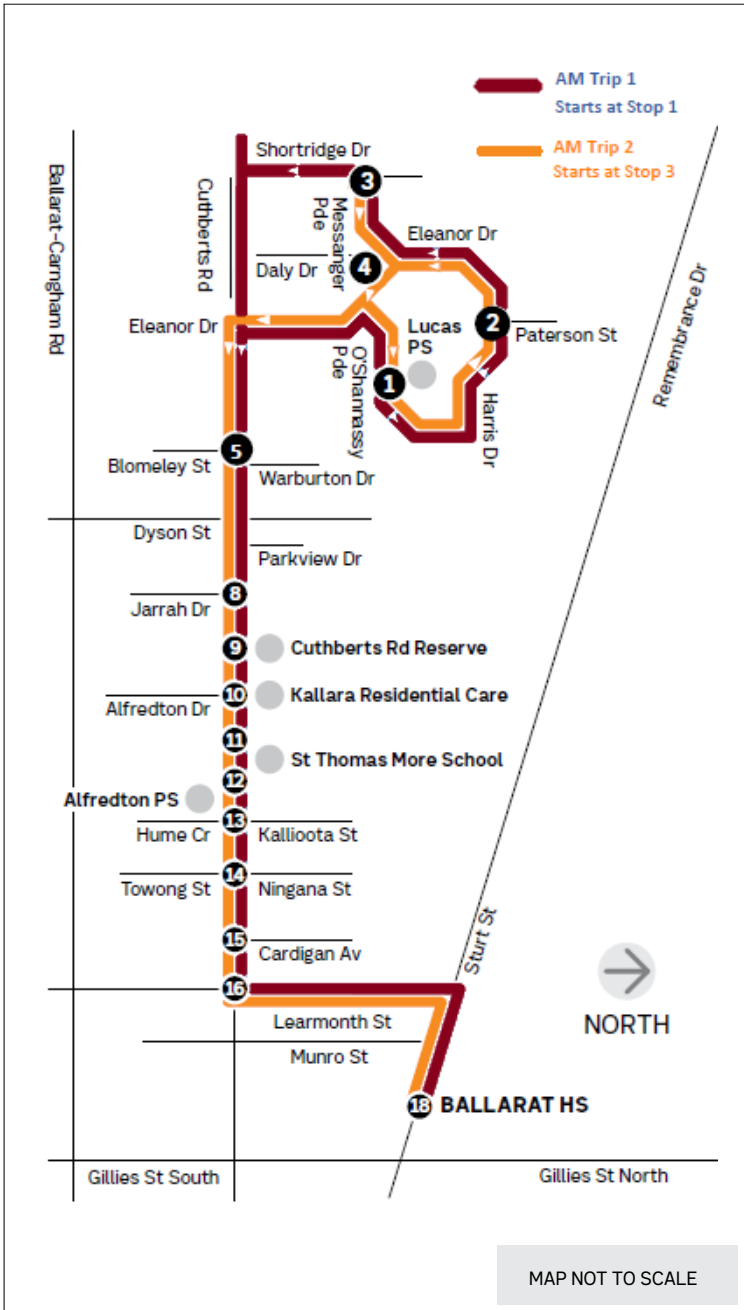

AM school trips

- In the morning, the first trip from Lucas will depart from the stop outside Lucas Primary School on O'Shannassy Parade at 7.55am.
- This school special will arrive at Ballarat High School around 8:15 am.
- The second morning trip from Lucas will take a slightly different route (see map). It will depart from the stop on Shortridge Drive around 8.25am.
- This school special will arrive at Ballarat High School at 8.50am.

PM school trips

- In the afternoon, the first trip will depart from the Sturt St Service lane (near the petrol station across from Ballarat High School) at 3:25 pm.
- It will end on Shortridge Drive around 3.52pm.
- The second service will be exactly the same, departing from the same location at 4.07 pm and ending on Shortridge Drive at 4.34 pm.

For more details, please refer to the attached Route Map and Timetable.

School bus route

Lucas to Ballarat High School - Mornings

Monday to Friday

| BUS STOP | AM #1 |
|--|-------|
| 1 Lucas Primary School/O'Shannassy Pde | 7.55 |
| 2 Paterson St/Eleanor Dr | 7.57 |
| 3 Messenger Pde/Shortridge Dr | 7.59 |
| 5 Warburton Dr/Cuthberts Rd | 8.00 |
| 8 Parkview Dr/Cuthberts Rd | 8.02 |
| 9 Cuthberts Rd Reserve/Cuthberts Rd | 8.03 |
| 10 Kallara Care/Cuthberts Rd | 8.06 |
| 11 St Thomas More School/Cuthberts Rd | 8.08 |
| 13 Kallioota St/Cuthberts Rd | 8.09 |
| 14 Ningana Av/Cuthberts Rd | 8.10 |
| 15 Cardigan Av/Cuthberts Rd | 8.11 |
| 16 Learmonth St/Cuthberts Rd | 8.12 |
| 18 Ballarat HS/Sturt St | 8.15 |