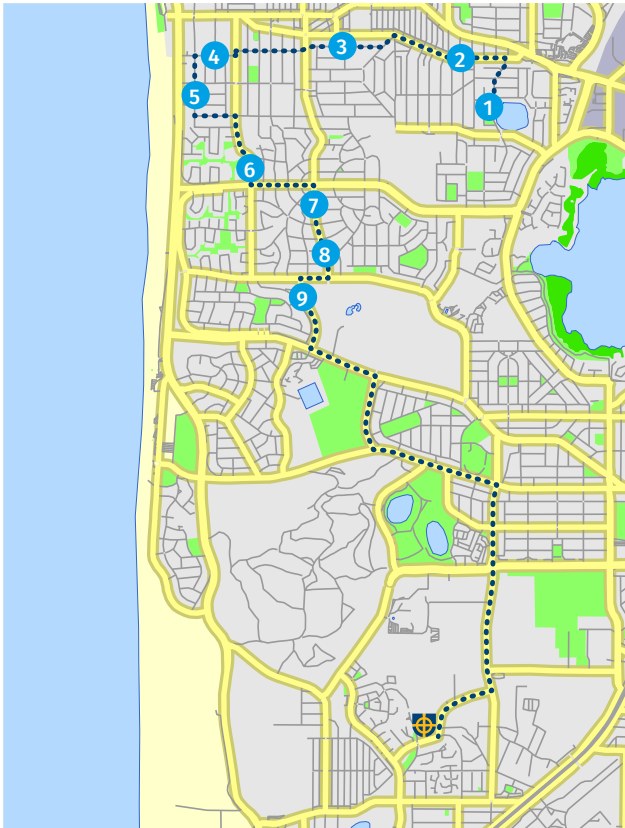

*Good
hearts*

**JOHN XXIII
COLLEGE**
SEEK JUSTICE

NORTHERN ROUTE

Via Mt Claremont, Floreat, City Beach, Wembley Downs, Scarborough, Doubleview, Woodlands

MORNING *Current at January 2019*

- 7:40** STOP 1 **Birchwood Ave** after Woodlands Shopping Centre
- 7:43** STOP 2 223 **Ewen St**, Woodlands
- 7:47** STOP 3 **T** 19277, **Millcrest St**, Doubleview
- 7:50** STOP 4 39 **Kay St**, Scarborough
- 7:53** STOP 5 **T** 19305, **Hastings St** near Lions Club Reserve
- 7:56** STOP 6 62 **Brompton Rd**, City Beach
- 7:58** STOP 7 176 **Weaponess Rd**, Wembley Downs
- 8:00** STOP 8 244 **Weaponess Rd**
- 8:02** STOP 9 **Durston Rd**, near Golf Course North Fence
- 8:10** END **John XXIII Bus Port**, Mt Claremont

AFTERNOON *Current at January 2019*

- 3:20** START **John XXIII Bus Port**, Mt Claremont
- 3:30** STOP 1 243 **Weaponess Rd**, Wembley Downs
- 3:32** STOP 2 175 **Weaponess Rd**
- 3:34** STOP 3 **Brompton Rd** before Kilpa Crt, City Beach
- 3:36** STOP 4 **T** 26184, **Hastings St** after Cobb St, Scarborough
- 3:37** STOP 5 Vacant block, 36 **Kay St**, Scarborough
- 3:40** STOP 6 **T** 19278, **Millcrest St** after Weaponess Rd, Doubleview
- 3:43** STOP 7 204 **Ewen St**, Doubleview
- 3:45** STOP 8 **T** 19233, **Rosewood Ave**, Woodlands Shopping Centre

T = Transperth Bus Stop Number

Stops on the maps are indicative only. Please refer to the stop descriptions for precise locations. Contact the College to have an additional stop considered for your route. Bus services provided by **Horizons West**.