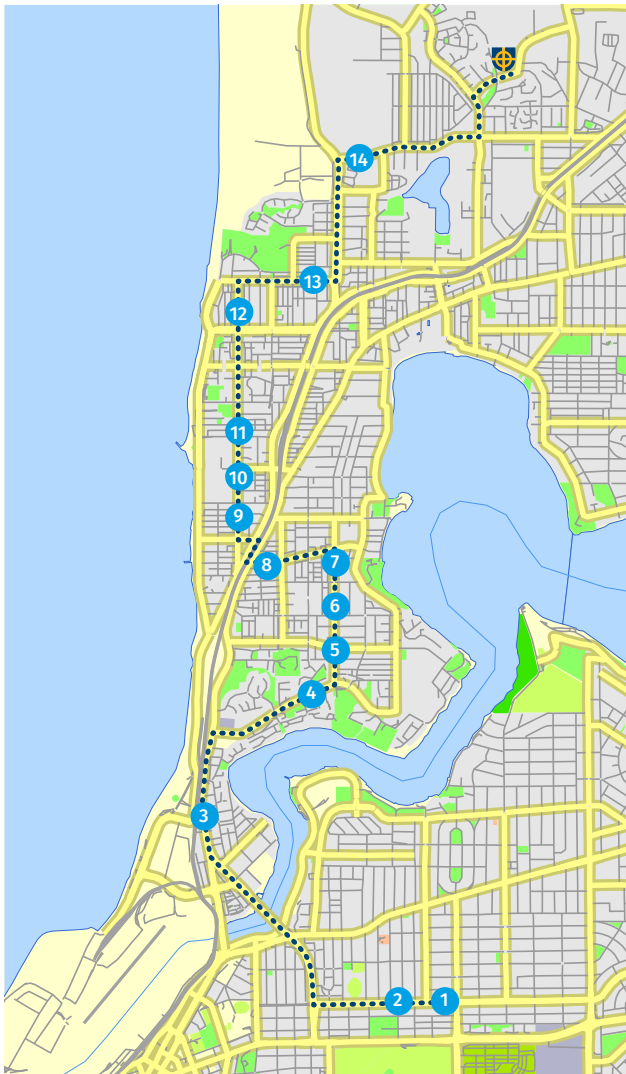

T = Transperth Bus Stop Number

Stops on the maps are indicative only. Please refer to the stop descriptions for precise locations. Contact the College to have an additional stop considered for your route. Bus services provided by **Horizons West**.

SOUTHERN ROUTE AM

Via Mt Claremont, Claremont, Swanbourne, Cottesloe, Peppermint Grove, Mosman Park, North Fremantle, East Fremantle, Palmyra

MORNING Current at January 2019

| | | |
|-------------|---------|--|
| 7:30 | STOP 1 | T 10743, Marmion St after Carrington St |
| 7:33 | STOP 2 | T 10745, Marmion St after Wilkinson St |
| 7:40 | STOP 3 | T 10345, Stirling Hwy , North Fremantle Train Station |
| 7:44 | STOP 4 | McCabe St near Hutchinson Ave roundabout |
| 7:46 | STOP 5 | T 19634, Palmerston St before Rhodes Pl |
| 7:47 | STOP 6 | T 19635, Palmerston St after Lochee St |
| 7:48 | STOP 7 | T 19630, Palmerston St after Memorial Dve |
| 7:50 | STOP 8 | 30 Glyde St before Ecclesborne St |
| 7:52 | STOP 9 | Outside 27 Broome St |
| 7:54 | STOP 10 | T 19592, Broome St after Jarrad St |
| 7:56 | STOP 11 | Broome St after Napier St outside tennis courts |
| 7:57 | STOP 12 | T 19595, Broome St before Hawkestone St |
| 8:00 | STOP 13 | T 19558, North St before Griver St |
| 8:05 | STOP 14 | T 19502, Alfred Rd after Mayfair St |
| 8:10 | END | John XXIII Bus Port , Mt Claremont |