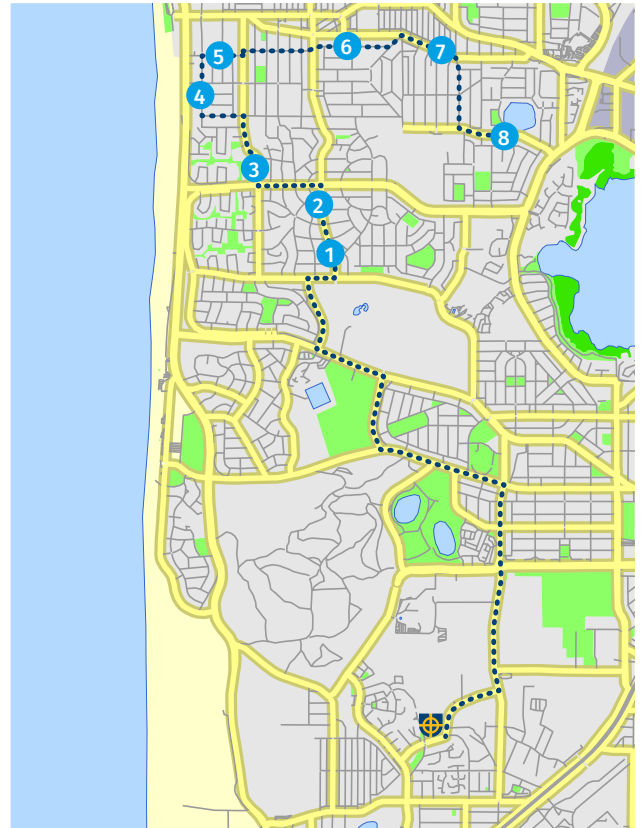

*Good
hearts*

**JOHN XXIII
COLLEGE**
SEEK JUSTICE

NORTHERN ROUTE

Via Mt Claremont, Floreat, City Beach, Wembley Downs, Scarborough, Doubleview, Woodlands

MORNING *Current at January 2019*

- 7:40** STOP 1 **Birchwood Ave** after Woodlands Shopping Centre
- 7:43** STOP 2 223 **Ewen St**, Woodlands
- 7:47** STOP 3 **T** 19277, **Millcrest St**, Doubleview
- 7:50** STOP 4 39 **Kay St**, Scarborough
- 7:53** STOP 5 **T** 19305, **Hastings St** near Lions Club Reserve
- 7:56** STOP 6 62 **Brompton Rd**, City Beach
- 7:58** STOP 7 176 **Weaponess Rd**, Wembley Downs
- 8:00** STOP 8 244 **Weaponess Rd**
- 8:02** STOP 9 **Durston Rd**, near Golf Course North Fence
- 8:10** END **John XXIII Bus Port**, Mt Claremont

AFTERNOON *Current at January 2019*

- 3:20** START **John XXIII Bus Port**, Mt Claremont
- 3:30** STOP 1 243 **Weaponess Rd**, Wembley Downs
- 3:32** STOP 2 175 **Weaponess Rd**
- 3:34** STOP 3 **Brompton Rd** before Kilpa Crt, City Beach
- 3:36** STOP 4 **T** 26184, **Hastings St** after Cobb St, Scarborough
- 3:37** STOP 5 Vacant block, 36 **Kay St**, Scarborough
- 3:40** STOP 6 **T** 19278, **Millcrest St** after Weaponess Rd, Doubleview
- 3:43** STOP 7 204 **Ewen St**, Doubleview
- 3:45** STOP 8 **T** 19233, **Rosewood Ave**, Woodlands Shopping Centre

T = Transperth Bus Stop Number

Stops on the maps are indicative only. Please refer to the stop descriptions for precise locations. Contact the College to have an additional stop considered for your route. Bus services provided by **Horizons West**.