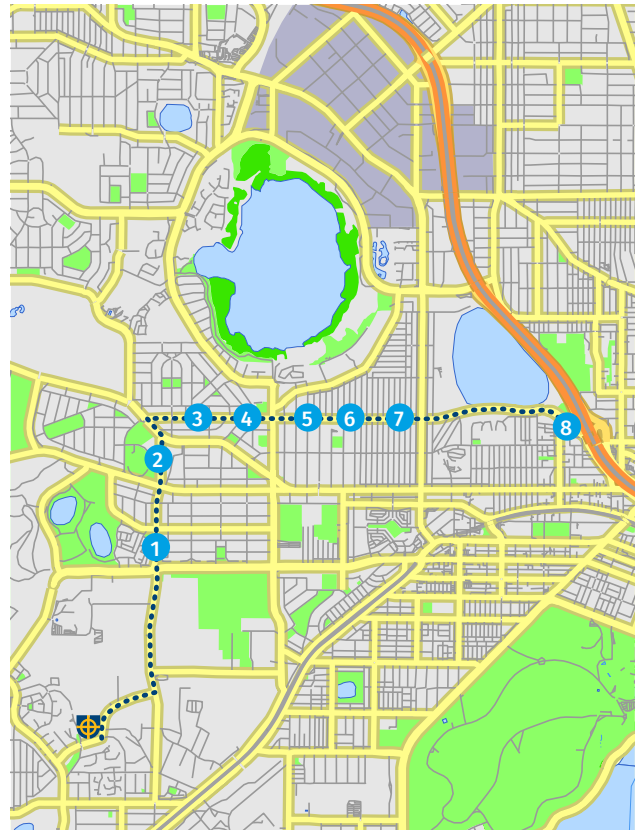

T = Transperth Bus Stop Number

Stops on the maps are indicative only. Please refer to the stop descriptions for precise locations. Contact the College to have an additional stop considered for your route. Bus services provided by **Horizons West**.

EASTERN ROUTE

Via Mt Claremont, Floreat, Churchlands, Wembley, West Leederville

MORNING Current at January 2019

- 7:50** STOP 1 **T** 12711, **Lake Monger Dve**
before Kimberley St
- 7:53** STOP 2 **T** 17449, **Grantham St** after Quilty St
- 7:54** STOP 3 **T** 17451, **Grantham St** after Edeson Ln
- 7:57** STOP 4 **T** 17454, **Grantham St** after Marlow St
- 7:58** STOP 5 **T** 17455, **Grantham St** after Selby St
- 7:56** STOP 6 **T** 17457, **Grantham St**
after Berkeley Cres
- 8:01** STOP 7 **T** 17421, **Howtree Pl**
outside Floreat Forum
- 8:03** STOP 8 **T** 17417, **Brookdale St**
after Alderbury St
- 8:10** END **John XXIII Bus Port,**
Mt Claremont

AFTERNOON Current at January 2019

- 3:20** START **John XXIII Bus Port,**
Mt Claremont
- 3:27** STOP 1 **T** 17418, **Brookdale St**
after Humanity Ave
- 3:29** STOP 2 **T** 17425, **The Boulevard**
outside Mclean Park
- 3:32** STOP 3 **T** 17459, **Grantham St**
after Kenmore Cres
- 3:33** STOP 4 **T** 17461, **Grantham St** after Crosby St
- 3:34** STOP 5 **T** 17463, **Grantham St**
after Shapcott Ln
- 3:36** STOP 6 **T** 17465, **Grantham St**
after Humphreys Ln
- 3:37** STOP 7 **T** 17467, **Grantham St**
after McKenzie St
- 3:40** STOP 8 **Vincent St West**