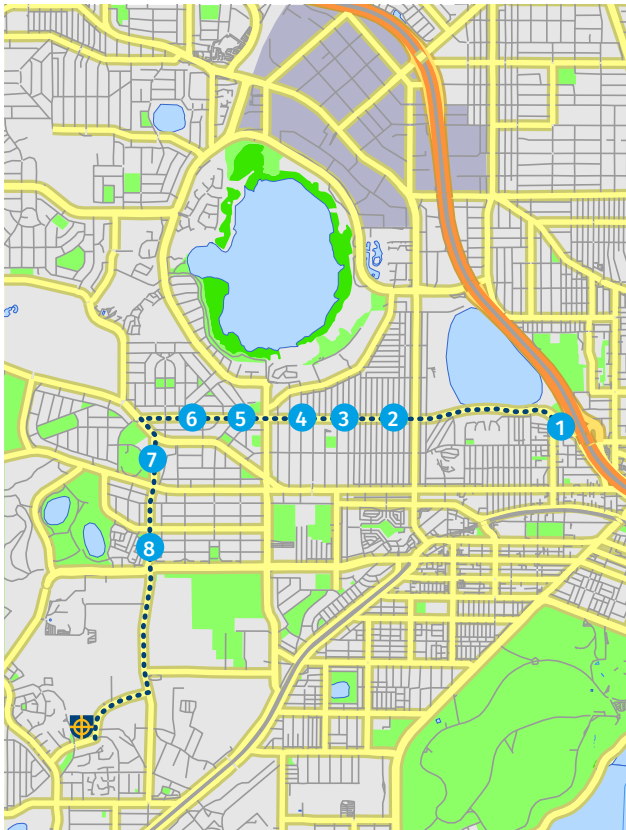

T = Transperth Bus Stop Number

Stops on the maps are indicative only. Please refer to the stop descriptions for precise locations. Contact the College to have an additional stop considered for your route. Bus services provided by **Horizons West**.

EASTERN ROUTE

Via Mt Claremont, Floreat, Churchlands, Wembley, West Leederville

MORNING Current at January 2019

- 7:50** STOP 1 **T** 12711, **Lake Monger Dve**
before Kimberley St
- 7:53** STOP 2 **T** 17449, **Grantham St** after Quilty St
- 7:54** STOP 3 **T** 17451, **Grantham St** after Edeson Ln
- 7:57** STOP 4 **T** 17454, **Grantham St** after Marlow St
- 7:58** STOP 5 **T** 17455, **Grantham St** after Selby St
- 7:56** STOP 6 **T** 17457, **Grantham St**
after Berkeley Cres
- 8:01** STOP 7 **T** 17421, **Howtree Pl**
outside Floreat Forum
- 8:03** STOP 8 **T** 17417, **Brookdale St**
after Alderbury St
- 8:10** END **John XXIII Bus Port,**
Mt Claremont

AFTERNOON Current at January 2019

- 3:20** START **John XXIII Bus Port,**
Mt Claremont
- 3:27** STOP 1 **T** 17418, **Brookdale St**
after Humanity Ave
- 3:29** STOP 2 **T** 17425, **The Boulevard**
outside Mclean Park
- 3:32** STOP 3 **T** 17459, **Grantham St**
after Kenmore Cres
- 3:33** STOP 4 **T** 17461, **Grantham St** after Crosby St
- 3:34** STOP 5 **T** 17463, **Grantham St**
after Shapcott Ln
- 3:36** STOP 6 **T** 17465, **Grantham St**
after Humphreys Ln
- 3:37** STOP 7 **T** 17467, **Grantham St**
after McKenzie St
- 3:40** STOP 8 **Vincent St West**