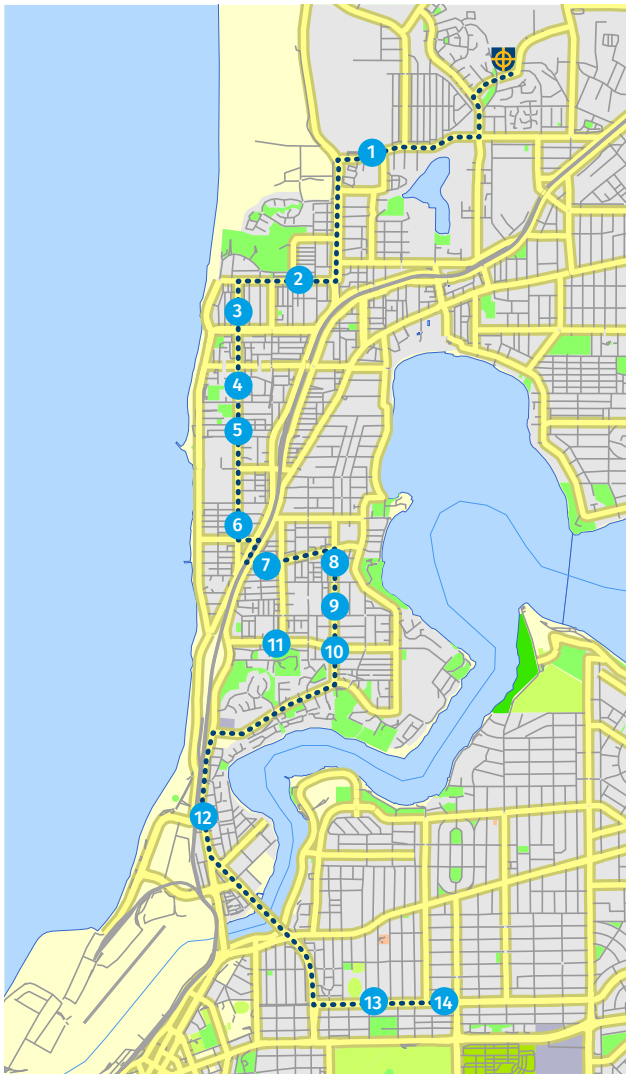

SOUTHERN ROUTE PM

Via Mt Claremont, Claremont, Swanbourne, Cottesloe, Peppermint Grove, Mosman Park, North Fremantle, East Fremantle, Palmyra

AFTERNOON Current at January 2019

3:20	START	John XXIII Bus Port, Mt Claremont
3:30	STOP 1	T 19501, Alfred Rd before Narla Rd
3:34	STOP 2	T 19553, North St before Federal St
3:36	STOP 3	T 19583, Broome St before Hawkestone St
3:37	STOP 4	Outside 128 Broome St
3:38	STOP 5	T 19585, Broome St before Jarrad St
3:39	STOP 6	Outside 16 Broome St
3:55	STOP 7	Outside 9 Glyde St
3:57	STOP 8	Outside 27 Palmerston St
3:58	STOP 9	T 19631, Palmerston St, Iona Presentation College
4:00	STOP 10	Outside 99 Palmerston St after Rudwick St
4:03	STOP 11	T 19667, McCabe St before Hayes Tce
4:08	STOP 12	T 10423, Stirling Hwy, North Fremantle Train Station
4:15	STOP 13	T 10699, Marmion St after Fortescue St
4:17	STOP 14	T 10701, Marmion St after Petra St

T = Transperth Bus Stop Number

Stops on the maps are indicative only. Please refer to the stop descriptions for precise locations. Contact the College to have an additional stop considered for your route. Bus services provided by **Horizons West**.