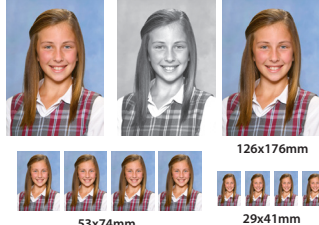

63x87mm

53x74mm

29x41mm

package includes high res digital portrait image

## PACK

REGULAR

Your school has chosen either the composite, traditional or virtual group format for your packages

126x176mm

53x74mm

29x41mm

package includes high res digital portrait image