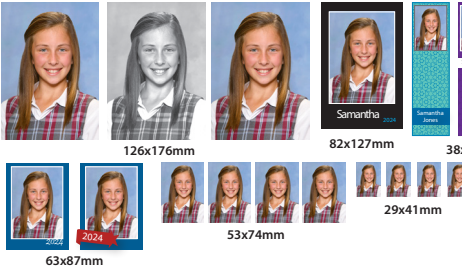

## PACK

VALUE

Your school has chosen either the composite, traditional or virtual group format for your packages

Perfect for 10x8" Frames

126x176mm

82x127mm

38x135mm

38x63mm

63x87mm

53x74mm

29x41mm

package includes high res digital portrait image