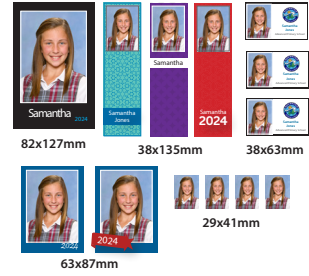

## PACK

DELUXE

Your school has chosen either the composite, traditional or virtual group format for your packages

Perfect for 10x8" Frames

126x176mm

53x74mm

Perfect for 10x8" Frames

126x176mm

82x127mm

38x135mm

38x63mm

63x87mm

29x41mm

package includes high res digital portrait image