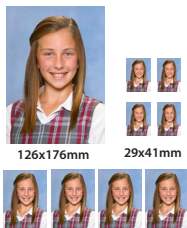

## PACK

REGULAR

Your school has chosen either the composite, traditional or virtual group format for your packages

126x176mm

53x74mm

29x41mm

package includes high res digital portrait image

## BASIC PACKAGE \$48

## PACK

BASIC

Your school has chosen either the composite, traditional or virtual group format for your packages

126x176mm

29x41mm

53x74mm

package includes high res digital portrait image