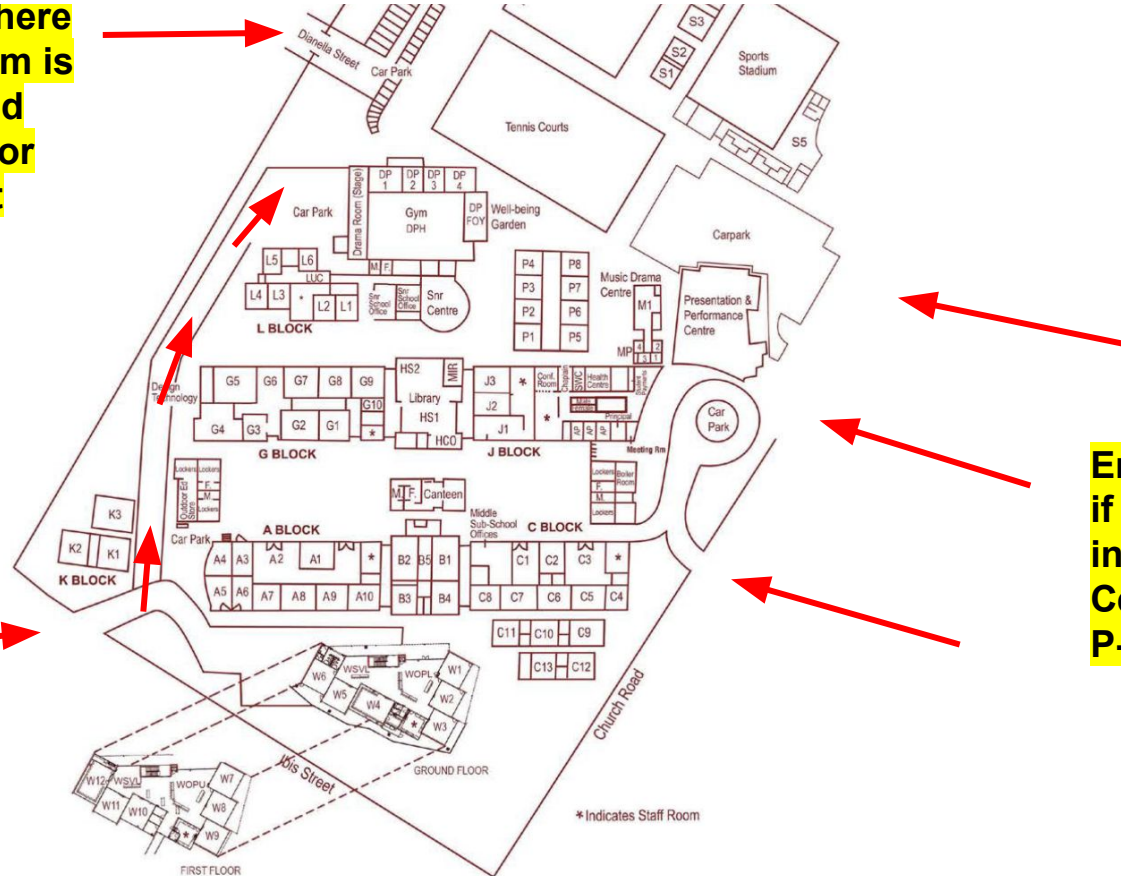

# COVID Safe Entry and Exit for Exams

Enter/exit here  
if your exam is  
in the David  
Perry Hall or  
Undercroft

Enter/exit here  
if your exam is  
in the David  
Perry Hall or  
Undercroft

Enter/exit here  
if your exam is  
in the Senior  
Centre or  
P-block