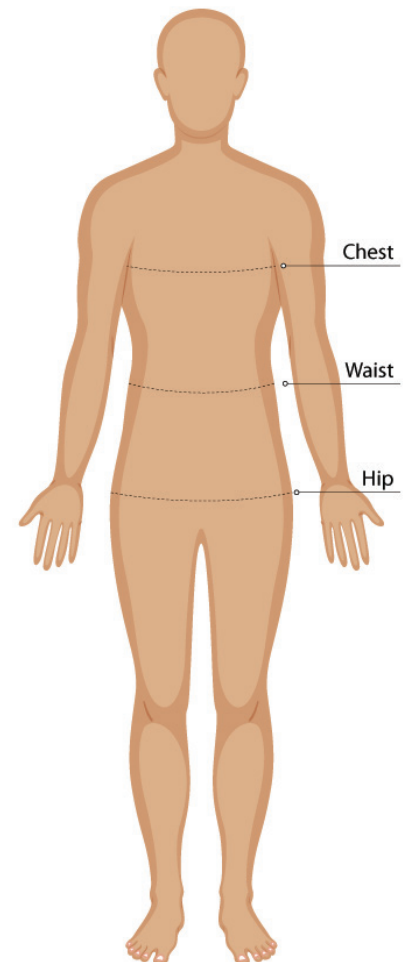

BOB STEWART

Our family serving you since 1925

PLENTY VALLEY CHRISTIAN COLLEGE UNIFORM LIST 2024

SIZE GUIDE

BODY MEASUREMENT TIPS

- When measuring yourself keep the tape firm but not tight
- Measure over undergarments for more accurate measurements
- If you don't have a measuring tape, use a piece of string and measure it using a ruler

CHEST

Measure around the fullest part of your chest. This is the key measurement for shirts/blouses & dresses. Make sure the measuring tape sits horizontally across your body.

WAIST

Measure around the natural waistline which is the narrowest part of your waist. This is an important measurement for trousers/pants/shorts & skirts

HIP

Measure around the fullest part of the hips

- Our Size Charts are in *Finished Garment Measurements*.
- Size Charts are located on each individual garment on the website, under the **SIZE CHART** tab.
- To determine the size you need to **ADD** to your *Body Measurements* the following:
  - **BLAZERS, DRESSES, TUNICS, SHIRTS, BLOUSES, POLOS** and other upper body garments **ADD 10 - 12 cm**
  - **TROUSERS, SHORTS, SKIRTS & TUNICS** - **ADD 5 - 8 cm** in the waist. These garments are often adjustable in the waist to allow for extra growth.
- A good way to check is to measure & compare a similar garment that is a comfortable fit.

For current prices, please refer to

www.bobstewart.com.au