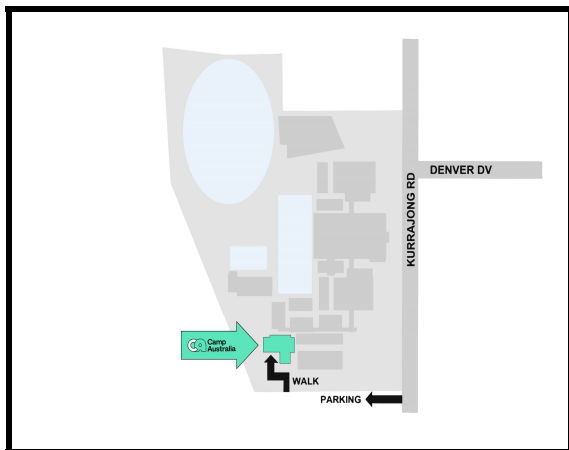

Pupil Free Day

Date: 28-Oct-2022

Time: 06:45 to 18:30

Location: The Before and After School Care Room at Oatlands Primary School

Fees: \$69.95
\$10.49 after max. CCS*

*Child Care Subsidy (CCS)

The Child Care Subsidy can provide up to 85% off your fees. Your eligibility is determined by your family's annual adjusted taxable income, the type of childcare you use, and your activity level. To find out if you're eligible, contact Centrelink on 13 61 50.