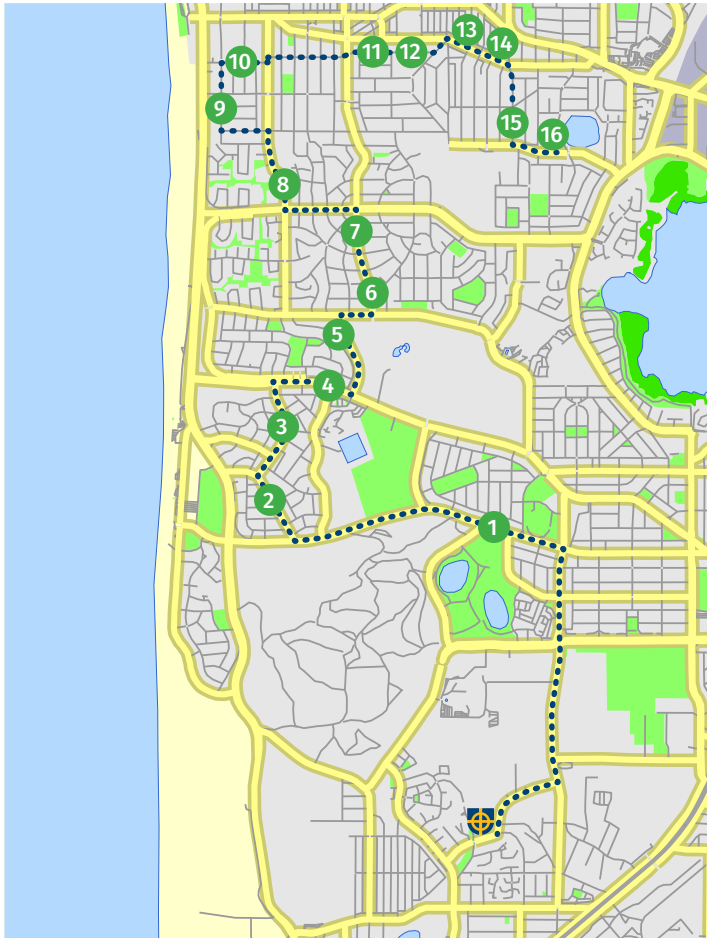

**T** = Transperth Bus Stop Number

Tickets \$2.50 each way from main administration reception, Mooro Dve.

Stops on the maps are indicative only. Please refer to the stop descriptions for precise locations.

# NORTHERN ROUTE PM

Via Mt Claremont, Floreat, City Beach, Wembley Downs, Scarborough, Doubleview, Woodlands

**AFTERNOON** Current at September 2022

<b>3:30</b>	START	<b>John XXIII Bus Stand 1</b> , John XXIII Ave, Mt Claremont
<b>3:35</b>	STOP 1	<b>T 12747, Oceanic Dve</b> after Alderbury St, Floreat
<b>3:37</b>	STOP 2	<b>T 27244, Marapana Rd</b> after Marimba Cres, City Beach
<b>3:39</b>	STOP 3	<b>T 19383, Templetonia Cres</b> after Dilali Rd, City Beach
<b>3:41</b>	STOP 4	<b>T 17433, The Boulevard</b> , Boulevard Shopping Centre
<b>3:43</b>	STOP 5	Roadside <b>Durston Rd</b> , just before end at Empire Ave, Wembley Downs
<b>3:44</b>	STOP 6	243 <b>Weaponess Rd</b> , Wembley Downs
<b>3:46</b>	STOP 7	175 <b>Weaponess Rd</b>
<b>3:49</b>	STOP 8	<b>Brompton Rd</b> before Kilpa Crt, City Beach
<b>3:50</b>	STOP 9	<b>T 26184, Hastings St</b> after Cobb St, Scarborough
<b>3:52</b>	STOP 10	Vacant block, 36 <b>Kay St</b> , Scarborough
<b>3:55</b>	STOP 11	<b>T 19278, Millcrest St</b> after Weaponess Rd, Doubleview
<b>3:56</b>	STOP 12	<b>T 19280, Millcrest St</b> after Shearn Cres
<b>3:58</b>	STOP 13	<b>T 19280, Ewen St</b> after Auborough St
<b>3:59</b>	STOP 14	204 <b>Ewen St</b> , Doubleview
<b>4:02</b>	STOP 15	<b>T 19068, Huntriss Rd</b> before Williamstown Rd
<b>4:04</b>	STOP 16	<b>T 19233, Rosewood Ave</b> , Woodlands Shopping Centre