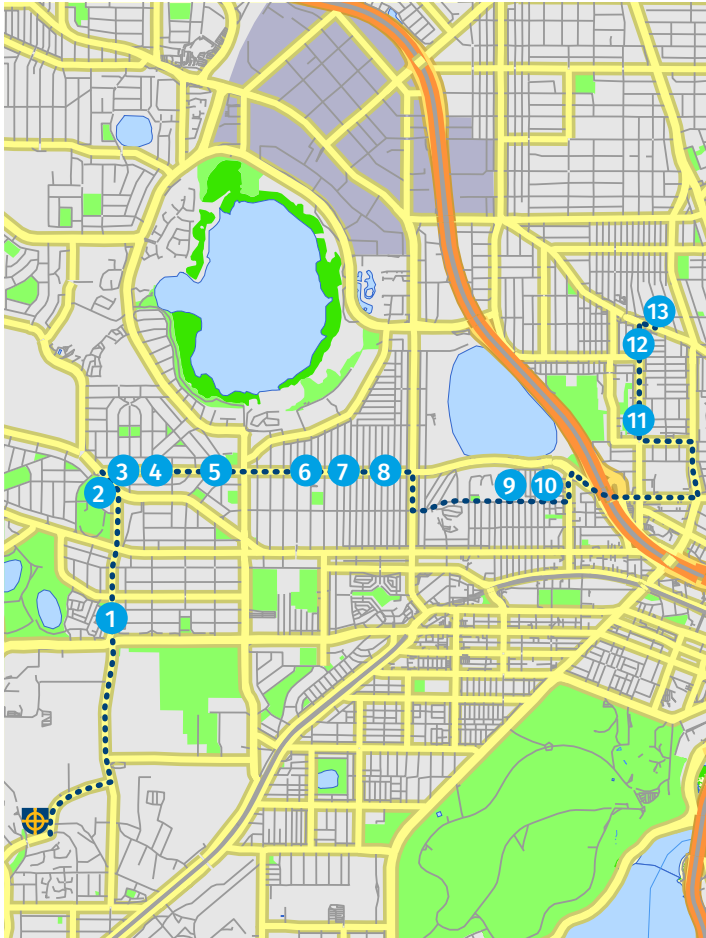

T = Transperth Bus Stop Number

Tickets \$2.50 each way from main administration reception, Mooro Dve.

Stops on the maps are indicative only. Please refer to the stop descriptions for precise locations.

# EASTERN ROUTE PM

Via Mt Claremont, Floreat, Churchlands, Wembley, West Leederville

**AFTERNOON** Current at September 2022

<b>3:30</b>	START	<b>John XXIII Bus Stand 2,</b> John XXIII Ave, Mt Claremont
<b>3:37</b>	STOP 1	<b>T 17418, Brookdale St</b> after Humanity Ave
<b>3:39</b>	STOP 2	<b>T 17425, The Boulevard</b> outside Mclean Park
<b>3:41</b>	STOP 3	<b>Grantham St</b> Outside Newman Junior College
<b>3:42</b>	STOP 4	<b>T 17459, Grantham St</b> after Kenmore Cres
<b>3:43</b>	STOP 5	<b>T 17461, Grantham St</b> after Crosby St
<b>3:44</b>	STOP 6	<b>T 17463, Grantham St</b> after Shapcott Ln
<b>3:46</b>	STOP 7	<b>T 17465, Grantham St</b> after Humphreys Ln
<b>3:47</b>	STOP 8	<b>T 17467, Grantham St</b> after McKenzie St
<b>3:49</b>	STOP 9	Roadside 48 <b>Ruislip St,</b> West Leederville
<b>3:50</b>	STOP 10	Roadside <b>Ruislip St,</b> after Northwood St
<b>4:00</b>	STOP 11	<b>T 12679, Oxford St</b> after Bourke St
<b>4:02</b>	STOP 11	<b>T 12682, Oxford St</b> near Wilberforce St
<b>4:05</b>	STOP 12	<b>T 12583, Scarborough Beach Rd</b> near Axford Park

**T** = Transperth Bus Stop Number

Tickets \$2.50 each way from main administration reception, Mooro Dve.

Stops on the maps are indicative only. Please refer to the stop descriptions for precise locations.