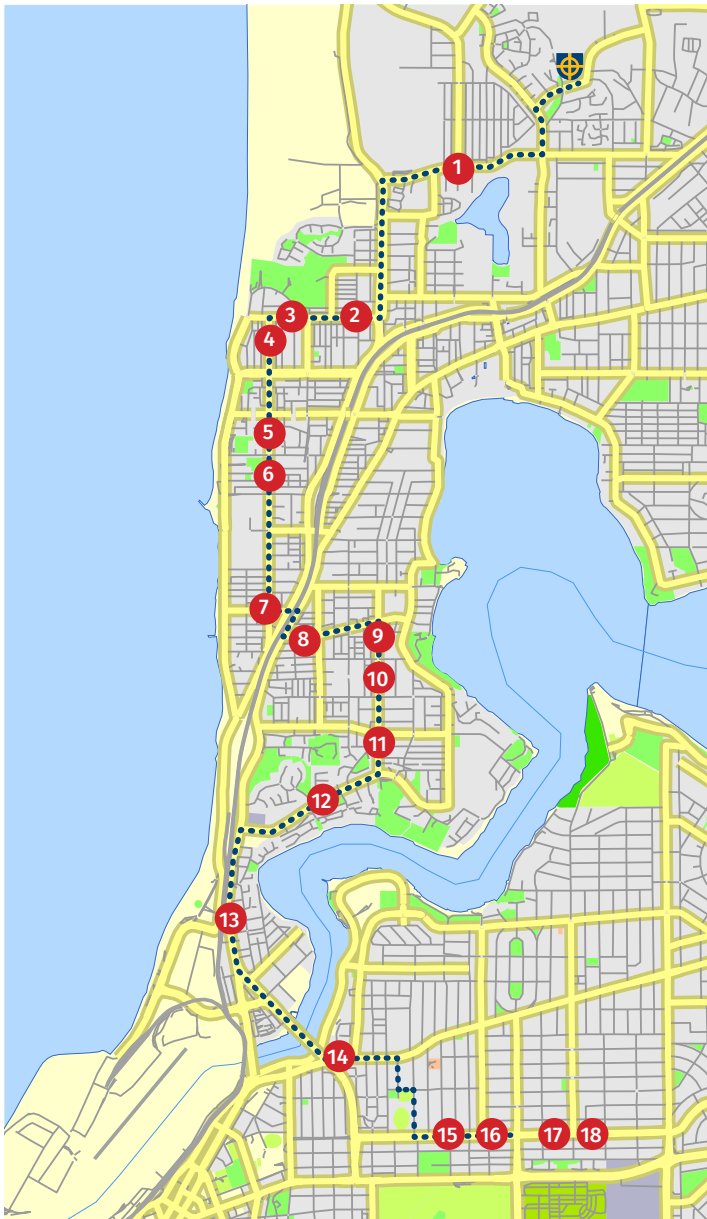

SOUTHERN ROUTE PM

Via Mt Claremont, Claremont, Swanbourne, Cottesloe, Peppermint Grove, Mosman Park, North Fremantle, East Fremantle, Palmyra

AFTERNOON Current at September 2022

- **3:30** START **John XXIII Bus Stand 3**,
  John XXIII Ave, Mt Claremont
- **3:40** STOP 1 **T 19501, Alfred Rd**
  before Narla Rd
- **3:44** STOP 2 **T 19553, North St**
  before Federal St
- **3:45** STOP 3 **T 19555, North St**
  before Broome St
- **3:46** STOP 4 **T 19583, Broome St**
  before Hawkstone St
- **3:47** STOP 5 Outside 128 **Broome St**
- **3:48** STOP 6 **T 19585, Broome St**
  before Jarrad St
- **3:49** STOP 7 Outside 16 **Broome St**
- **3:55** STOP 8 Outside 9 **Glyde St**
- **3:57** STOP 9 Outside 27 **Palmerston St**
- **3:58** STOP 10 **T 19631, Palmerston St**,
  Iona Presentation College
- **4:00** STOP 11 Outside 99 **Palmerston St**
  after Rudwick St
- **4:03** STOP 12 **T 19667, McCabe St**
  before Hayes Tce
- **4:08** STOP 13 **T 10423, Stirling Hwy**,
  North Fremantle Train Station
- **4:13** STOP 14 First **T 10290, Canning Hwy**
  before Preston Point Rd
- **4:15** STOP 15 **T 10699, Marmion St**
  after Fortescue St
- **4:17** STOP 16 **T 10701, Marmion St**
  after Petra St
- **4:19** STOP 17 **T 10703, Marmion St**
  after Adrian St
- **4:20** STOP 18 **T 10704, Marmion St**
  after McKimmie St

T = Transperth Bus Stop Number

Tickets $2.50 each way from main administration reception, Mooro Dve.

Stops on the maps are indicative only. Please refer to the stop descriptions for precise locations.