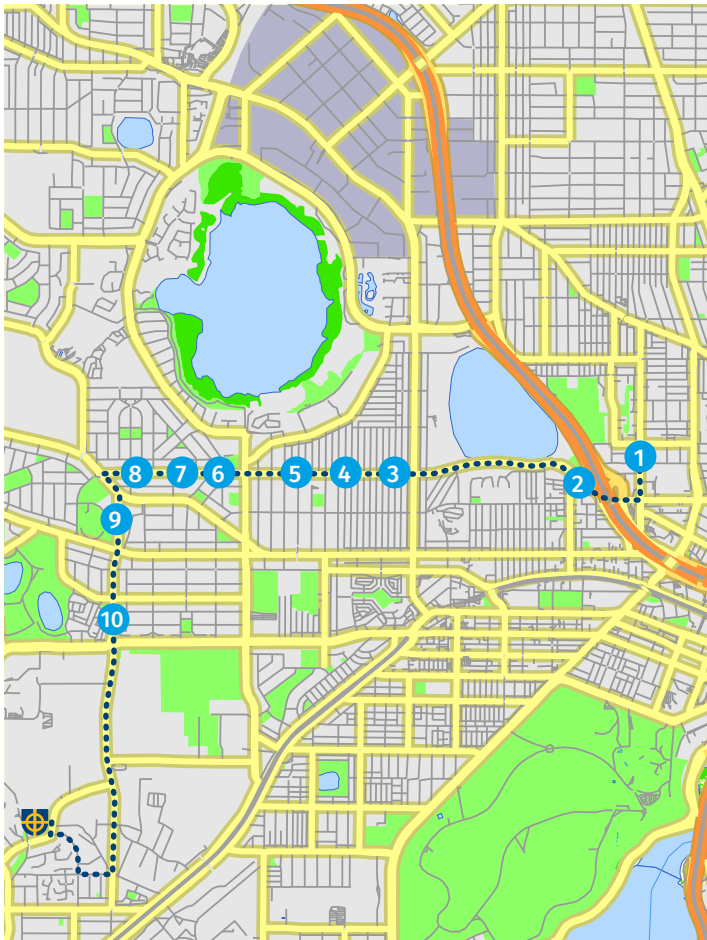

**T** = Transperth Bus Stop Number

Tickets \$2.50 each way from main administration reception, Mooro Dve.

Stops on the maps are indicative only. Please refer to the stop descriptions for precise locations.

# EASTERN ROUTE AM

Via Mt Claremont, Floreat, Churchlands, Wembley, West Leederville

**MORNING** Current at September 2022

7:45	STOP 1	T 12674, <b>Oxford St</b> after Bourke St, Leederville
7:50	STOP 2	Bus Shelter, <b>Lake Monger Dve</b> before Kimberley St. West Leederville
7:53	STOP 3	T 17449, <b>Grantham St</b> after Quilty St
7:54	STOP 4	T 17451, <b>Grantham St</b> after Edeson Ln
7:56	STOP 5	T 17454, <b>Grantham St</b> after Marlow St
7:57	STOP 6	T 17455, <b>Grantham St</b> after Selby St
7:58	STOP 7	T 17457, <b>Grantham St</b> after Berkeley Cres
7:59	STOP 8	129 <b>Grantham St</b> after Kenmore Cres
8:01	STOP 9	T 17421, <b>Howtree Pl</b> outside Floreat Forum
8:03	STOP 10	T 17417, <b>Brookdale St</b> after Alderbury St
8:10	END	<b>John XXIII Bus Bays,</b> John XXIII Ave, Mt Claremont

T = Transperth Bus Stop Number

Tickets \$2.50 each way from main administration reception, Mooro Dve.

Stops on the maps are indicative only. Please refer to the stop descriptions for precise locations.