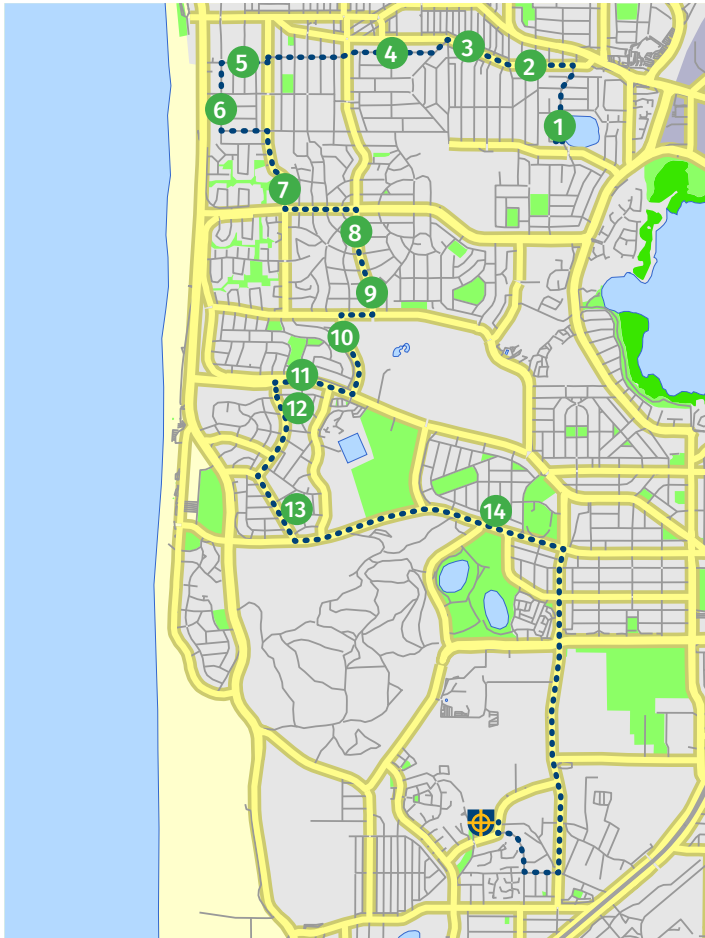

### Some things to note:

If students have lost their SmartRider, or are yet to receive their card, they can simply provide their name and unique student code to the bus driver.

Existing Transperth funds are not transferrable to Horizons West. Families must upload funds via the Horizons West e-ticketing system for use on John XXIII College charter buses.

# NORTHERN ROUTE AM

Via Mt Claremont, Floreat, City Beach, Wembley Downs, Scarborough, Doubleview, Woodlands

**MORNING** Current at September 2022

<b>7:35</b>	STOP 1	Roadside <b>Birchwood Ave</b> , after Tamarisk Way, Woodlands
<b>7:37</b>	STOP 2	223 <b>Ewen St</b> , Woodlands
<b>7:38</b>	STOP 3	<b>T</b> 19262, <b>Ewen St</b> , after Parramata Rd
<b>7:40</b>	STOP 4	<b>T</b> 19277, <b>Millcrest St</b> , Doubleview
<b>7:43</b>	STOP 5	39 <b>Kay St</b> , Scarborough
<b>7:44</b>	STOP 6	<b>T</b> 19305, <b>Hastings St</b> near Lions Club Reserve
<b>7:46</b>	STOP 7	62 <b>Brompton Rd</b> , City Beach
<b>7:50</b>	STOP 8	176 <b>Weaponess Rd</b> , Wembley Downs
<b>7:52</b>	STOP 9	244 <b>Weaponess Rd</b>
<b>7:54</b>	STOP 10	<b>Durston Rd</b> near Golf Course North Fence
<b>7:57</b>	STOP 11	<b>T</b> 17432, <b>The Boulevard</b> after Kateena Rd
<b>7:59</b>	STOP 12	<b>T</b> 19380, <b>Templetonia Cres</b> corner Hisperia Ave, City Beach
<b>8:01</b>	STOP 13	<b>T</b> 26200, <b>Marapana Rd</b> after Palana Rd
<b>8:05</b>	STOP 14	<b>T</b> 12760, <b>Oceanic Dve</b> at Louth Rd
<b>8:10</b>	END	<b>John XXIII Bus Bays</b> , John XXIII Ave, Mt Claremont

**T** = Transperth Bus Stop Number

Tickets \$2.50 each way from main administration reception, Mooro Dve.

Stops on the maps are indicative only. Please refer to the stop descriptions for precise locations.