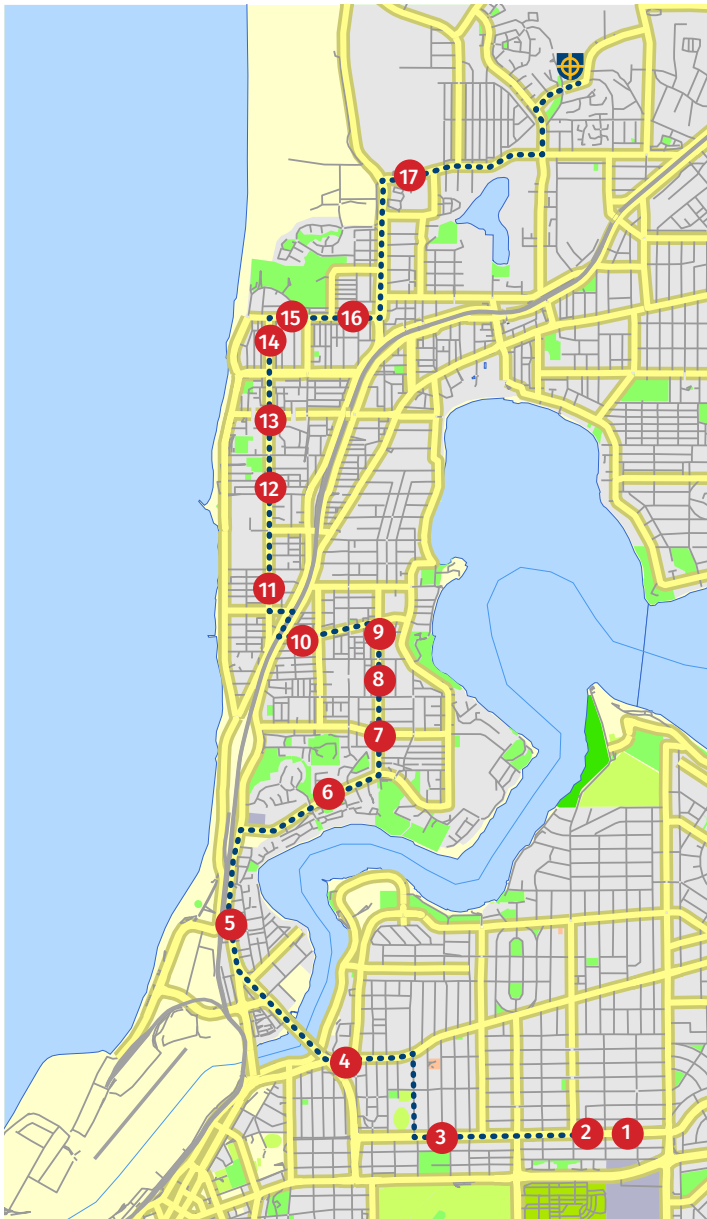

SOUTHERN ROUTE AM

Via Mt Claremont, Claremont, Swanbourne, Cottesloe, Peppermint Grove, Mosman Park, North Fremantle, East Fremantle, Palmyra

MORNING Current at September 2022

7:27	STOP 1	T 10740, Marmion St after Justinian St, Palmyra
7:28	STOP 2	T 10741, Marmion St after Baal St, Palmyra
7:33	STOP 3	T 10745, Marmion St after Wilkinson St
7:35	STOP 4	T 10277, Canning Hwy after Preston Point Rd
7:40	STOP 5	T 10345, Stirling Hwy, North Fremantle Train Station
7:44	STOP 6	McCabe St near Hutchinson Ave roundabout
7:46	STOP 7	T 19634, Palmerston St before Rhodes Pl
7:47	STOP 8	T 19635, Palmerston St after Lochee St
7:48	STOP 9	T 19630, Palmerston St after Memorial Dve
7:50	STOP 10	30 Glyde St before Ecclesborne St
7:52	STOP 11	Outside 27 Broome St
7:54	STOP 12	T 19592, Broome St after Jarrad St
7:56	STOP 13	Broome St after Napier St, outside tennis courts
7:57	STOP 14	T 19595, Broome St before Hawkstone St
7:58	STOP 15	T 19556, North St after Broome St
8:00	STOP 16	T 19559, North St after Griver St
8:05	STOP 17	T 19502, Alfred Rd after Mayfair St
8:10	END	John XXIII Bus Bays, John XXIII Ave, Mt Claremont

T = Transperth Bus Stop Number

Tickets $2.50 each way from main administration reception, Mooro Dve.

Stops on the maps are indicative only. Please refer to the stop descriptions for precise locations.