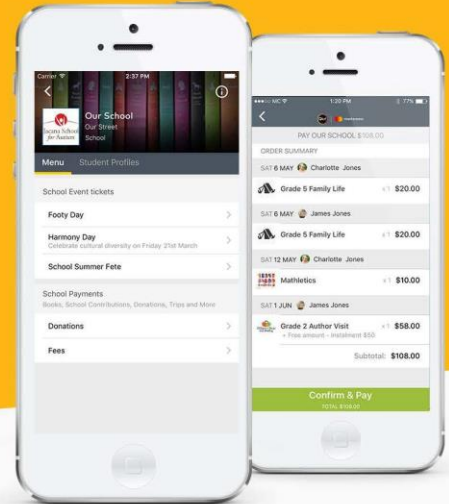

Order Page

Please send this form back to the school **with payment.**

Payment options are: Cash, EFTPOS or Qkr!

Student Name: _____ Room: _____

Primary Years	Code	Size	Quantity	Cost
Short Sleeved polo	5911SP			
Short Sleeved polo (Cotton lined)	5760SP			
Long Sleeved Polo	5220LS			
Baseball Jacket				
Fleecy Hoodie Jacket	5310LR			
Microfiber Sports Jacket	5339PJ			
Dry & Cosy Jacket	5963DC			
Secondary Years	Code	Size	Quantity	Cost
Short Sleeved Polo	5912SB			
Short Sleeved polo (Cotton lined)	5760SB			
Long Sleeved Polo	5220LS			
Fleecy Hoodie Jacket	5310LR			
Microfiber Sport Jacket	533T99			
Baseball Jacket	5310BJ			
Dry & Cosy Jacket	5963DC			
School Hat				
Drink Bottle				
TOTALS				

For quicker, hassle-free school payments, try Qkr! today

Introducing Qkr! (pronounced 'quicker') by Mastercard, the secure and easy way to order and pay for school items from your phone at a time and place that suits you.

With Qkr you can:

- Pay for a variety of school items;
- See your receipts on the app and get them sent by email if required.

Getting started is easy - try it yourself today

Step 1 Download Qkr!

on your Android phone or iPhone. iPad users can download iPhone app