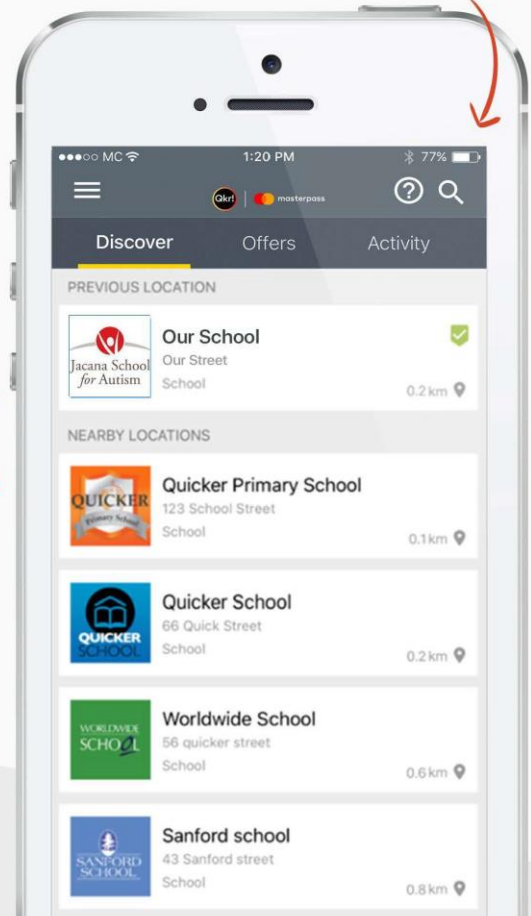

With Qkr you can:

- Pay for a variety of school items;
- See your receipts on the app and get them sent by email if required.

Getting started is easy - try it yourself today

Step 1 Download Qkr!

on your Android phone or iPhone. iPad users can download iPhone app

Step 2 Register

Select your Country of Residence as 'Australia' and follow the steps to register

Step 3 Find our school

Our school will appear in 'Nearby Locations' if you're within 10kms of the school, or search for our school by name.

If you have made a purchase you can select our school from 'Previous Location'

If you're within 10 kms of the school, you can select our school from 'Nearby Locations'

masterpass

Add your children's details in Student Profiles