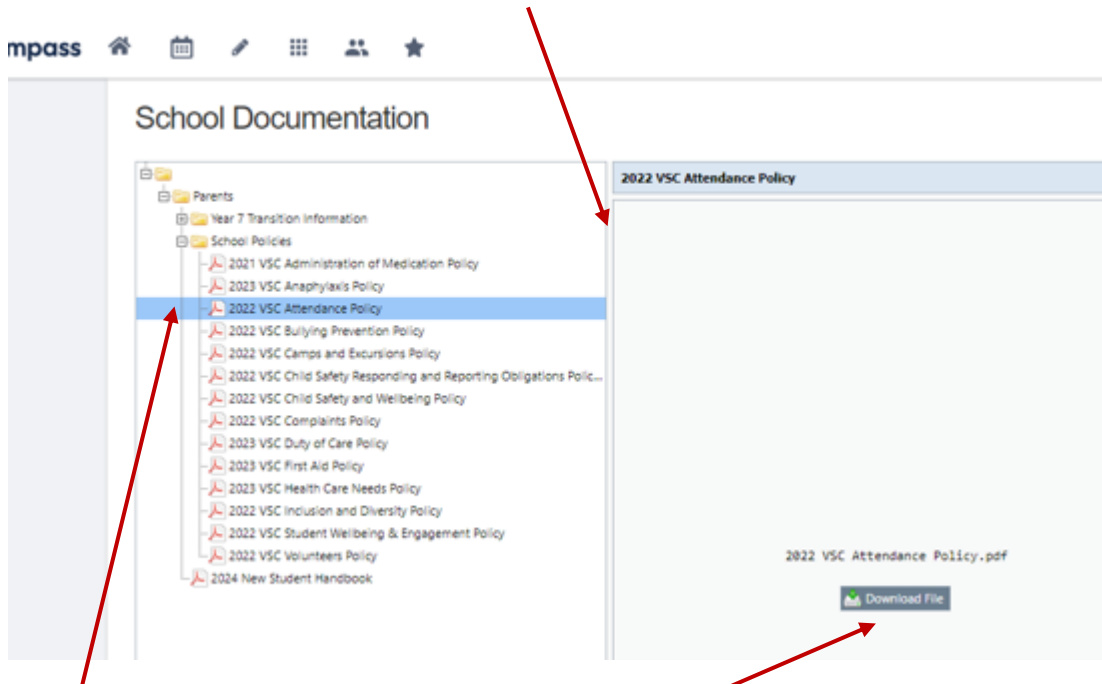

ACCESSING COLLEGE POLICIES ON THE COMPASS PORTAL

1. Log into Compass using your Parent access.

2. Click on the 'People' Icon on the ribbon and then select *School Documentation* from the pull-down menu.

3. Click on the *plus sign* to access other folders and documents within these folder.

Now you can see the documentation that is available to parents

4. You can adjust the viewing area by dragging the boarder