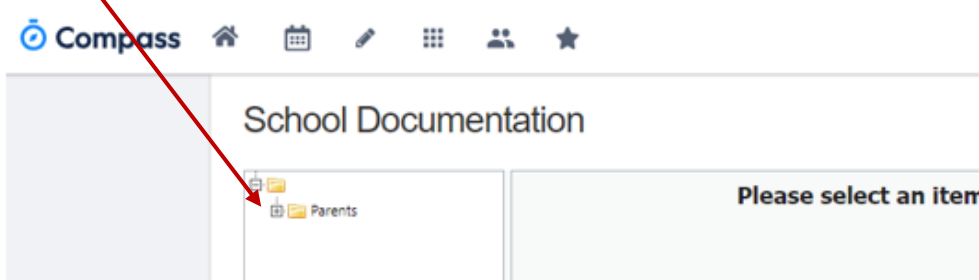

3. Click on the *plus sign* to access other folders and documents within these folder.

Now you can see the documentation that is available to parents

4. You can adjust the viewing area by dragging the boarder