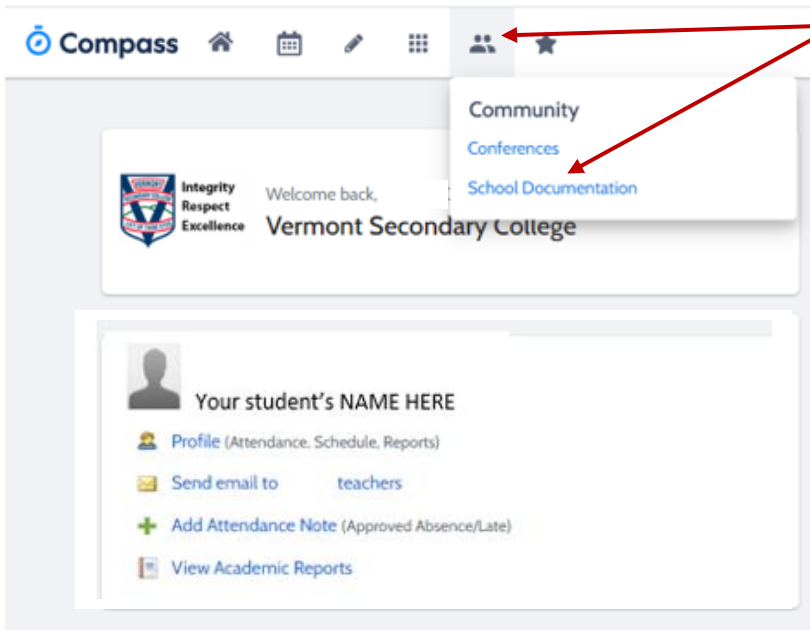

ACCESSING COLLEGE POLICIES ON THE COMPASS PORTAL

1. Log into Compass using your Parent access.

2. Click on the 'People' Icon on the ribbon and then select *School Documentation* from the pull-down menu.

3. Click on the *plus sign* to access other folders and documents within these folder.

Now you can see the documentation that is available to parents

4. You can adjust the viewing area by dragging the boarder