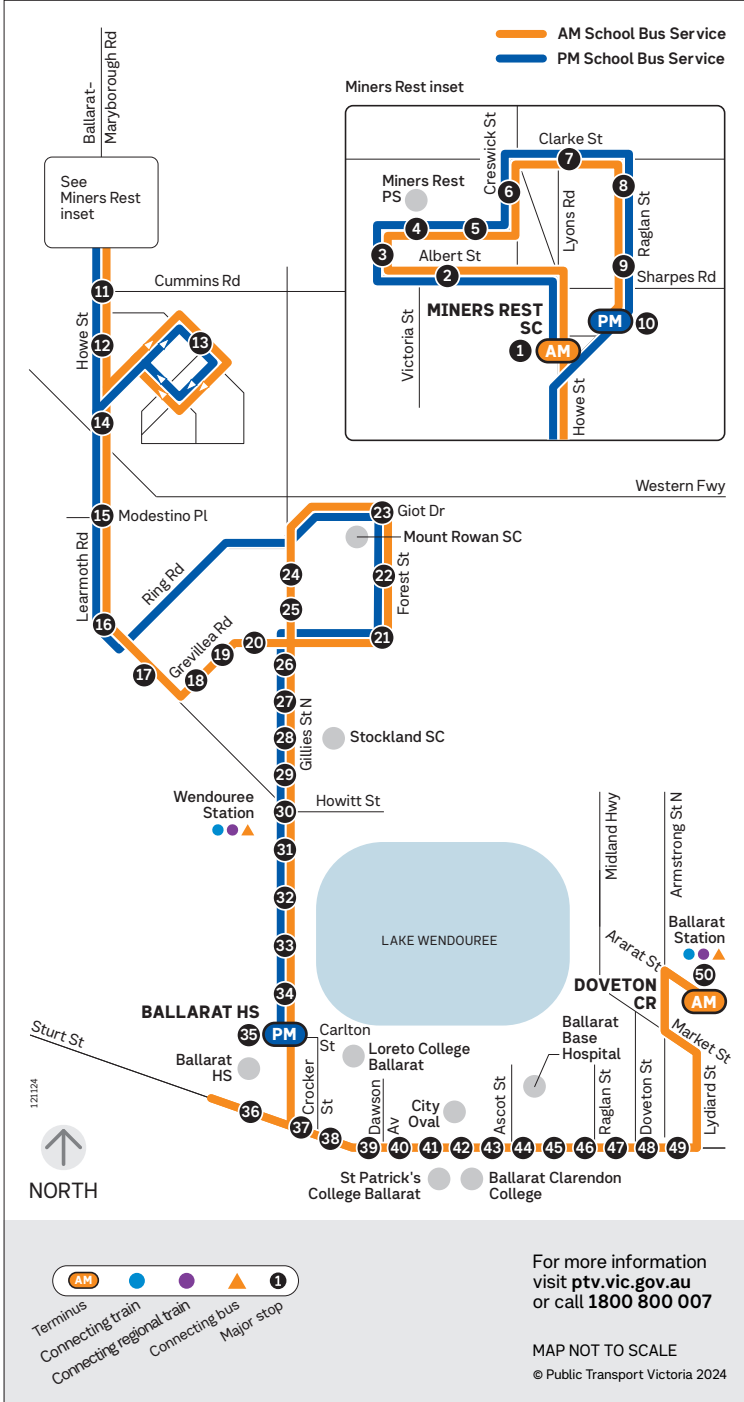

## 33 Miners Rest – Ballarat Station

Via Mount Rowan Sec Col and Ballarat High School

## 36 Ballarat High School – Miners Rest

via Mount Rowan Sec Col

### Monday to Friday

SCHOOL BUS STOP	PM
35 Ballarat HS	3.25
34 Aquatic Centre	3.26
33 Lake Gardens Av	3.27
32 Stirling Dr	3.28
31 Ballarat Horticulture Centre	3.28
30 Gillies St	3.29
21 Grevillea Rd	3.34
22 Hancock St	3.35
23 Mount Rowan Secondary College	3.36
16 Nursery La	3.44
15 Modestino Pl	3.46
14 McArthur Park Bvd	3.51
13 Macarthur Park	3.52
11 Cummins Rd	3.57
1 Miners Rest SC	4.00
2 Victoria St	4.03
3 Albert St	4.04
4 Miners Rest PS	4.05
5 Creswick St	4.06
6 Clarke St	4.07
7 Lyons St	4.08
8 Kennedys Rd	4.10
9 Sharpes Rd	4.11
10 Miners Rest SC	4.12