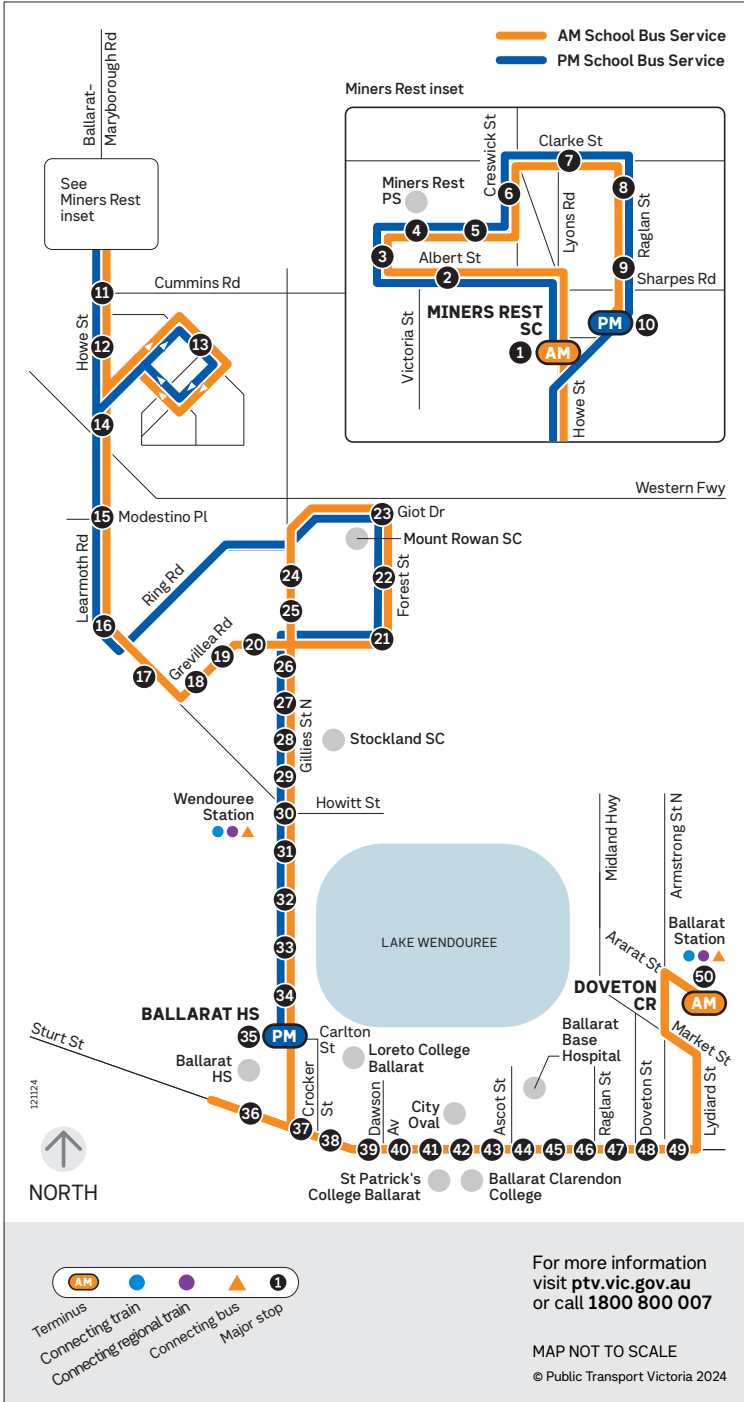

## 33 Miners Rest – Ballarat Station

Via Mount Rowan Sec Col and Ballarat High School

### Monday to Friday

SCHOOL BUS STOP	AM
1 Miners Rest SC	8.00
2 Victoria St	8.02
3 Albert St	8.03
4 Miners Rest PS	8.04
5 Creswick St	8.04
6 Clarke St	8.05
7 Lyons St	8.06
8 Kennedys Rd	8.07
9 Sharpes Rd	8.08
10 Miners Rest SC	8.09
11 Cummins Rd	8.11
12 Arranmore Dr	8.13
13 Macarthur Park	8.15
14 McArthur Park Bvd	8.17
15 Modestino Pl	8.21
16 Waltham Dr	8.24
17 Azalea Av	8.26
18 Learmonth Rd	8.27
19 Primrose St	8.28
20 Yuille Park Community College	8.30
21 Grevillea Rd	8.33
22 Hancock St	8.34
23 Mount Rowan Secondary College	8.36
24 McKenzie Dr	8.38
25 Waldemar St	8.39
26 Grevillea Rd	8.40
27 Aster St	8.40
28 Stockland SC	8.41
29 Queen Elizabeth Village	8.42
31 Gregory St	8.43
32 Stirling Dr	8.43
33 Lake Gardens Av	8.44
34 Botanical Gardens	8.45
35 Carlton St	8.45
36 Ballarat HS	8.48

## 36 Ballarat High School – Miners Rest

via Mount Rowan Sec Col