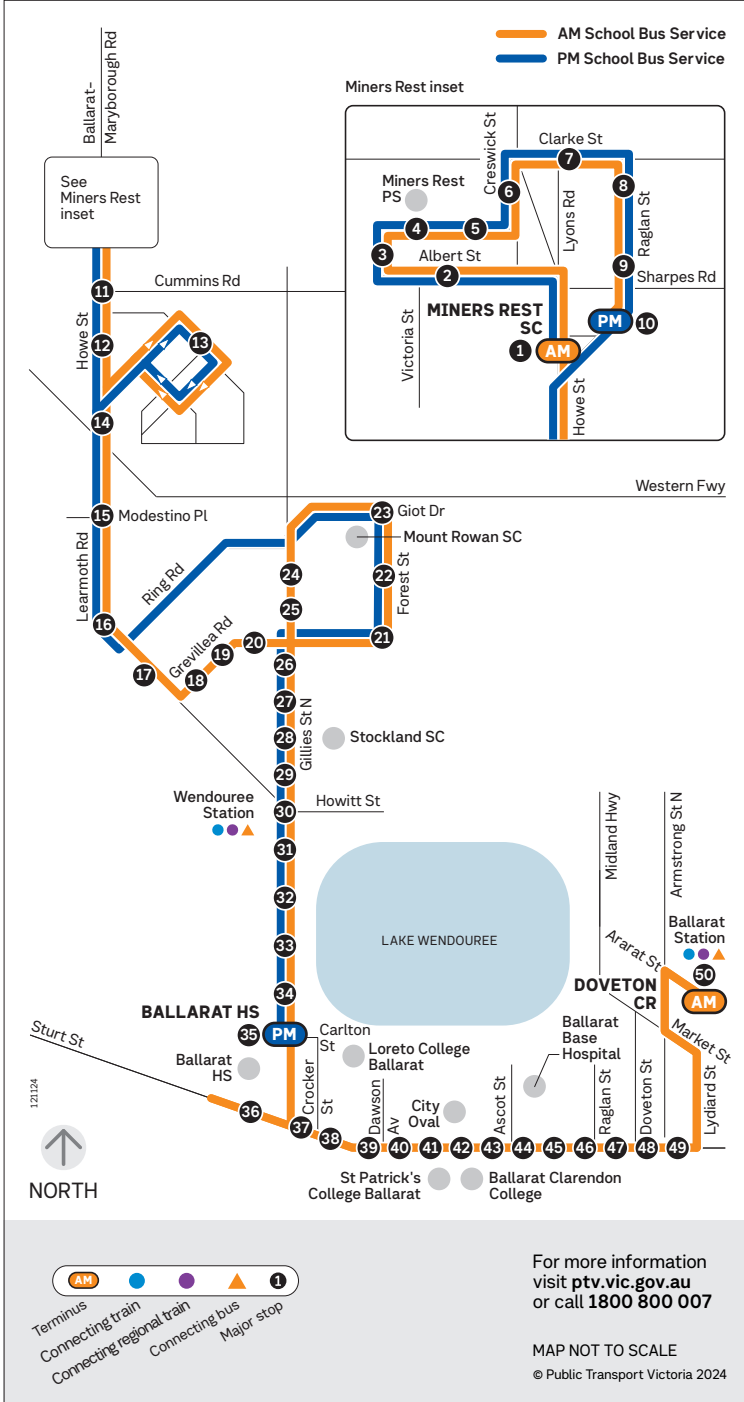

## 33 Miners Rest – Ballarat Station

Via Mount Rowan Sec Col and Ballarat High School

### Monday to Friday

SCHOOL BUS STOP	AM
1 Miners Rest SC	8.00
2 Victoria St	8.02
3 Albert St	8.03
4 Miners Rest PS	8.04
5 Creswick St	8.04
6 Clarke St	8.05
7 Lyons St	8.06
8 Kennedys Rd	8.07
9 Sharpes Rd	8.08
10 Miners Rest SC	8.09
11 Cummins Rd	8.11
12 Arranmore Dr	8.13
13 Macarthur Park	8.15
14 McArthur Park Bvd	8.17
15 Modestino Pl	8.21
16 Waltham Dr	8.24
17 Azalea Av	8.26
18 Learmonth Rd	8.27
19 Primrose St	8.28
20 Yuille Park Community College	8.30
21 Grevillea Rd	8.33
22 Hancock St	8.34
23 Mount Rowan Secondary College	8.36
24 McKenzie Dr	8.38
25 Waldemar St	8.39
26 Grevillea Rd	8.40
27 Aster St	8.40
28 Stockland SC	8.41
29 Queen Elizabeth Village	8.42
31 Gregory St	8.43
32 Stirling Dr	8.43
33 Lake Gardens Av	8.44
34 Botanical Gardens	8.45
35 Carlton St	8.45
36 Ballarat HS	8.48

## 36 Ballarat High School – Miners Rest

via Mount Rowan Sec Col