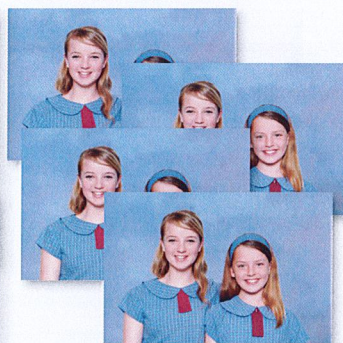

IMPORTANT: Sibling packages must be ordered before photo day, so your school knows to collect your children on photo day for a sibling photo. Final online orders for siblings close at 12.00 a.m. the night before your school's first photo day. If you miss the order cut off, let your school know you would like a sibling photo taken, collect a sibling envelope from your school and return the completed order envelope (including exact cash payment) directly to our photographers. Sibling photographs are by request and cannot be ordered after photo day. Only siblings attending the school are permitted to be photographed.

DELUXE PACKAGE \$48.00

A
PACK
DELUXE

203x254mm (10x8")

126x176mm (4)

38x135mm

38x63mm

82x127mm

63x87mm

package includes high res digital portrait image

VALUE PACKAGE \$33.00

B
PACK
VALUE

203x254mm (10x8")

126x176mm (2)

26x41mm (3)

38x63mm

38x135mm