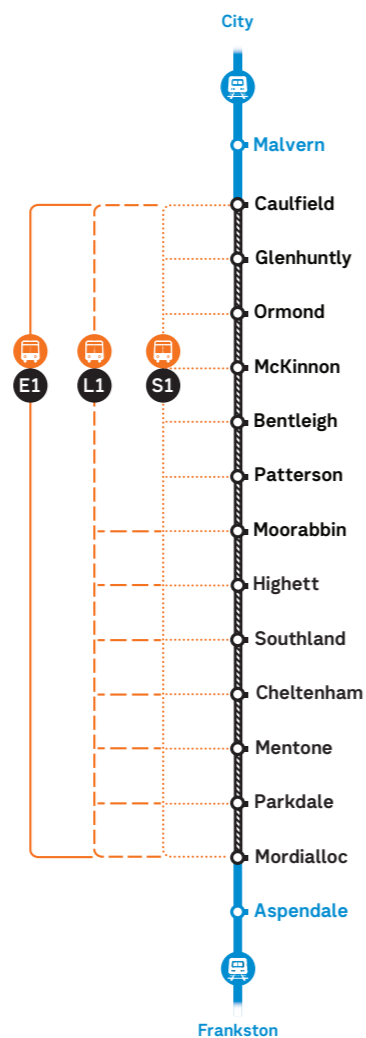

Between Caulfield and Mordialloc

8.30pm Friday 9 December to
1.15am Saturday 10 December