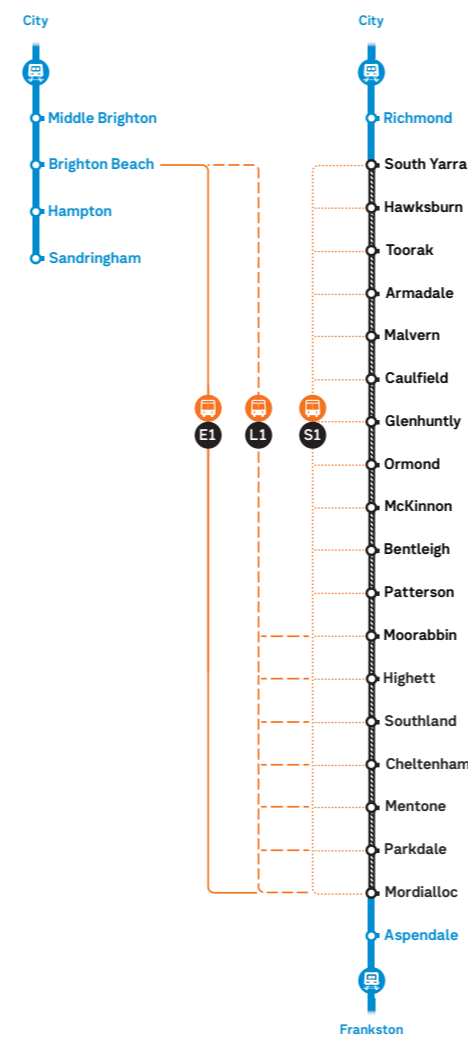

At Glenhuntly Station Platform 1 will be closed from **Monday 12 December to mid-2023**.

During this time, trains between Glenhuntly and Moorabbin will not stop at Platform 1. City bound trains will depart from Platform 2, while Frankston bound trains will use Platform 3.

Weekday and weekend works

Between Frankston and Stony Point

8.30pm Tuesday 6 December to
last service Sunday 11 December

Other disruptions on the Frankston and Stony Point lines

Buses replace trains on the weekend and at night between the following stations:

- Caulfield to Moorabbin** 8.30pm to last service, Sunday 4 December
- Richmond to Moorabbin** 8.30pm to last service each night, Monday 12 December to Wednesday 14 December
- Caulfield to Mordialloc** 8.30pm Friday 16 December to last service Sunday 18 December
- Caulfield to Mordialloc** 8.30pm to last service each night, Monday 19 December to Wednesday 21 December

Local travel impacts

Tram Route 67 disruptions

Buses replace Route 67 trams between Stop 14 Arts Precinct and Stop 68 Carnegie Terminus **from 8pm to last service each night, Tuesday 6 December to Thursday 8 December.**