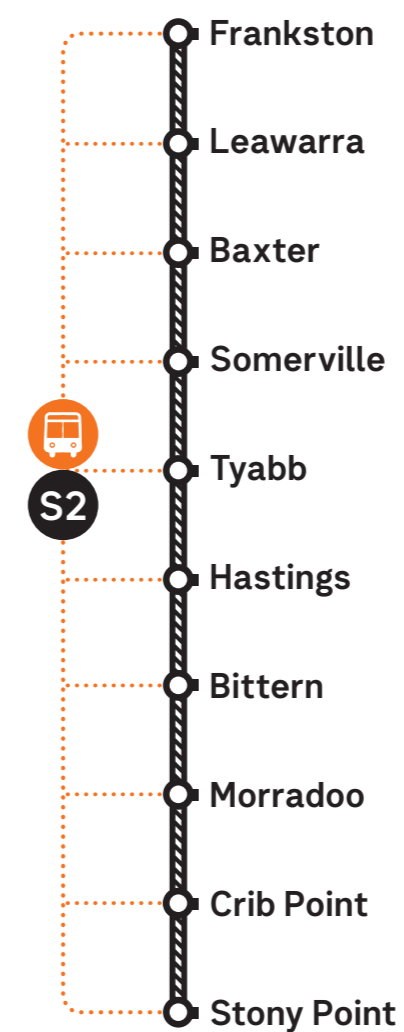

At Glenhuntly Station Platform 1 will be closed from **Monday 12 December to mid-2023**.

During this time, trains between Glenhuntly and Moorabbin will not stop at Platform 1. City bound trains will depart from Platform 2, while Frankston bound trains will use Platform 3.

Weekday and weekend works

Between Frankston and Stony Point

8.30pm Tuesday 6 December to
last service Sunday 11 December

Other disruptions on the Frankston and Stony Point lines

Buses replace trains on the weekend and at night between the following stations:

- Caulfield to Moorabbin** 8.30pm to last service, Sunday 4 December
- Richmond to Moorabbin** 8.30pm to last service each night, Monday 12 December to Wednesday 14 December
- Caulfield to Mordialloc** 8.30pm Friday 16 December to last service Sunday 18 December
- Caulfield to Mordialloc** 8.30pm to last service each night, Monday 19 December to Wednesday 21 December

Local travel impacts

Tram Route 67 disruptions

Buses replace Route 67 trams between Stop 14 Arts Precinct and Stop 68 Carnegie Terminus **from 8pm to last service each night, Tuesday 6 December to Thursday 8 December.**