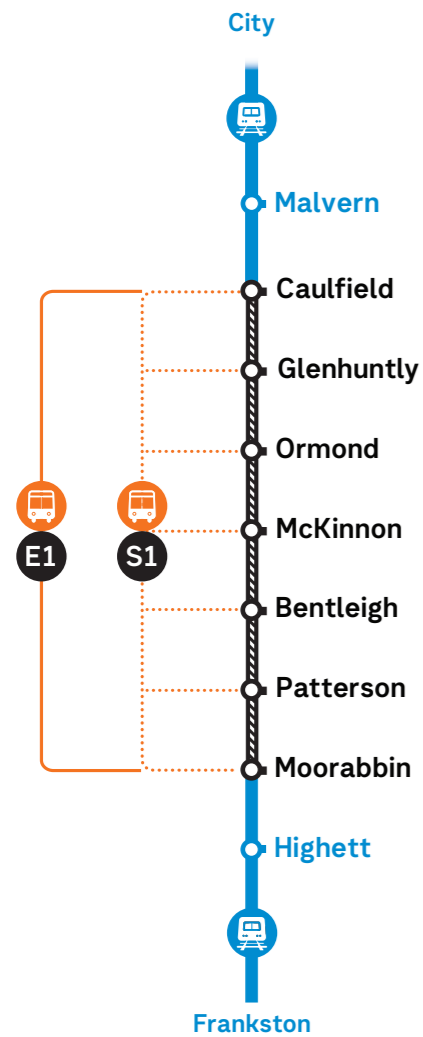

Buses replace trains

Train replacement bus services

- **S1 S2** Stopping all stations
- **L1** Limited Express
- **E1** Express

Weekday works

Between Caulfield and Moorabbin

8.30pm Tuesday 6 December to
8.30pm Friday 9 December