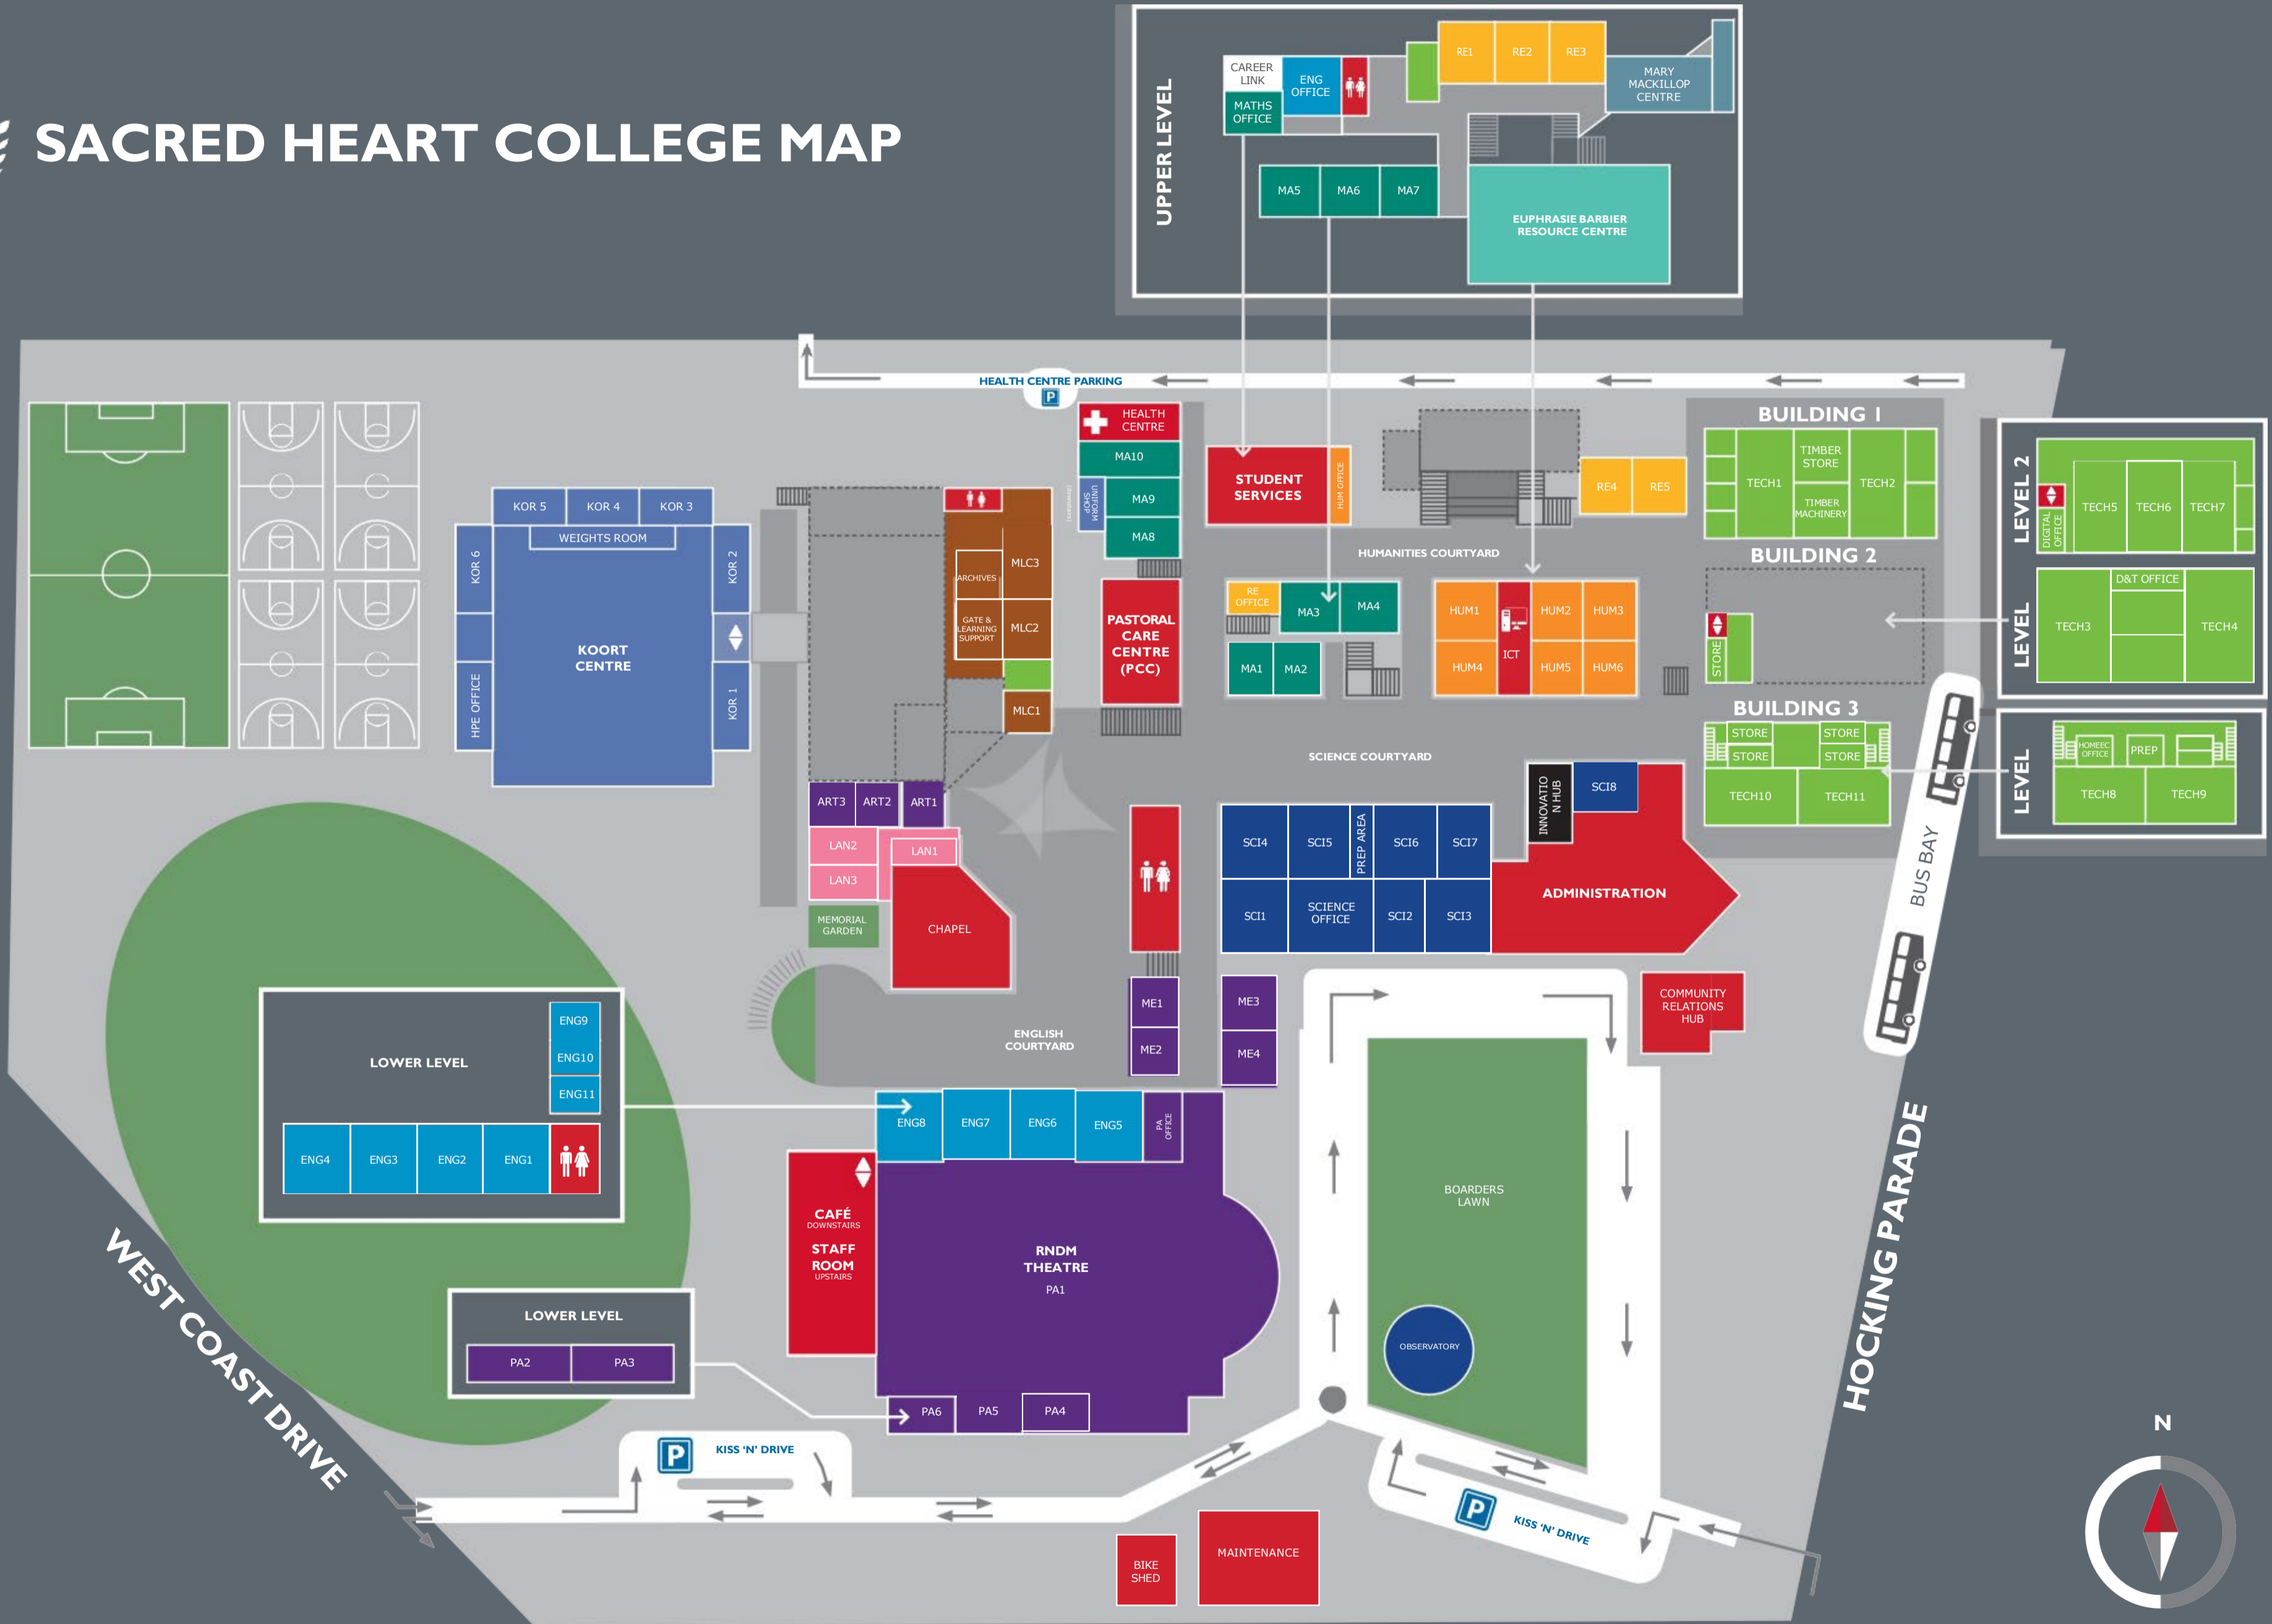

# SACRED HEART COLLEGE MAP

## MAP LEGEND

- ADMIN
- ARTS
- CAREERLINK
- ENGLISH
- EUPHRASIE BARBIER RESOURCE CENTRE
- HEALTH & PHYSICAL EDUCATION
- HUMANITIES
- LANGUAGES
- McINERNEY LEARNING CENTRE
- MATHS
- MARY MACKILLOP CENTRE
- RE
- SCIENCE
- T&E
- INNOVATION HUB
- ICT HELP DESK
- P PARKING
- TOILETS
- HEALTH CENTRE
- LIFT

WEST COAST DRIVE

HOCKING PARADE