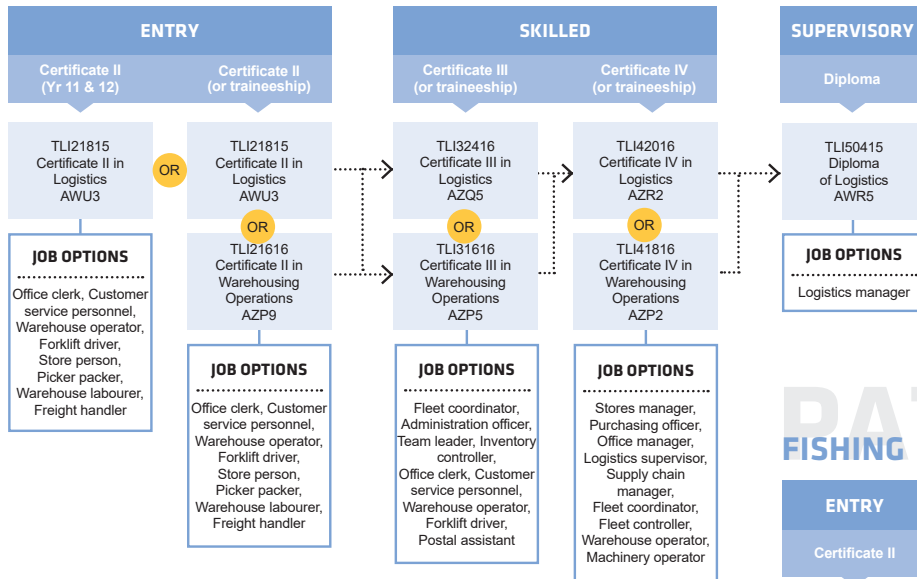

Ph: 13 64 64 Find out more about Jobs and Skills Centres at www.jobsandskills.wa.gov.au

Connect with us...

PATHWAYS LOGISTICS

PATHWAYS FISHING

PATHWAYS AQUACULTURE

PATHWAYS OUTDOOR RECREATION

1800 001 001

info@smtafe.wa.edu.au