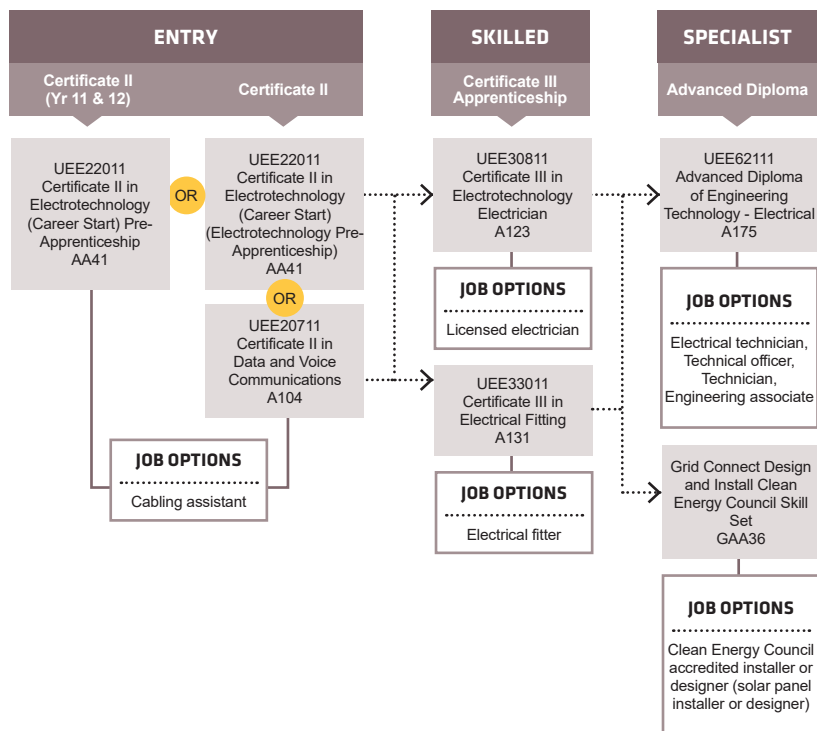

PATHWAYS ELECTRICAL

1800 001 001 | info@smtafe.wa.edu.au | southmetrotafe.wa.edu.au

Connect with us...

South Metropolitan TAFE: RTO: 52787 TEQSA: PRV14272 CRICOS: 00020G

Visit your nearest TAFE Jobs and Skills Centre at Mandurah, Rockingham or Thornlie campuses for advice and information on careers, training and employment. Services are free and accessible to all members of the community.

Ph: 13 64 64 Find out more about Jobs and Skills Centres at www.jobsandskills.wa.gov.au

Connect with us...