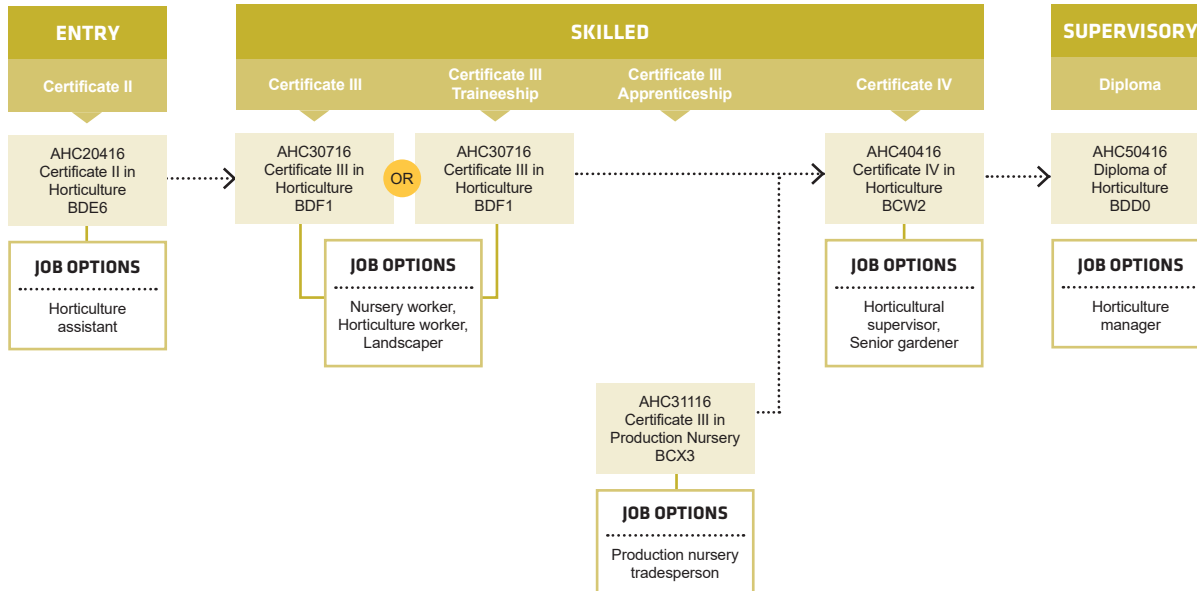

Ph: 13 64 64 Find out more about Jobs and Skills Centres at www.jobsandskills.wa.gov.au

Connect with us...

PATHWAYS

CONSERVATION

PATHWAYS

HORTICULTURE

1800 001 001 | info@smtafe.wa.edu.au | southmetrotafe.wa.edu.au