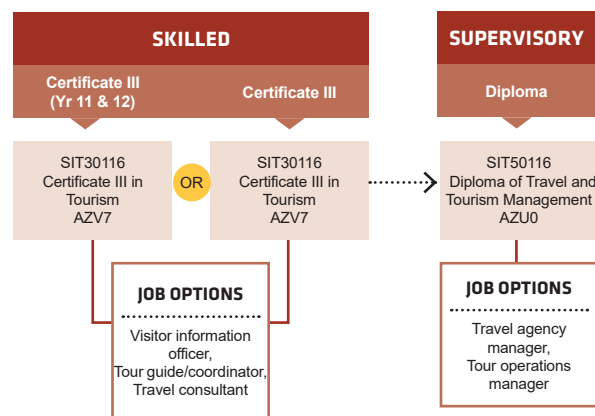

Ph: 13 64 64 Find out more about Jobs and Skills Centres at www.jobsandskills.wa.gov.au

Connect with us...

PATHWAYS

COOKERY

PATHWAYS

EVENTS

PATHWAYS

TOURISM