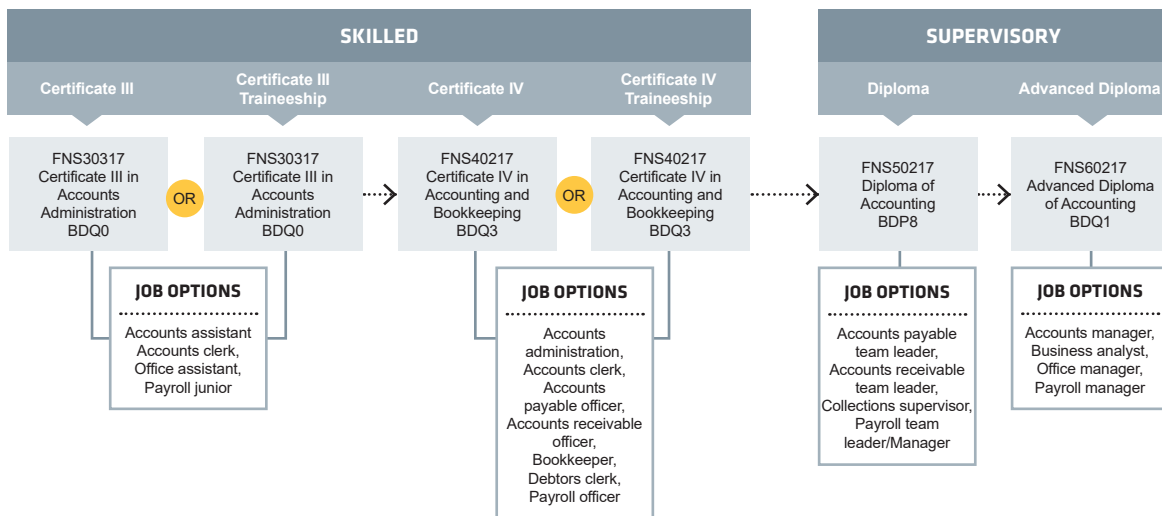

Ph: 13 64 64 Find out more about Jobs and Skills Centres at www.jobsandskills.wa.gov.au

Connect with us...

PATHWAYS

TRAINING AND ASSESSMENT

PATHWAYS

FINANCIAL SERVICES

1800 001 001 | info@smtafe.wa.edu.au | southmetrotafe.wa.edu.au