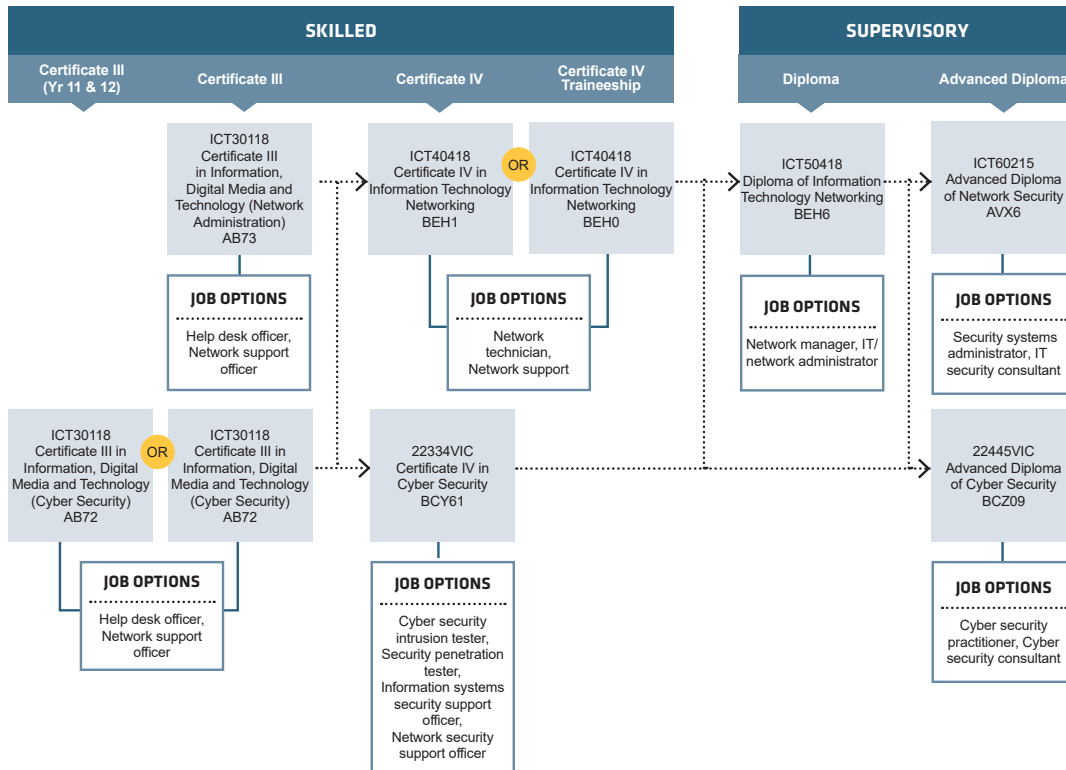

Ph: 13 64 64 Find out more about Jobs and Skills Centres at www.jobsandskills.wa.gov.au

Connect with us...

course search

apply and enrol

PATHWAYS PROGRAMMING AND WEB DESIGN

PATHWAYS GENERAL IT

PATHWAYS

NETWORKING AND SECURITY