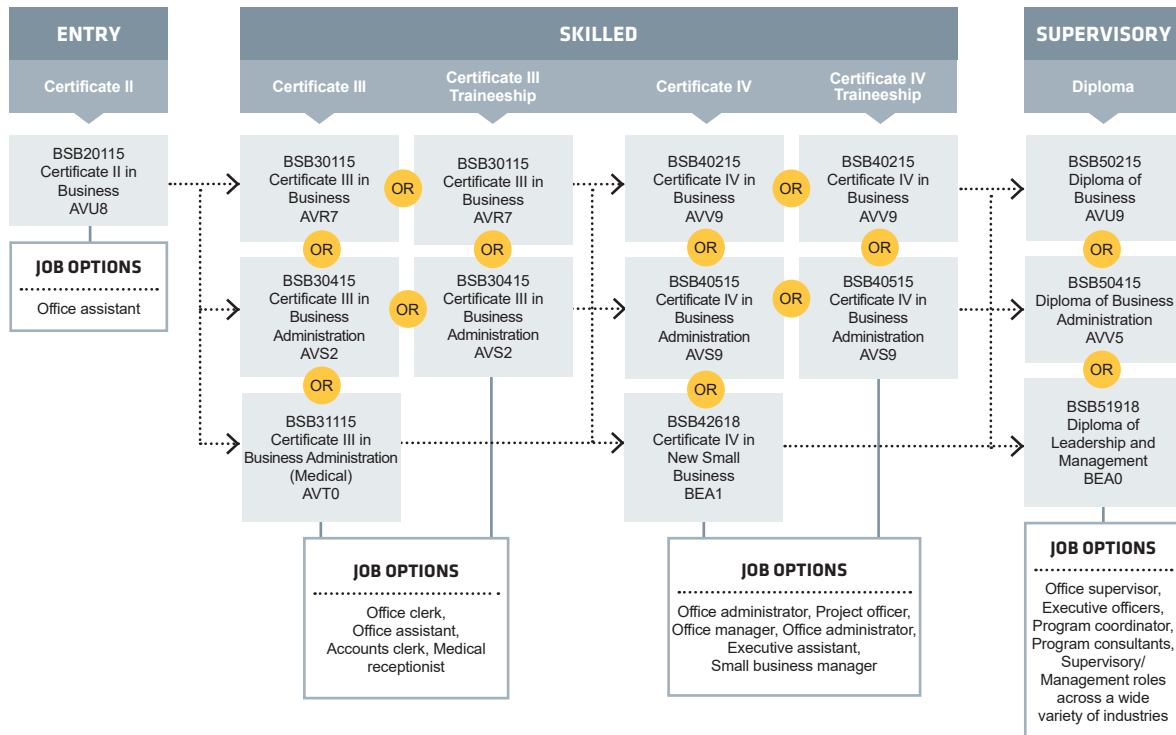

Ph: 13 64 64 Find out more about Jobs and Skills Centres at www.jobsandskills.wa.gov.au

Connect with us...

course search

apply and enrol

PATHWAYS BUSINESS

PATHWAYS MANAGEMENT

1800 001 001 | info@smtafe.wa.edu.au | southmetrotafe.wa.edu.au