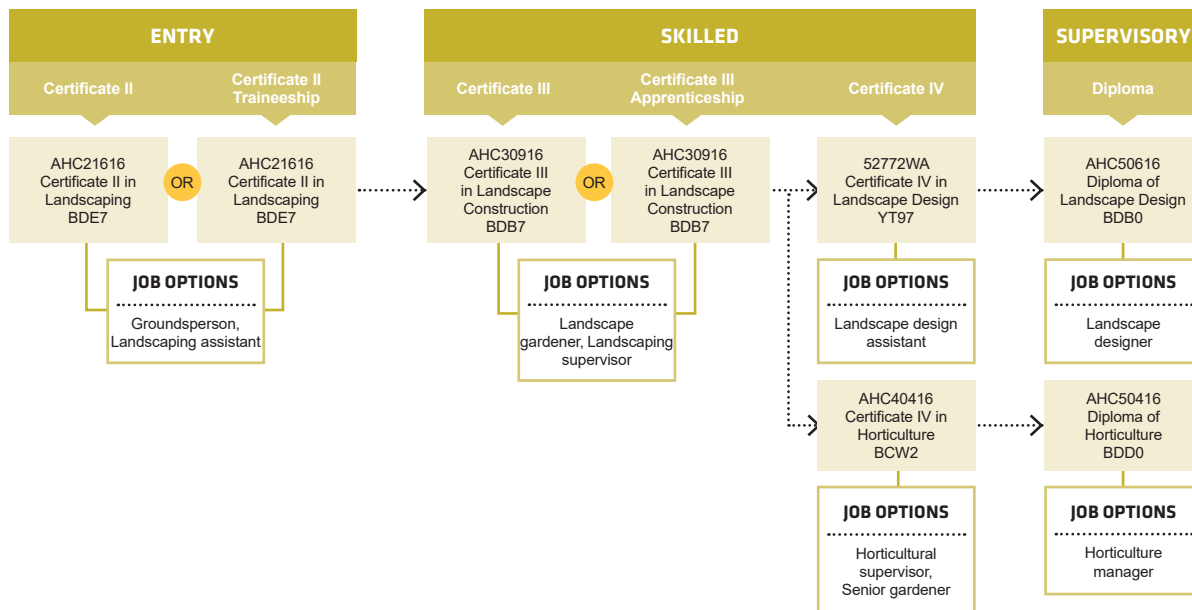

PATHWAYS

LANDSCAPING