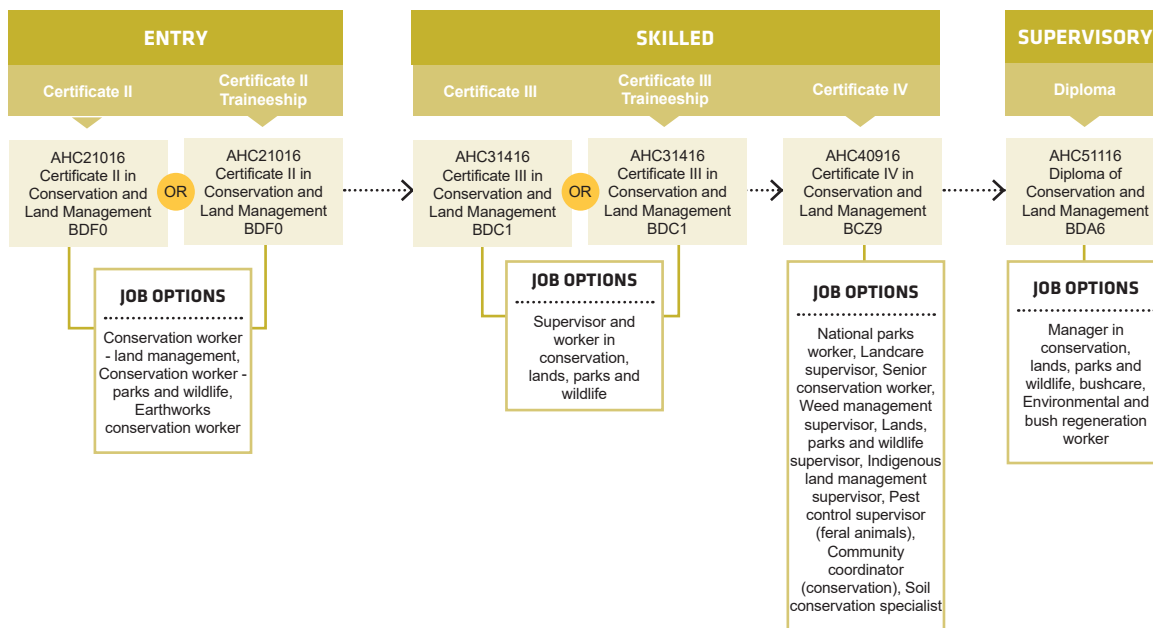

PATHWAYS

CONSERVATION