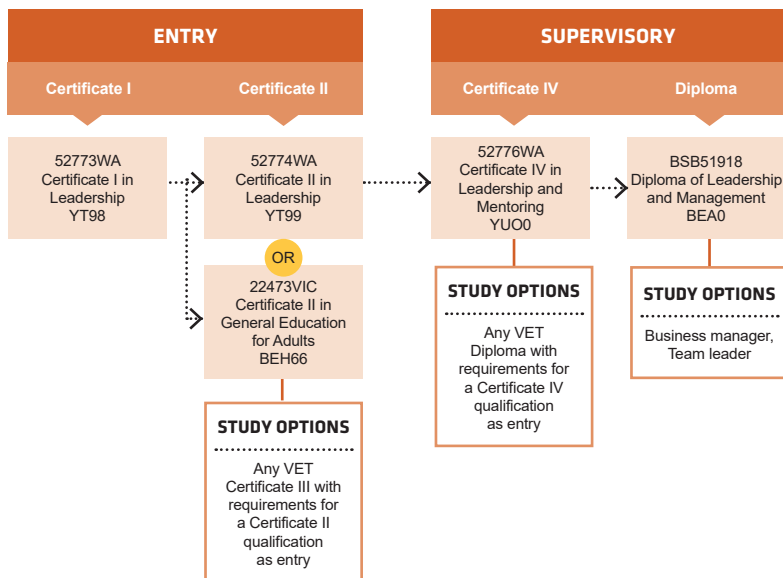

Ph: 13 64 64 Find out more about Jobs and Skills Centres at www.jobsandskills.wa.gov.au

Connect with us...

course search

apply and enrol

PATHWAYS GENERAL EDUCATION

PATHWAYS LEADERSHIP

PATHWAYS

MIGRANT ENGLISH