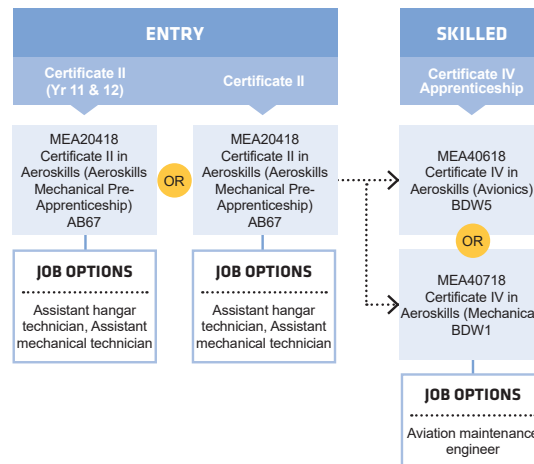

course search

apply and enrol

PATHWAYS PILOT STUDIES

PATHWAYS CABIN CREW

PATHWAYS AIRCRAFT MAINTENANCE

1800 001 001

info@smtafe.wa.edu.au

southmetrotafe.wa.edu.au