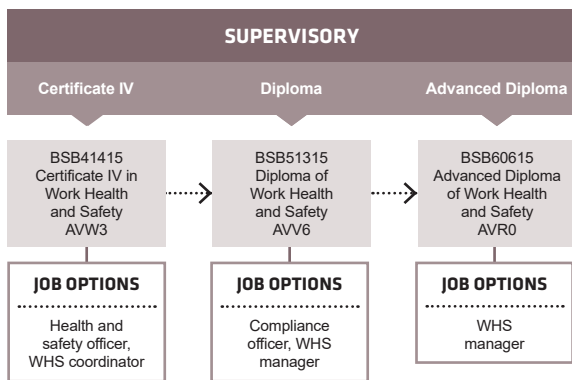

Ph: 13 64 64 Find out more about Jobs and Skills Centres at www.jobsandskills.wa.gov.au

Connect with us...

PATHWAYS

LOCKSMITHING

PATHWAYS

WORK, HEALTH AND SAFETY

1800 001 001 | info@smtafe.wa.edu.au | southmetrotafe.wa.edu.au