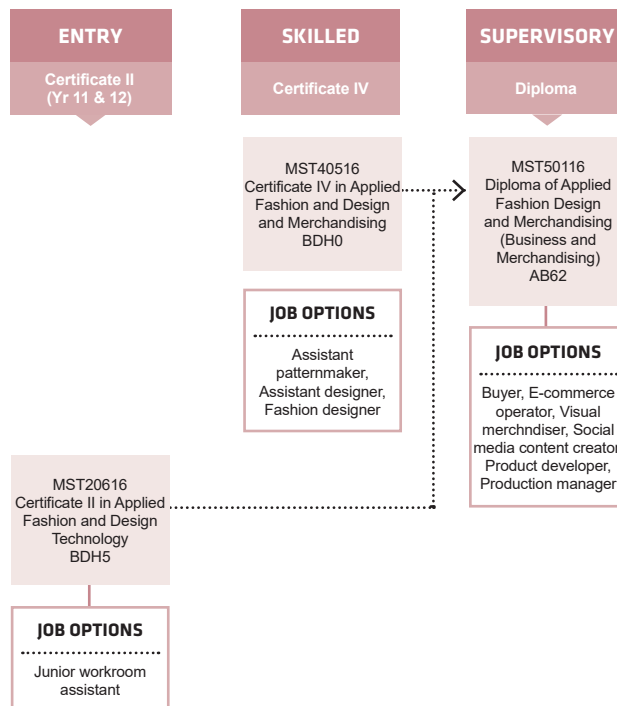

Ph: 13 64 64 Find out more about Jobs and Skills Centres at www.jobsandskills.wa.gov.au

Connect with us...

course search

apply and enrol

PATHWAYS HAIRDRESSING

PATHWAYS FLORISTRY

PATHWAYS BEAUTY

PATHWAYS

FASHION DESIGN AND MERCHANDISING (DESIGN AND PRODUCT DEVELOPMENT)

PATHWAYS

FASHION DESIGN AND MERCHANDISING (BUSINESS AND MERCHANDISING)

course search

apply and enrol

Defence in Western Australia also includes supportive industries such as logistics and warehousing, maritime, information technology and engineering. See those pathways guides to explore courses with strong employment growth.