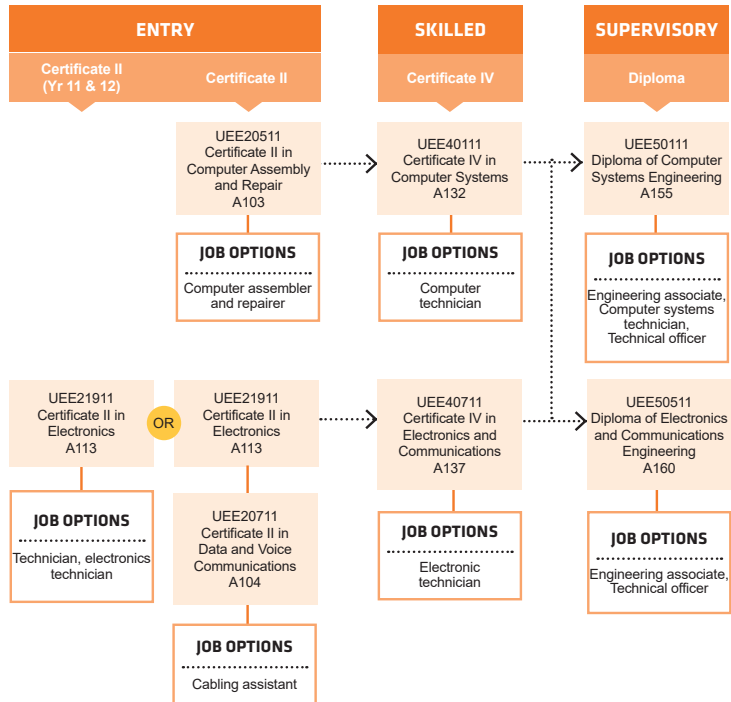

Ph: 13 64 64 Find out more about Jobs and Skills Centres at www.jobsandskills.wa.gov.au

Connect with us...

PATHWAYS

REFRIGERATION AND AIR-CONDITIONING

PATHWAYS

ELECTRONICS

1800 001 001

info@smtafe.wa.edu.au