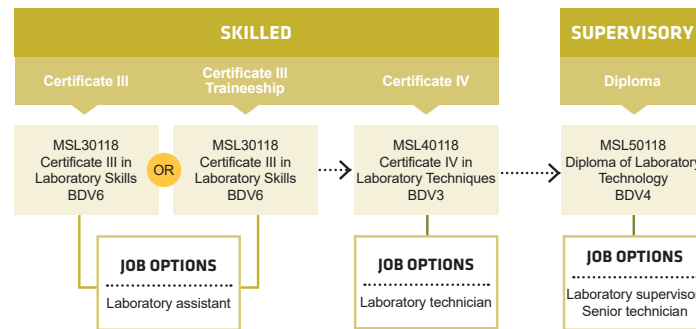

Ph: 13 64 64 Find out more about Jobs and Skills Centres at www.jobsandskills.wa.gov.au

Connect with us...   

PATHWAYS

PEST MANAGEMENT

PATHWAYS

LABORATORY OPERATIONS

1800 001 001

info@smtafe.wa.edu.au