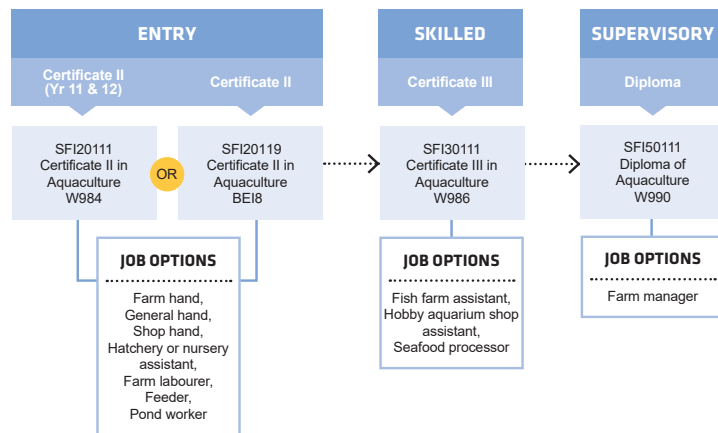

Ph: 13 64 64 Find out more about Jobs and Skills Centres at www.jobsandskills.wa.gov.au

Connect with us...

PATHWAYS LOGISTICS

PATHWAYS FISHING

PATHWAYS AQUACULTURE

PATHWAYS OUTDOOR RECREATION

1800 001 001

info@smtafe.wa.edu.au