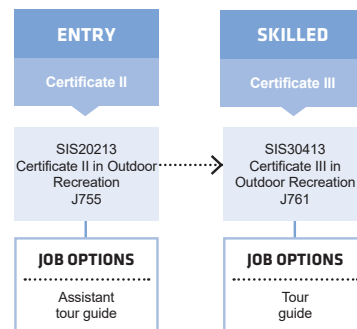

Ph: 13 64 64 Find out more about Jobs and Skills Centres at www.jobsandskills.wa.gov.au

Connect with us...

PATHWAYS LOGISTICS

PATHWAYS FISHING

PATHWAYS AQUACULTURE

PATHWAYS OUTDOOR RECREATION

1800 001 001

info@smtafe.wa.edu.au