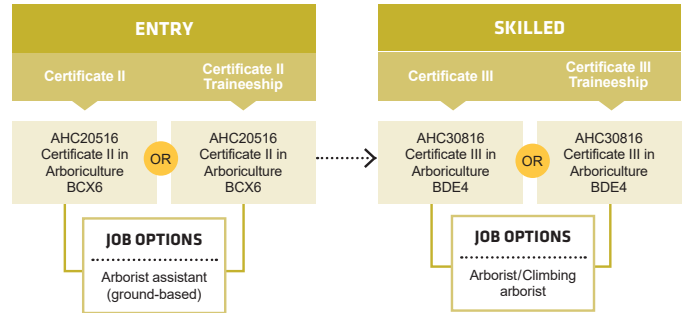

Ph: 13 64 64 Find out more about Jobs and Skills Centres at www.jobsandskills.wa.gov.au

Connect with us...

course search

apply and enrol

PATHWAYS ARBORICULTURE

PATHWAYS ANIMAL

1800 001 001

info@smtafe.wa.edu.au