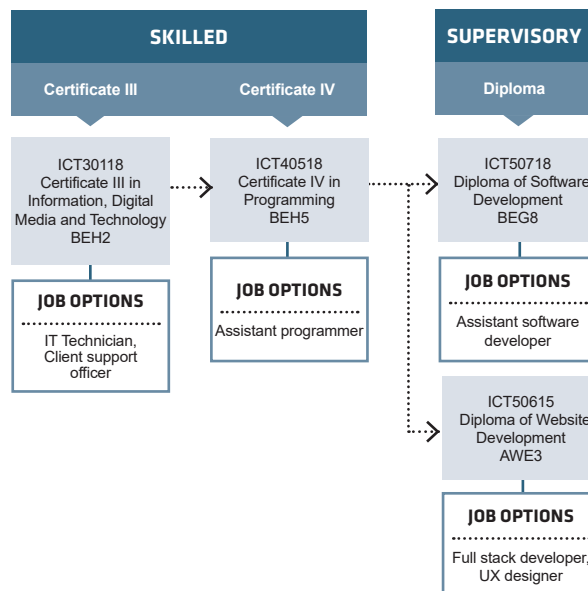

Ph: 13 64 64 Find out more about Jobs and Skills Centres at www.jobsandskills.wa.gov.au

Connect with us...

course search

apply and enrol

PATHWAYS PROGRAMMING AND WEB DESIGN

PATHWAYS GENERAL IT

PATHWAYS

NETWORKING AND SECURITY