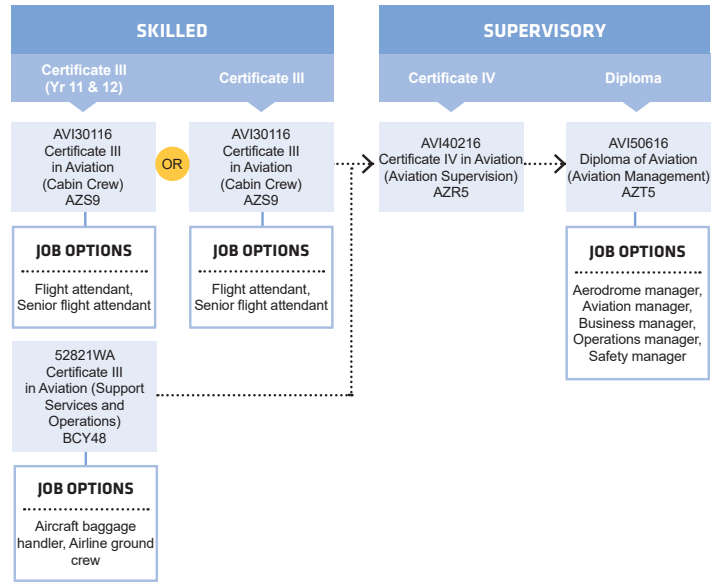

course search

apply and enrol

PATHWAYS PILOT STUDIES

PATHWAYS CABIN CREW

PATHWAYS AIRCRAFT MAINTENANCE

1800 001 001

info@smtafe.wa.edu.au

southmetrotafe.wa.edu.au