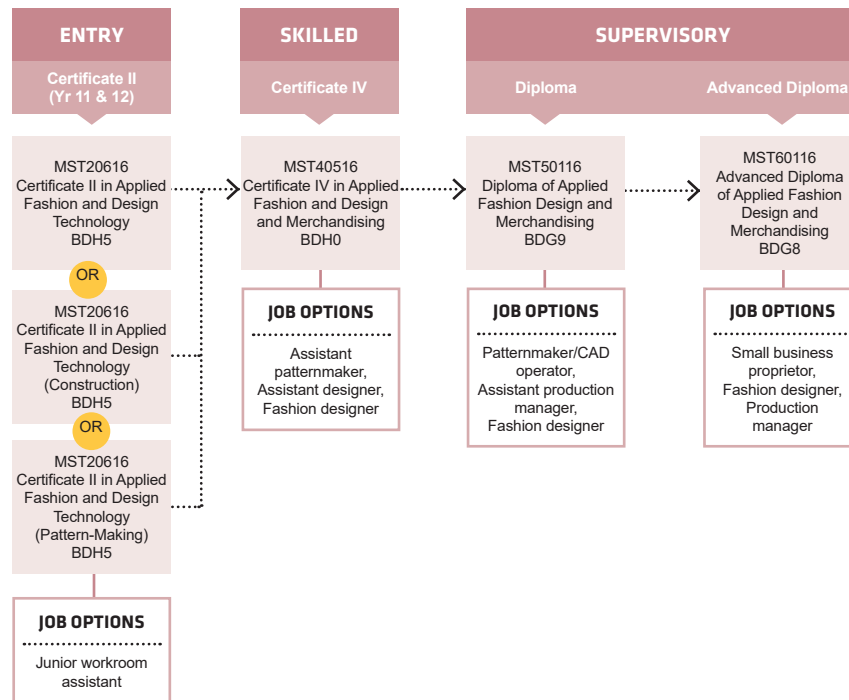

Ph: 13 64 64 Find out more about Jobs and Skills Centres at www.jobsandskills.wa.gov.au

Connect with us...

course search

apply and enrol

PATHWAYS HAIRDRESSING

PATHWAYS FLORISTRY

PATHWAYS BEAUTY

PATHWAYS

FASHION DESIGN AND MERCHANDISING (DESIGN AND PRODUCT DEVELOPMENT)

PATHWAYS

FASHION DESIGN AND MERCHANDISING (BUSINESS AND MERCHANDISING)

course search

apply and enrol

Defence in Western Australia also includes supportive industries such as logistics and warehousing, maritime, information technology and engineering. See those pathways guides to explore courses with strong employment growth.