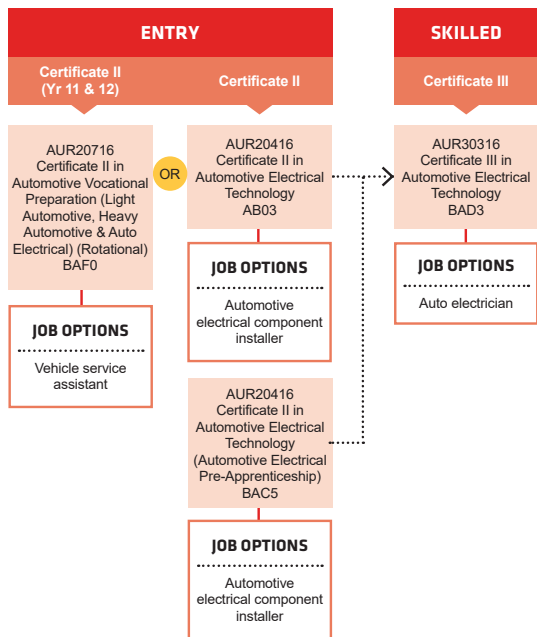

PATHWAYS

AUTO ELECTRICAL

1800 001 001

info@smtafe.wa.edu.au

southmetrotafe.wa.edu.au

Connect with us...

South Metropolitan TAFE: RTO: 52787 TEQSA: PRV14272 CRICOS: 00020G

Visit your nearest TAFE Jobs and Skills Centre at Mandurah, Rockingham or Thornlie campuses for advice and information on careers, training and employment. Services are free and accessible to all members of the community.

Ph: 13 64 64 Find out more about Jobs and Skills Centres at www.jobsandskills.wa.gov.au

Connect with us...