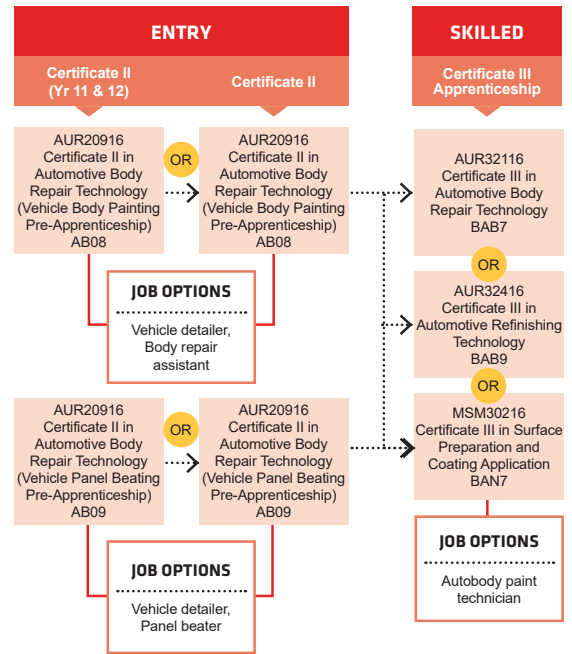

Ph: 13 64 64 Find out more about Jobs and Skills Centres at www.jobsandskills.wa.gov.au

Connect with us...

course search

apply and enrol

PATHWAYS LIGHT AUTOMOTIVE

PATHWAYS AUTOMOTIVE BODY REPAIR

PATHWAYS AIR CONDITIONING