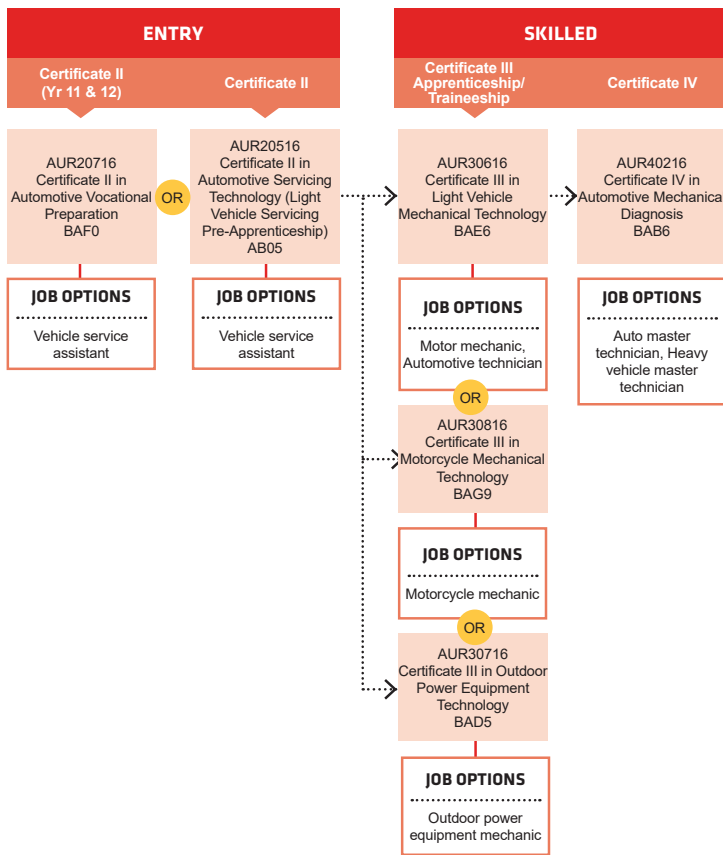

Ph: 13 64 64 Find out more about Jobs and Skills Centres at www.jobsandskills.wa.gov.au

Connect with us...

course search

apply and enrol

PATHWAYS LIGHT AUTOMOTIVE

PATHWAYS AUTOMOTIVE BODY REPAIR

PATHWAYS AIR CONDITIONING