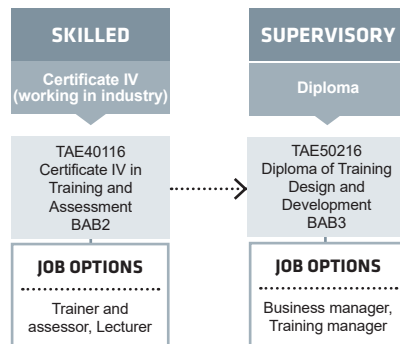

Ph: 13 64 64 Find out more about Jobs and Skills Centres at www.jobsandskills.wa.gov.au

Connect with us...

PATHWAYS

TRAINING AND ASSESSMENT

PATHWAYS

FINANCIAL SERVICES

1800 001 001 | info@smtafe.wa.edu.au | southmetrotafe.wa.edu.au