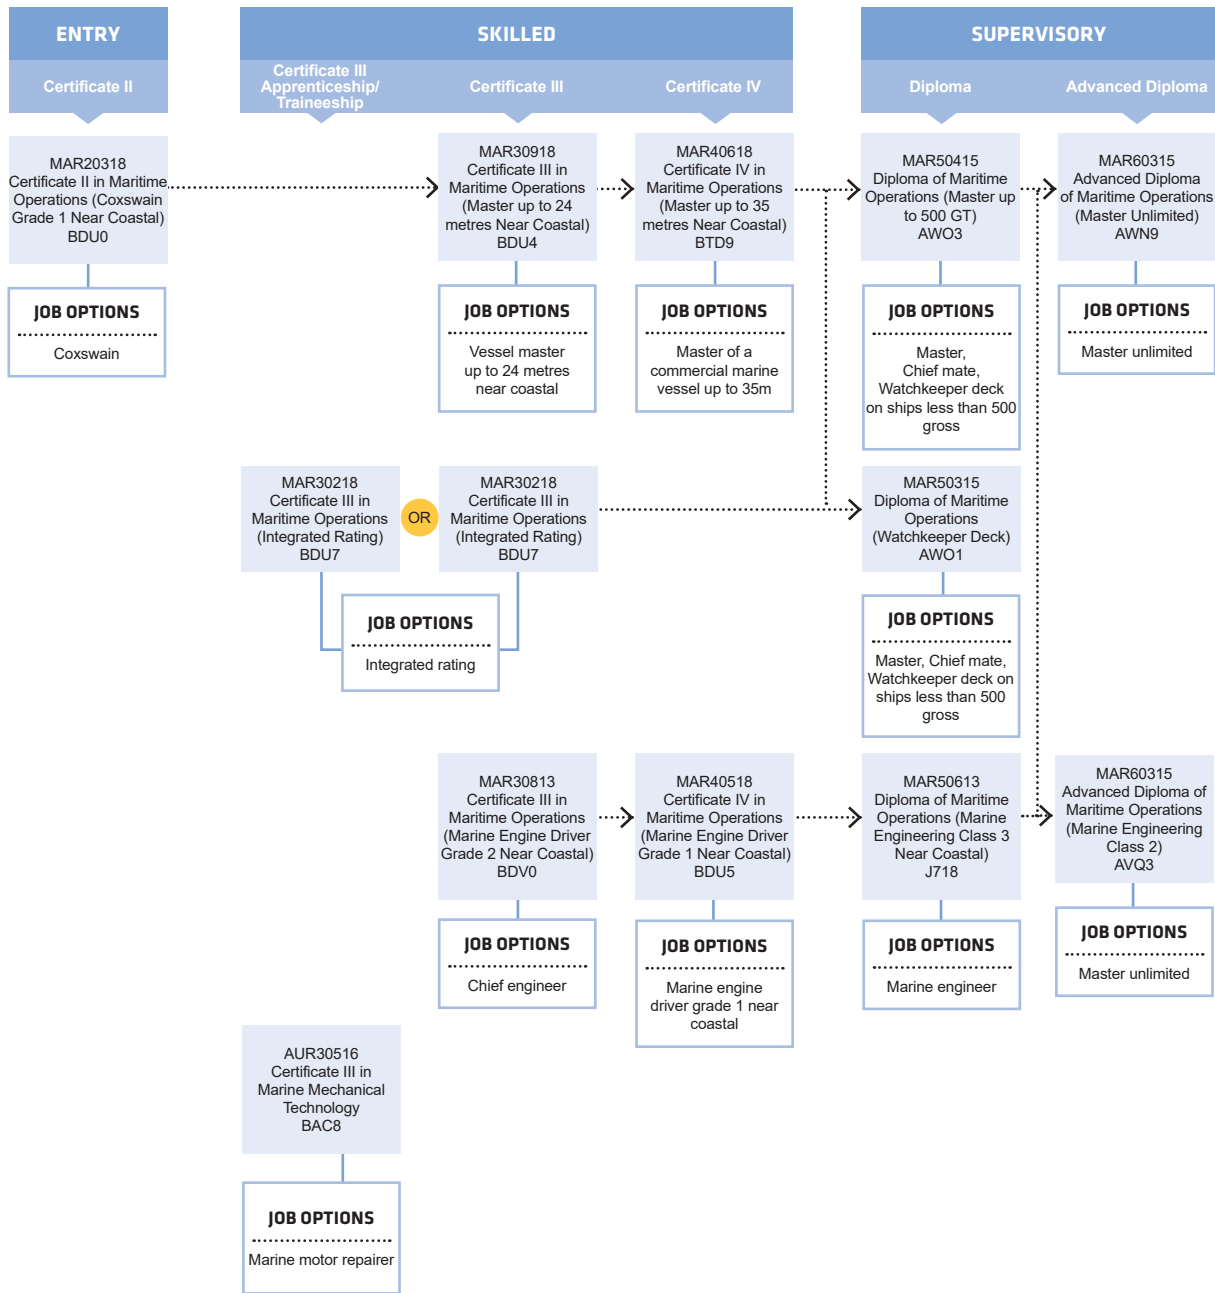

PATHWAYS

MARITIME OPERATIONS AND ENGINEERING

1800 001 001 | info@smtafe.wa.edu.au | southmetrotafe.wa.edu.au

Connect with us...

South Metropolitan TAFE: RTO: 52787 TEQSA: PRV14272 CRICOS: 00020G