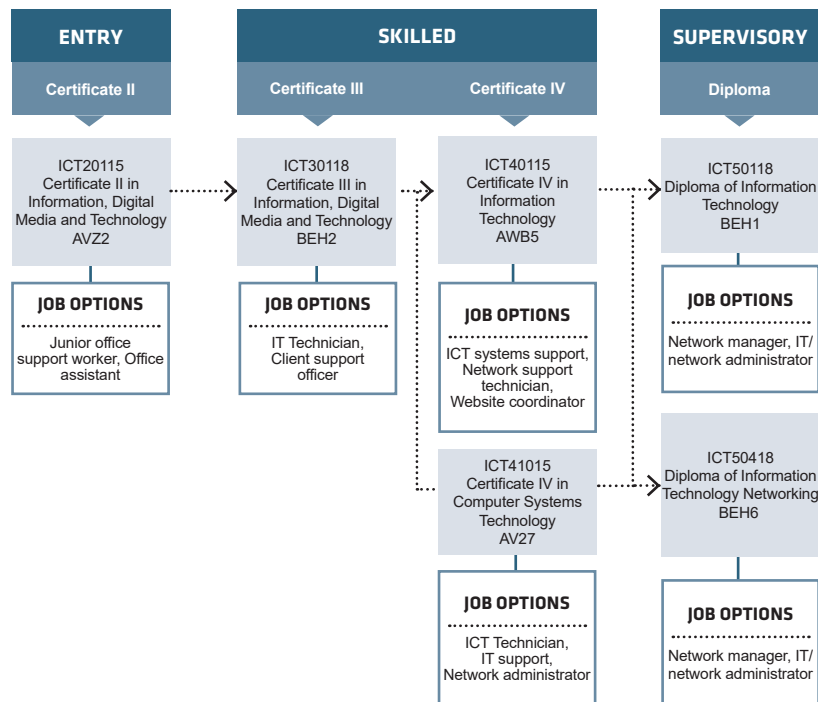

Ph: 13 64 64 Find out more about Jobs and Skills Centres at www.jobsandskills.wa.gov.au

Connect with us...

course search

apply and enrol

PATHWAYS PROGRAMMING AND WEB DESIGN

PATHWAYS GENERAL IT

PATHWAYS

NETWORKING AND SECURITY