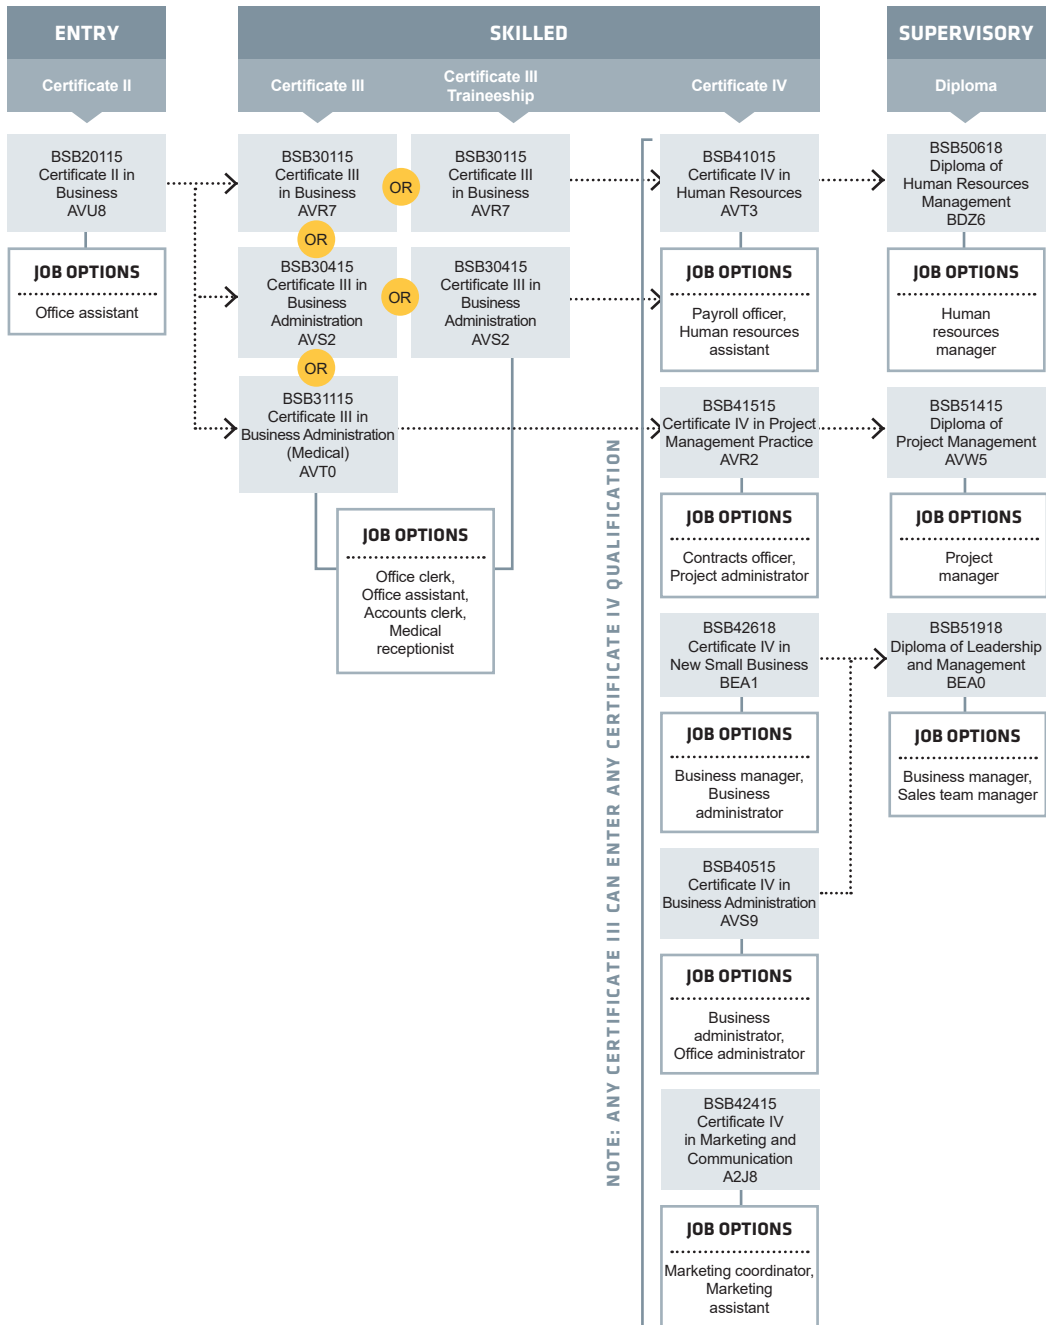

PATHWAYS MANAGEMENT

1800 001 001 | info@smtafe.wa.edu.au | southmetrotafe.wa.edu.au

Connect with us...

South Metropolitan TAFE: RTO: 52787 TEQSA: PRV14272 CRICOS: 00020G

Visit your nearest TAFE Jobs and Skills Centre at Mandurah, Rockingham or Thornlie campuses for advice and information on careers, training and employment. Services are free and accessible to all members of the community.

Ph: 13 64 64 Find out more about Jobs and Skills Centres at www.jobsandskills.wa.gov.au

Connect with us...