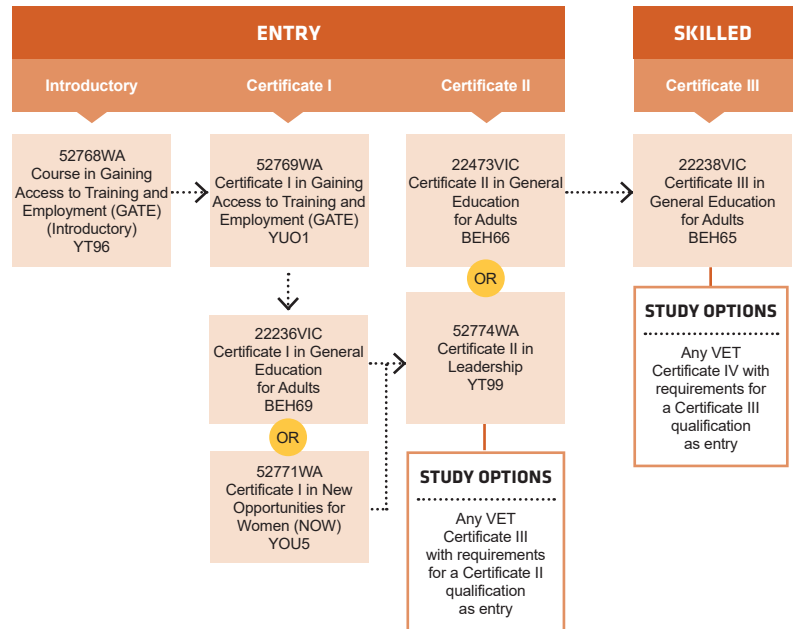

Ph: 13 64 64 Find out more about Jobs and Skills Centres at www.jobsandskills.wa.gov.au

Connect with us...

course search

apply and enrol

PATHWAYS GENERAL EDUCATION

PATHWAYS LEADERSHIP

PATHWAYS

MIGRANT ENGLISH