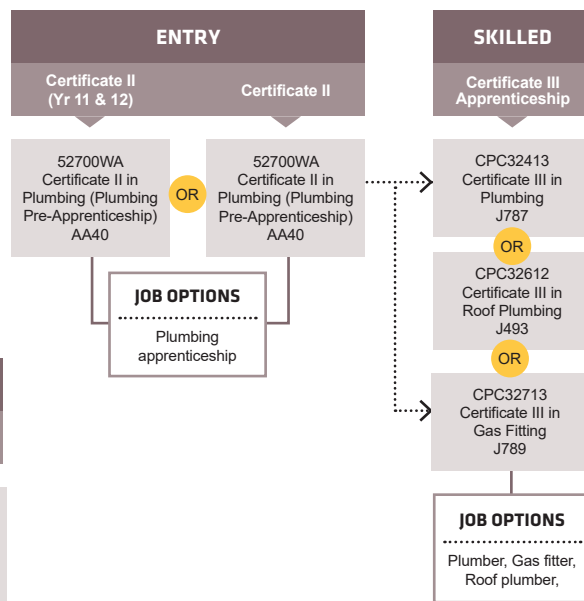

Ph: 13 64 64 Find out more about Jobs and Skills Centres at www.jobsandskills.wa.gov.au

Connect with us...   

PATHWAYS

FURNITURE

PATHWAYS

PLUMBING AND GAS

PATHWAYS

CARPENTRY & JOINERY