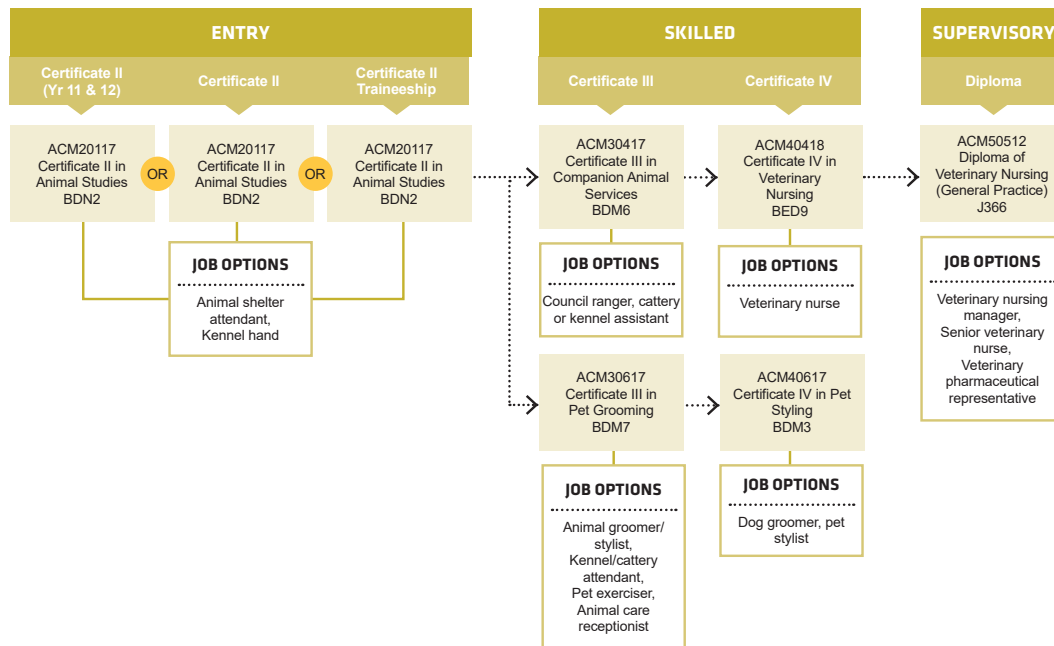

Ph: 13 64 64 Find out more about Jobs and Skills Centres at www.jobsandskills.wa.gov.au

Connect with us...

course search

apply and enrol

PATHWAYS ARBORICULTURE

PATHWAYS ANIMAL

1800 001 001

info@smtafe.wa.edu.au