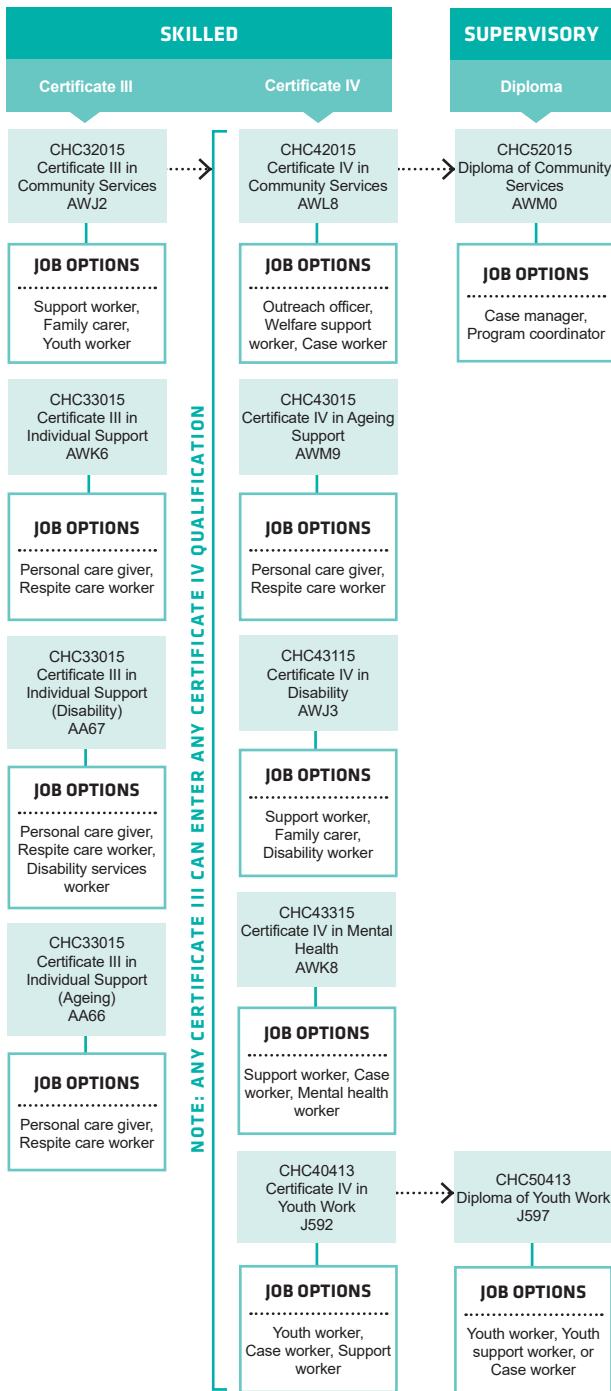

PATHWAYS COMMUNITY SERVICES

1800 001 001

info@smtafe.wa.edu.au

southmetrotafe.wa.edu.au

Connect with us...

South Metropolitan TAFE: RTO: 52787 TEQSA: PRV14272 CRICOS: 00020G

Visit your nearest TAFE Jobs and Skills Centre at Mandurah, Rockingham or Thornlie campuses for advice and information on careers, training and employment. Services are free and accessible to all members of the community.

Ph: 13 64 64 Find out more about Jobs and Skills Centres at www.jobsandskills.wa.gov.au

Connect with us...