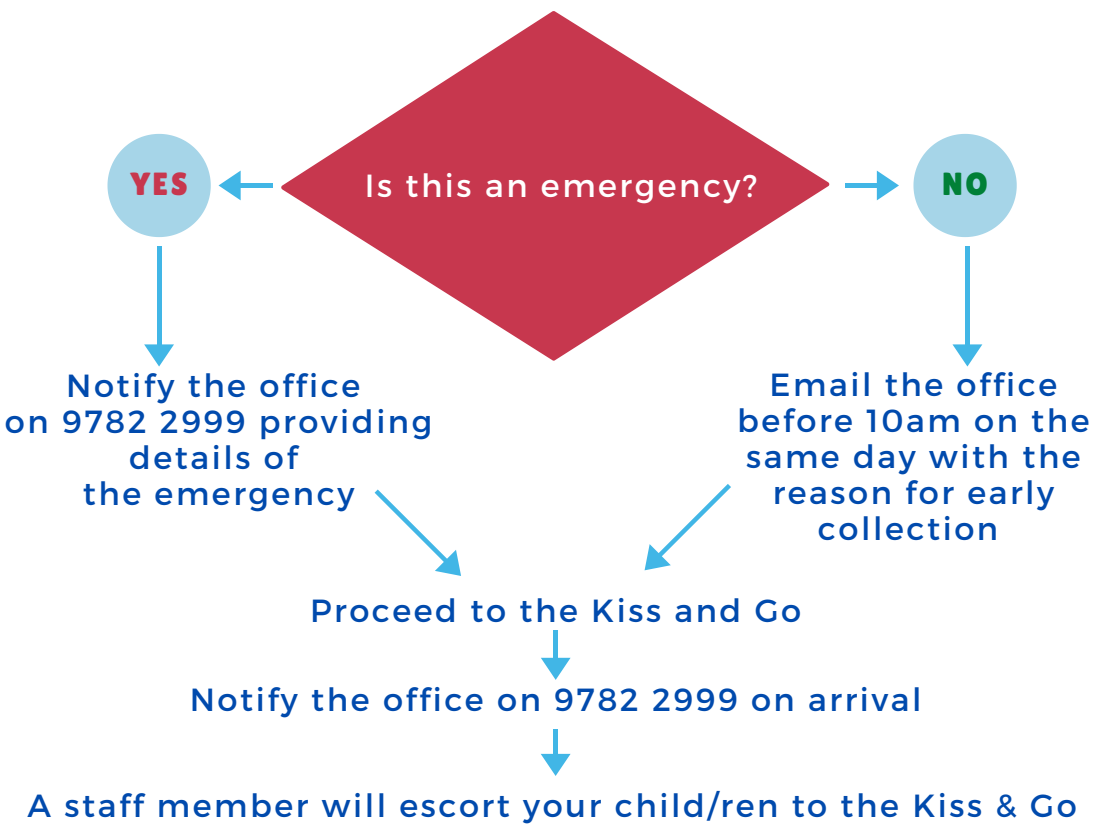

LATE ARRIVAL & EARLY COLLECTION

(Attendance note on Compass is NOT required for late arrivals or early collections)

LATE ARRIVALS

Proceed to the Kiss and Go

Notify the office on 9782 2999 on arrival

A staff member will collect child/ren from Kiss and Go

Child/ren can go straight to class. Office will notify the classroom

Do not send your child/ren into the school without notifying the office

A late arrival is from 9.05am onwards

EARLY COLLECTION

Notify the office on 9782 2999 providing details of the emergency