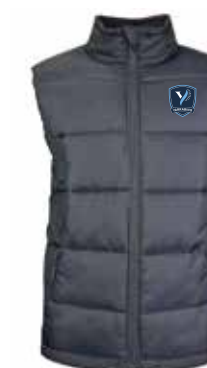

Academic Uniform

**1161015**  
S/S Formal Shirt

**1169060**  
S/S Blouse

**1168987**  
Men's Gaberdine Shorts

**1168986**  
Girl's Gaberdine Shorts

**1167688**  
Summer Dress

**1167615**  
Bonded Softshell Jacket

**1119103**  
V Neck Jumper

**1169417**  
Puffa Vest

**1161055**  
L/S Formal Shirt

**1167302**  
L/S Blouse

**1168934**  
Men's Gaberdine Pants

**1168610**  
Girl's Gaberdine Pants

**1164100**  
Winter Skirt