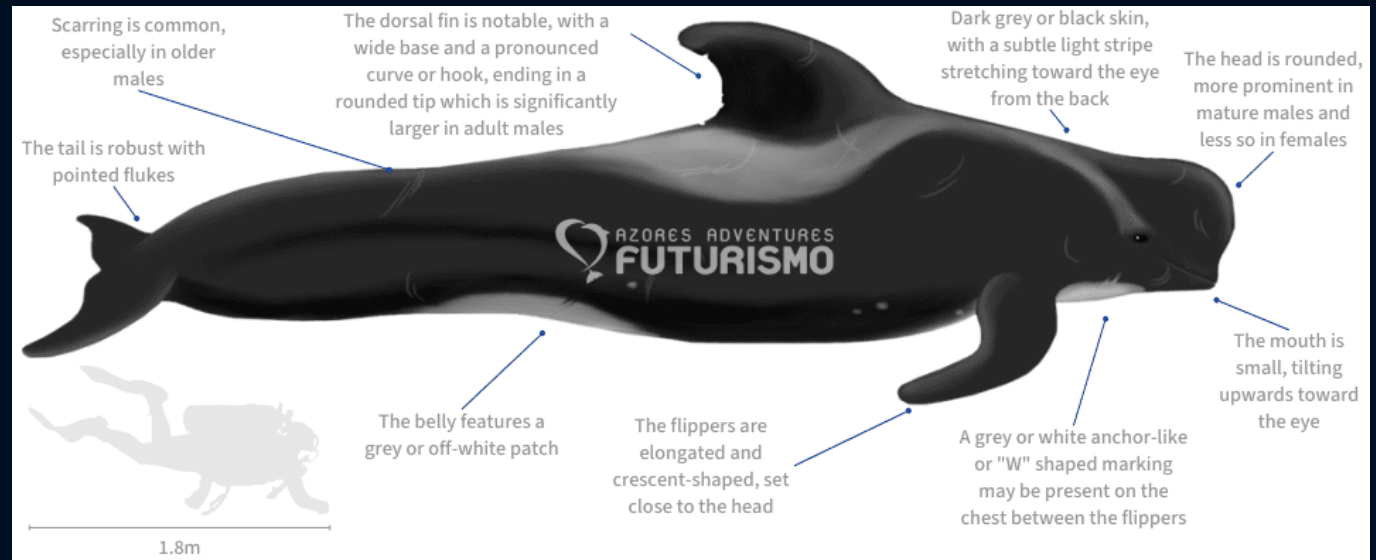

# The Short- Finned Pilot Whale

*GLOBICEPHALA  
BY GEORGIA WHITE*

# Introduction

- Pilot Whales fall under the dolphin heading even though they have “whale” in their name. They swim pretty much everywhere such as Asia, Oceania, South Africa, Europe and North America, sometimes even crossing over with their relatives the long finned pilot whale. Pilot whales do not like the cold waters they are typically found in warmer/ tropical areas.

# Description

- They have a thick set dorsal or hooked fin and a bulbous shaped head, males are larger than females which leads to a bigger and more chunkier fin and head. Adult Pilot Whales are a charcoal black, but sometimes you can see them as a dark grey or brownish color. They have a light grey patch on the back of their fin, and another patch the shape of an anchor on their underbelly. Males grow to become larger than females at a maximum of 7.2 meters, females are just under 6 meters approximately 5.7 and lastly calf's get up to 1.8 meters.

# Fun facts:

THE SHORT FINNED PILOT WHALE ARE FOUND IN PODS OF UP TO 1000 AND AS LITTLE AS TEN.

THEY ARE OFTEN REFERRED TO AS BLACK FISH BECAUSE OF THEIR DISTINCTIVE CHARCOAL BLACK COLOR.

THEY COMMUNICATE WITH CLICKS, WHISTLES AND SQUEAKS.