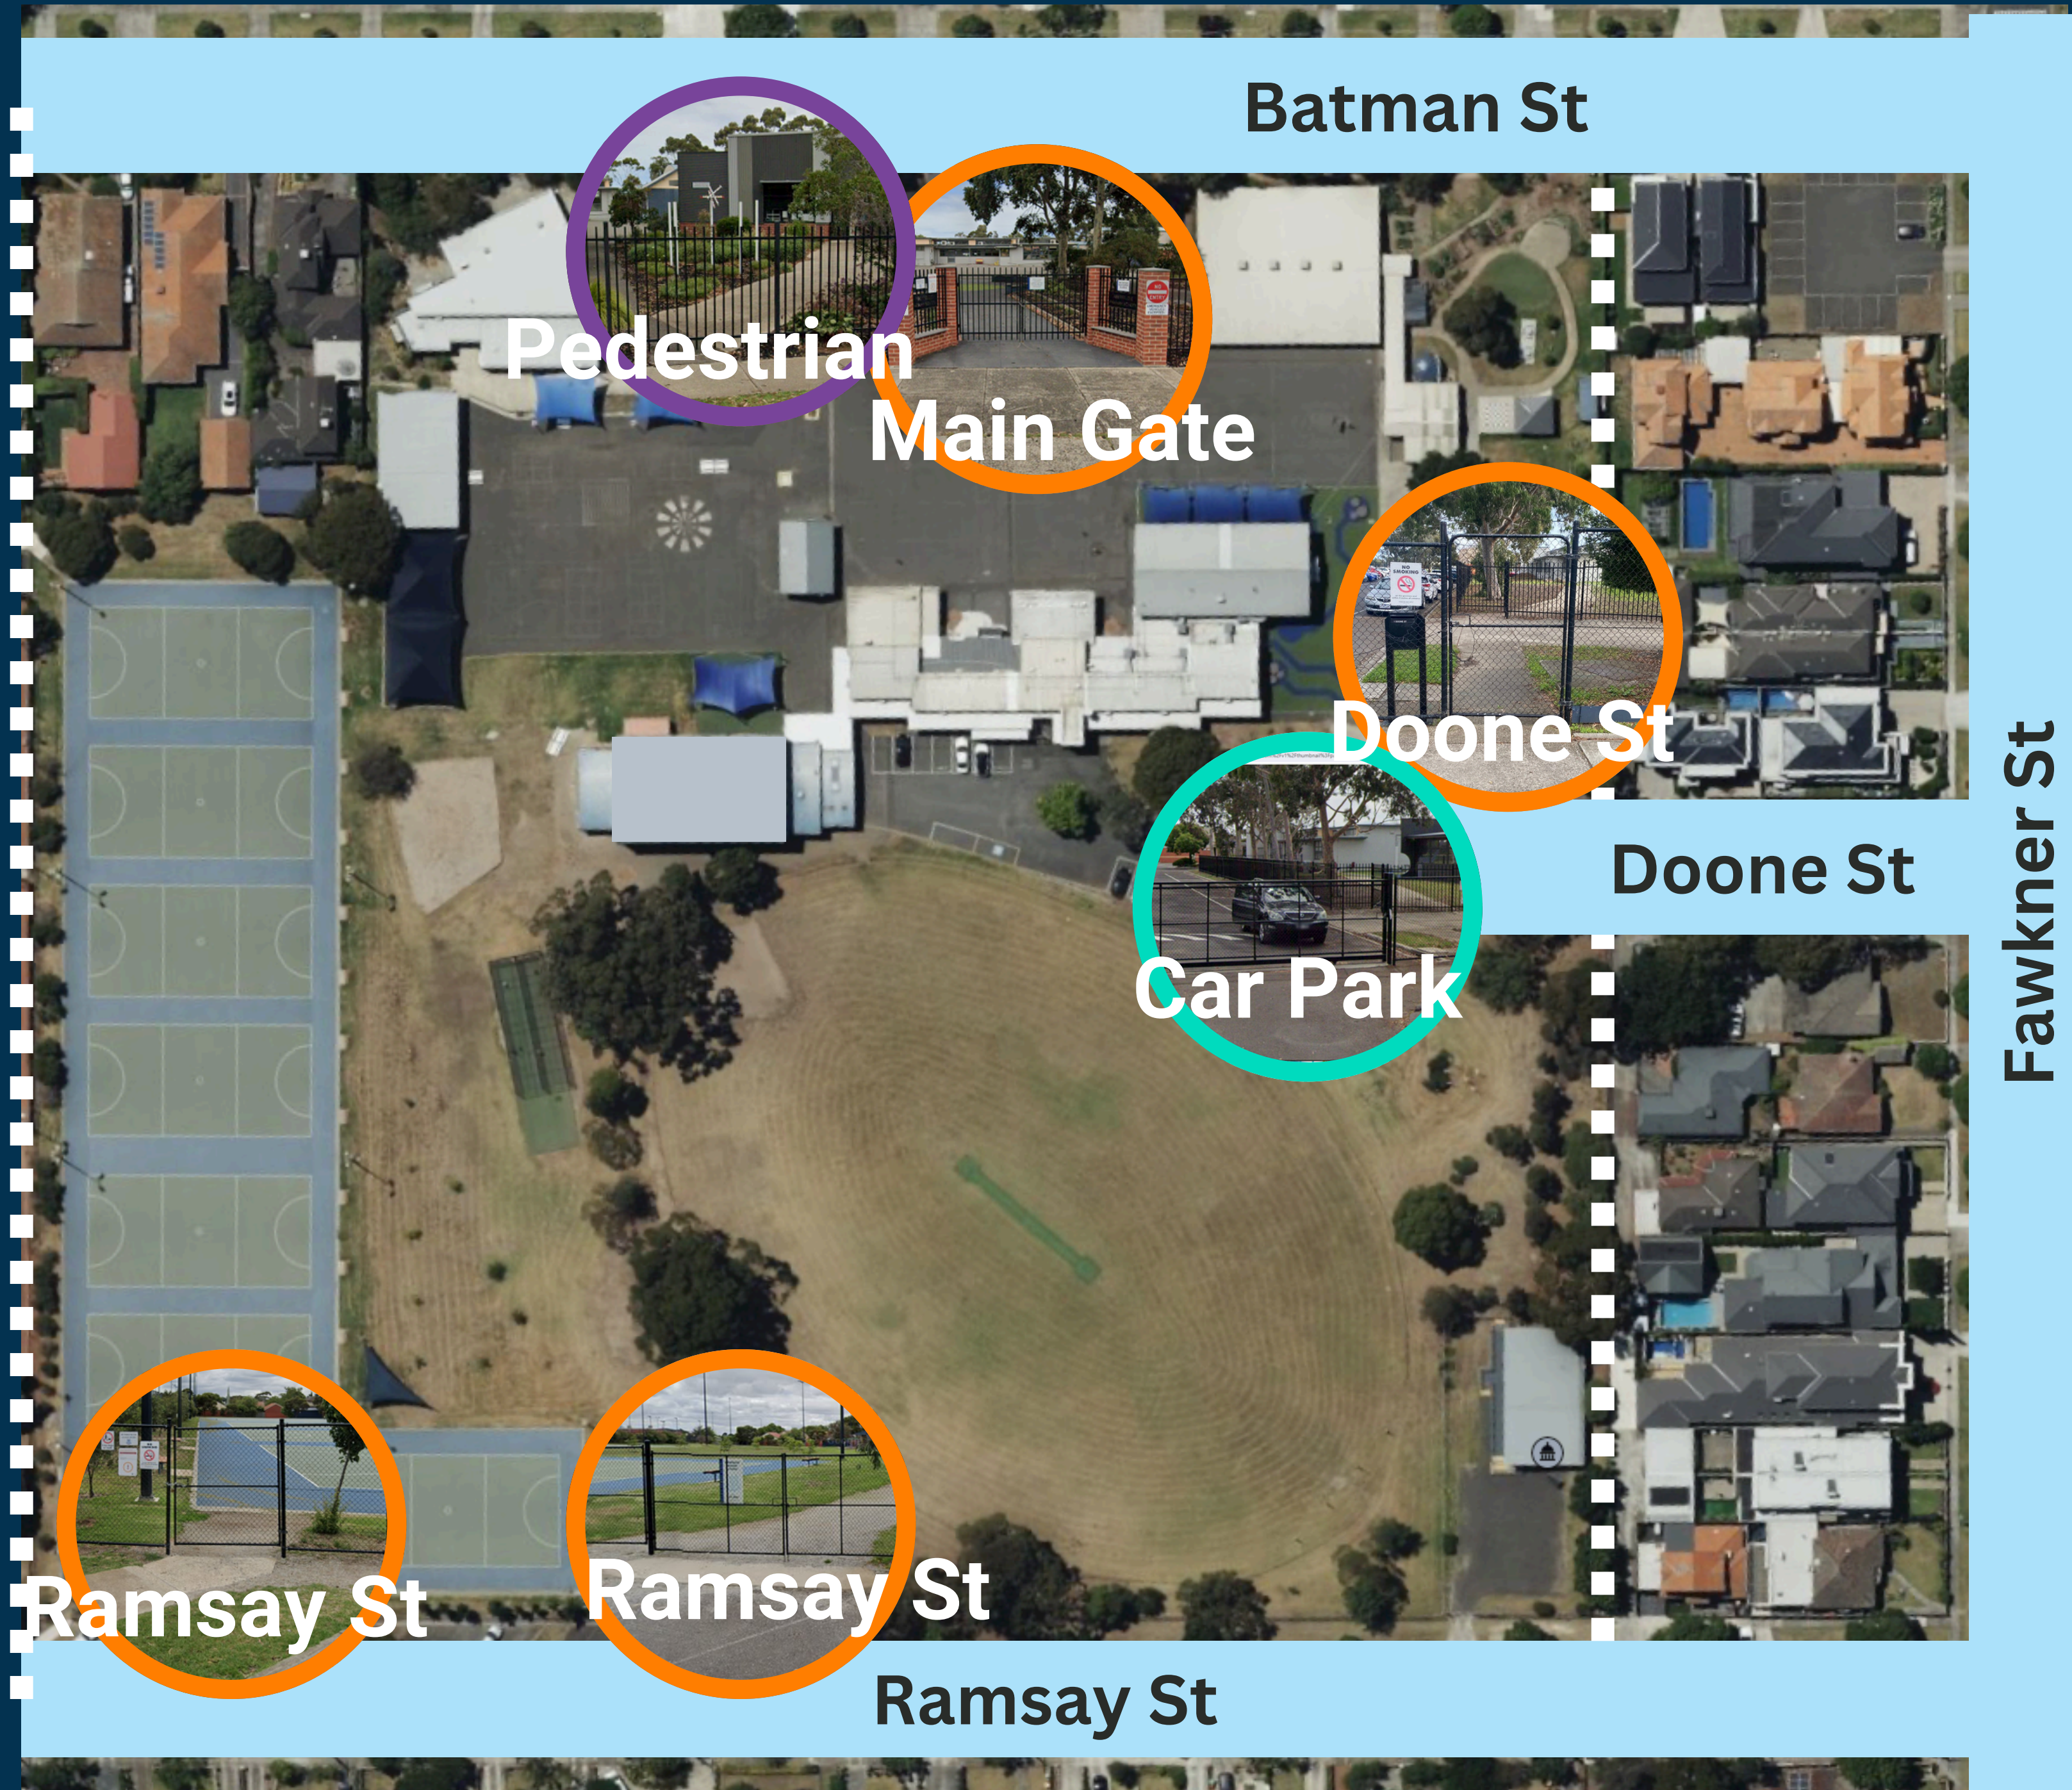

Aberfeldie Primary School - Gate Map

Access for school students and families

OPEN
8:30am - 9:15am
&
3:15pm - 3:45pm

Team kids Access
7:00am - 6:00pm

Access for students, families and approved visitors

9:00am - 3:30pm
**Must report directly to office*

Only for staff, Team Kids and deliveries

OPEN
7:00am - 6:00pm

Authorised Visitors

- School staff
- School students/families during school hours
- Facility hire groups
- Invited guests/visitors

Trespassers Prosecuted