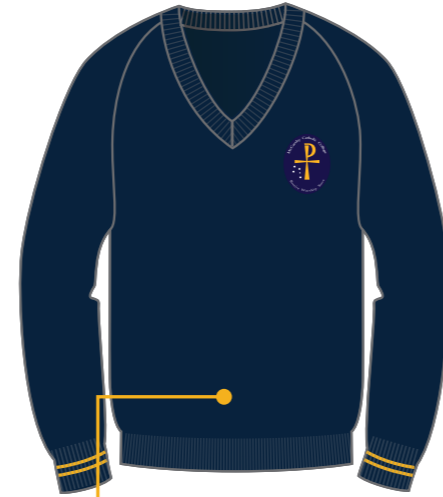

JNR UNISEX LS SHIRT
BLUEHOUNDSTOOTH #8054 FABRIC
WITH EMB

JNR PULLOVER
NAVY BODY
W/ GOLD STRIPES ON CUFF
WITH EMB