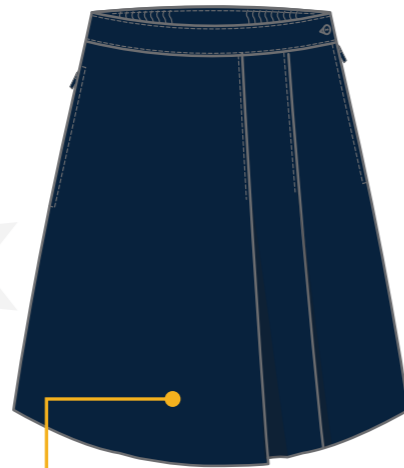

**SNR SOFT SHELL JACKET**  
NAVY BODY  
WHITE PIPING ON CHEST  
W/ EMB

**SNR UNISEX LS SHIRT**  
WHITE BODY  
WITH EMB

**SNR PULLOVER**  
NAVY BODY  
W/ GOLD STRIPES ON CUFF  
WITH EMB

**JNR LOOP TIE**  
- NAVY W/ GOLD &  
WHITE STRIPE

**JNR TIGHT**  
NAVY BODY

**JNR SKIRT**  
NAVY BODY  
KNEE LENGTH

**JNR GIRL TROUSER**  
NAVY BODY  
W/ SCAGS BUTTON