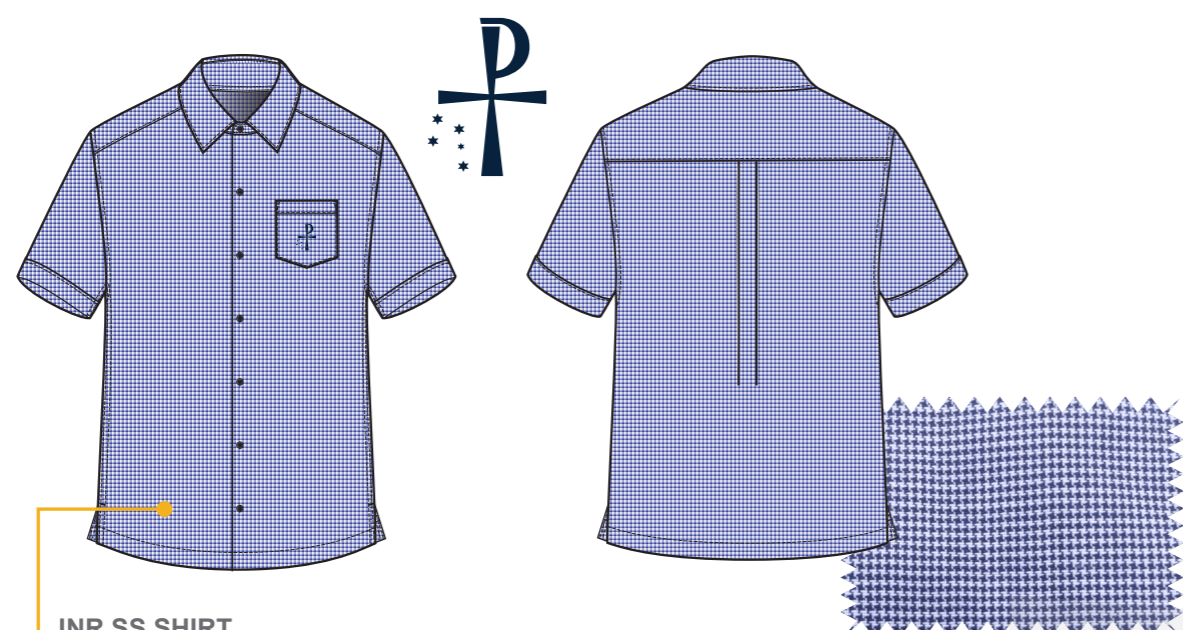

# McCARTHY CATHOLIC COLLEGE BOYS SUMMER

**JNR SS SHIRT**  
BLUEHOUNDSTOOTH #8054 FABRIC  
W/ EMB

**JNR BOY SHORT**  
GREY BODY  
W/ SCAGGS BUTTON

**JNR KNEE HI SOCKS**  
GREY W/ STRIPES  
# 89908