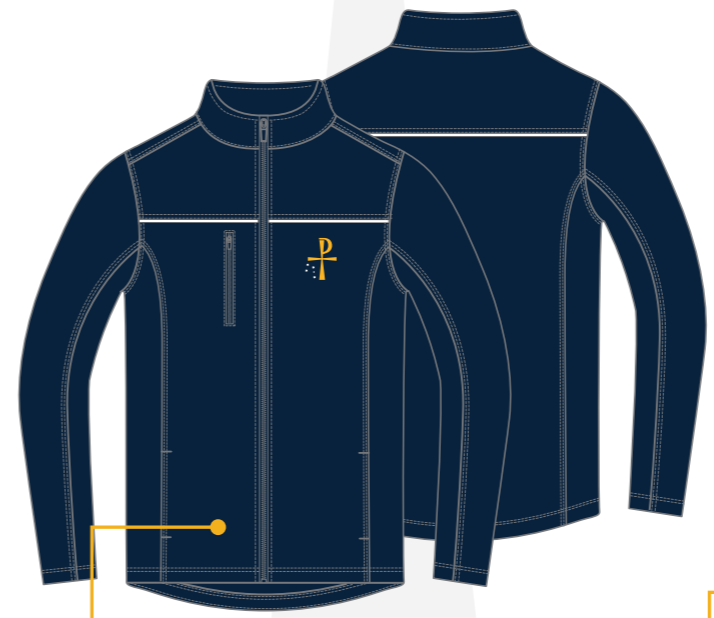

# McCARTHY CATHOLIC COLLEGE BOYS WINTER

**JNR UNISEX LS SHIRT**  
BLUEHOUNDSTOOTH #8054 FABRIC

**JNR PULLOVER**  
NAVY BODY  
W/ GOLD STRIPES ON CUFF  
WITH EMB

**SNR UNISEX LONG SLEEVE**  
WHITE BODY  
WITH EMB

**SNR PULLOVER**  
NAVY BODY  
W/ GOLD STRIPES ON CUFF  
WITH EMB

**JNR LOOP TIE**  
- NAVY W/ GOLD &  
WHITE STRIPE

**JNR SOFT SHELL JACKET**  
NAVY BODY  
WHITE PIPING ON CHEST  
W/ EMB

**JNR BOY TROUSERS**  
GREY BODY  
W/ SCAGS BUTTON

## JUNIOR

**SNR SOFT SHELL JACKET**  
NAVY BODY  
WHITE PIPING ON CHEST  
W/ EMB

**SNR BOY TROUSERS**  
GREY BODY  
W/ SCAGS BUTTON