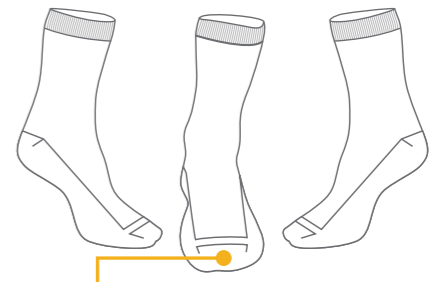

SNR SOCKS
WHITE

JUNIOR

SENIOR