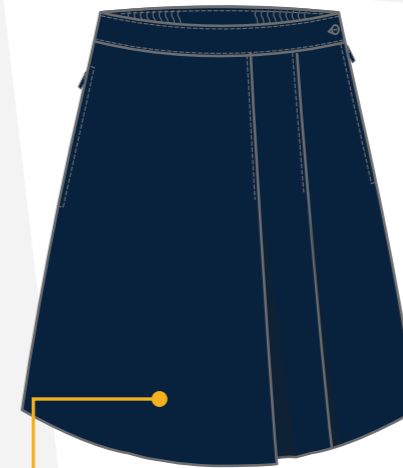

**SNR SOFT SHELL JACKET**  
NAVY BODY  
WHITE PIPING ON CHEST  
W/ EMB

**SNR UNISEX LS SHIRT**  
WHITE BODY  
WITH EMB

**SNR PULLOVER**  
NAVY BODY  
W/ GOLD STRIPES ON CUFF  
WITH EMB

**JNR LOOP TIE**  
- NAVY W/ GOLD &  
WHITE STRIPE

**JNR TIGHT**  
NAVY BODY

**JNR SKIRT**  
NAVY BODY  
KNEE LENGTH

**JNR GIRL TROUSER**  
NAVY BODY  
W/ SCAGS BUTTON

## JUNIOR

**SNR TIGHT**  
NAVY BODY  
W/ SCAGS BUTTON

**SNR SKIRT**  
NAVY BODY  
KNEE LENGTH

**SNR GIRL TROUSER**  
NAVY BODY