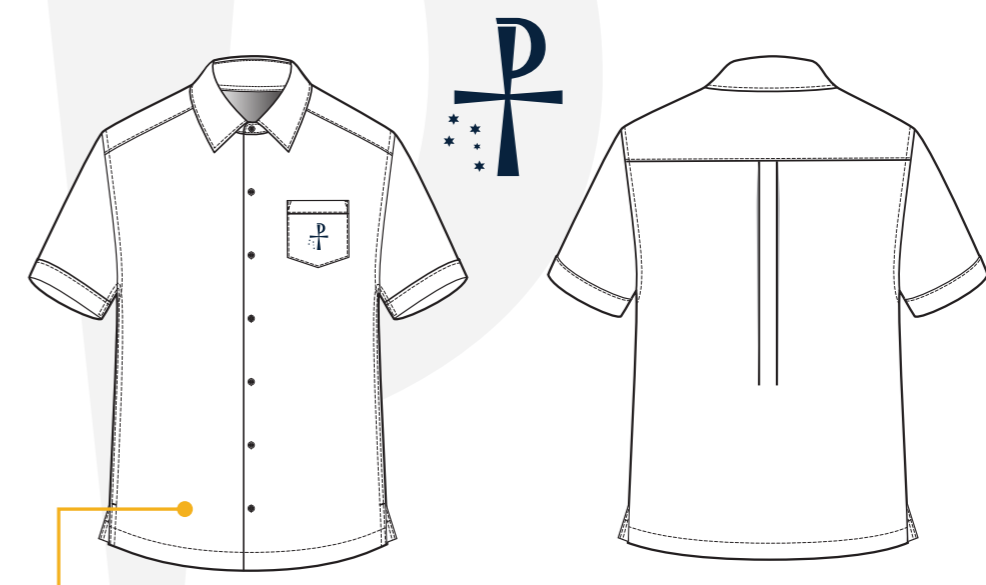

SNR SS SHIRT
WHITE BODY
W/ EMB