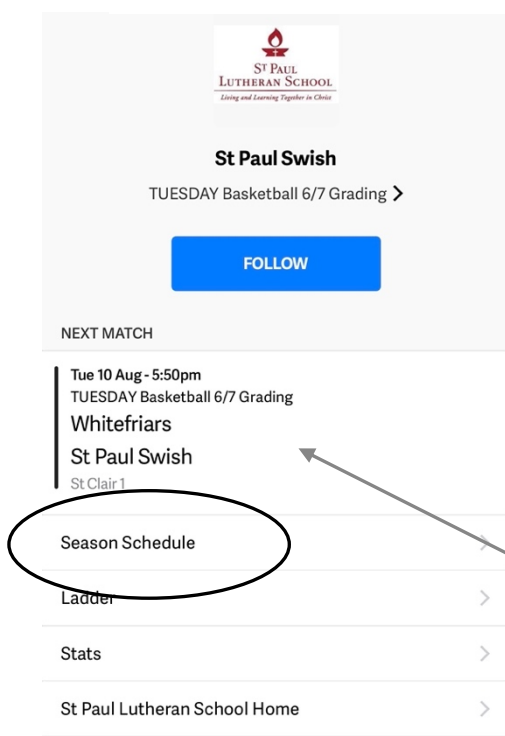

OPEN EMAIL

Can't find the email? Check your spam or [RESEND here.](#)

STEP 4: Check your email and confirm your email address

STEP 5: Search for teams

Type your child's **team name** in the search bar and press 'search'

The team will appear with our school logo. Click on your child's team.

IMPORTANT: ensure you check you have selected the correct team, year level, **AND sport** (basketball and netball will both appear)

Click on the team/our school logo

STEP 6: Click on 'Follow'

You can add a nickname to the team if you would like to (*I have added coaches names*)

STEP 7: Accessing Game Times

Click on 'Season Schedule' to view upcoming game times