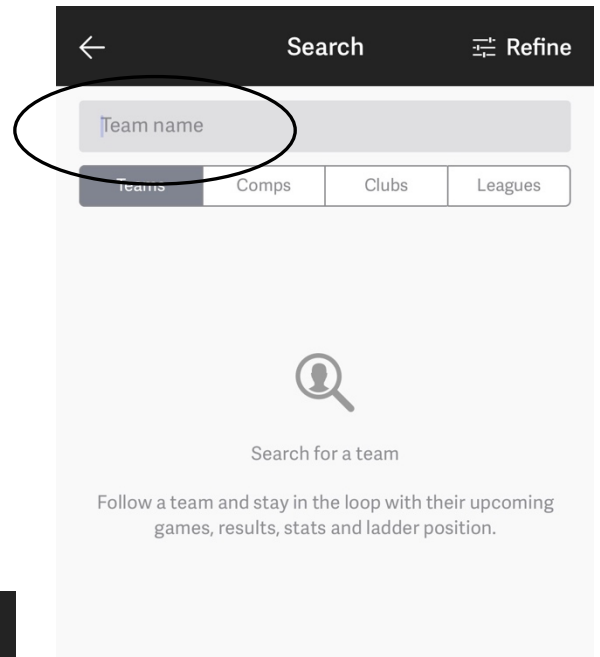

OPEN EMAIL

Can't find the email? Check your spam or [RESEND here.](#)

STEP 4: Check your email and confirm your email address

STEP 5: Search for teams

Type your child's **team name** in the search bar and press 'search'

The team will appear with our school logo. Click on your child's team.

IMPORTANT: ensure you check you have selected the correct team, year level, **AND sport** (basketball and netball will both appear)