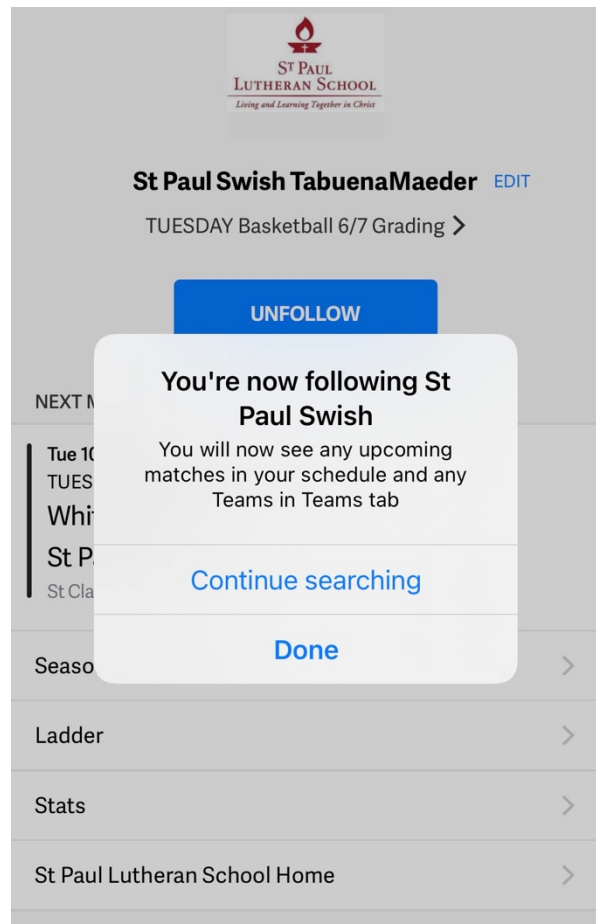

The team will appear with our school logo. Click on your child's team.

IMPORTANT: ensure you check you have selected the correct team, year level, **AND sport** (basketball and netball will both appear)

Click on the team/our school logo

STEP 6: Click on 'Follow'

You can add a nickname to the team if you would like to (*I have added coaches names*)

STEP 7: Accessing Game Times

Click on 'Season Schedule' to view upcoming game times

More games will appear when St Clair release the fixtures for the next rounds

Next match will automatically appear on the home screen

STEP 8: Press back or exit the app. Whenever you go back into the app, the teams you 'follow' will appear on the first screen