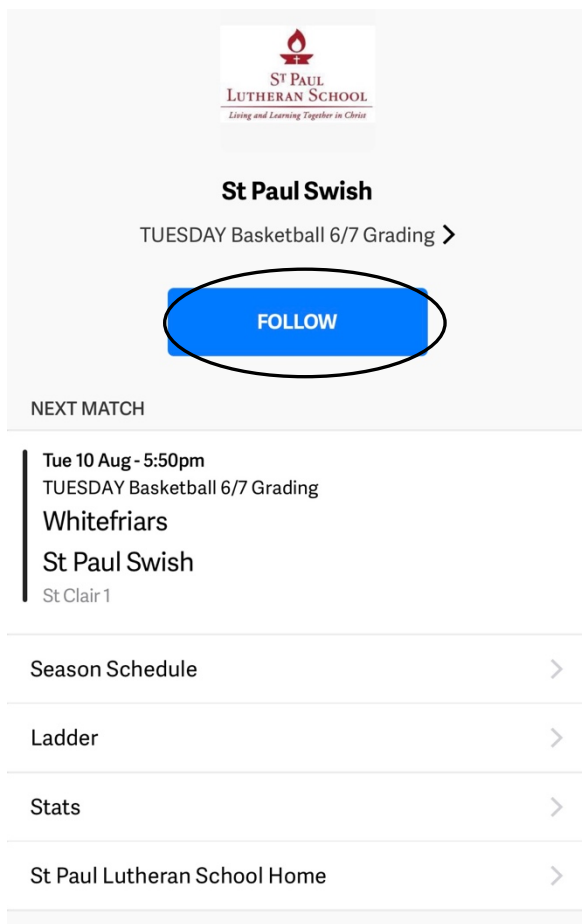

The team will appear with our school logo. Click on your child's team.

IMPORTANT: ensure you check you have selected the correct team, year level, **AND sport** (basketball and netball will both appear)

Click on the team/our school logo

STEP 6: Click on 'Follow'

You can add a nickname to the team if you would like to (*I have added coaches names*)

STEP 7: Accessing Game Times

Click on 'Season Schedule' to view upcoming game times