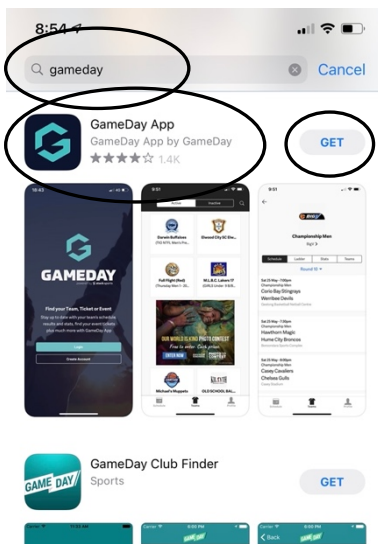

St Paul Lutheran School

RE: NEW GAMEDAY APP – HOW TO

Dear Basketball and Netball Families,

Great news – there's an app for everything, including the St Clair Basketball and Netball competition. Please find attached details of how to download the **NEW app** in order to stay up to date with fixtures and results. **IMPORTANT: St Clair are no longer using SportFix.** I would recommend downloading the app, as it is an easy and convenient way to find out when your child is playing each week!

STEP 1: Go to the app store on your phone and type 'GameDay'

Press download, or
'GET'

STEP 2: Press Create Account

STEP 3: Input your own details (not mine)

- Your Email
- Your Name
- Create a Password

Create Account