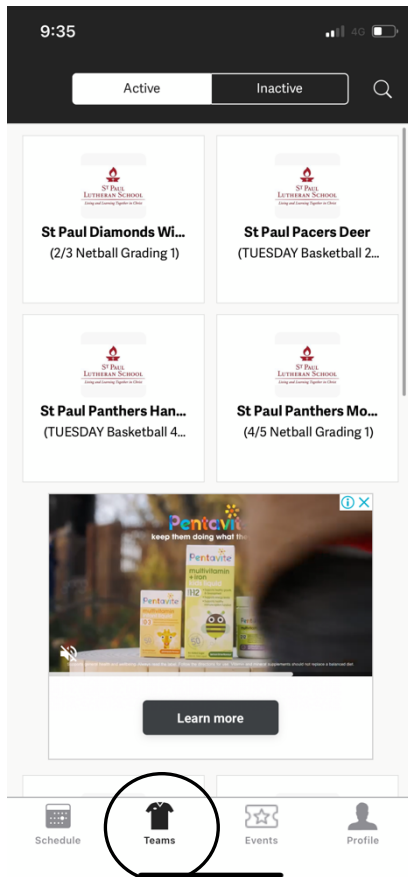

The team will appear with our school logo. Click on your child's team.

IMPORTANT: ensure you check you have selected the correct team, year level, **AND sport** (basketball and netball will both appear)

Click on the team/our school logo

STEP 6: Click on 'Follow'

You can add a nickname to the team if you would like to (*I have added coaches names*)

STEP 7: Accessing Game Times

Click on 'Season Schedule' to view upcoming game times

More games will appear when St Clair release the fixtures for the next rounds

Next match will automatically appear on the home screen

STEP 8: Press back or exit the app. Whenever you go back into the app, the teams you 'follow' will appear on the first screen