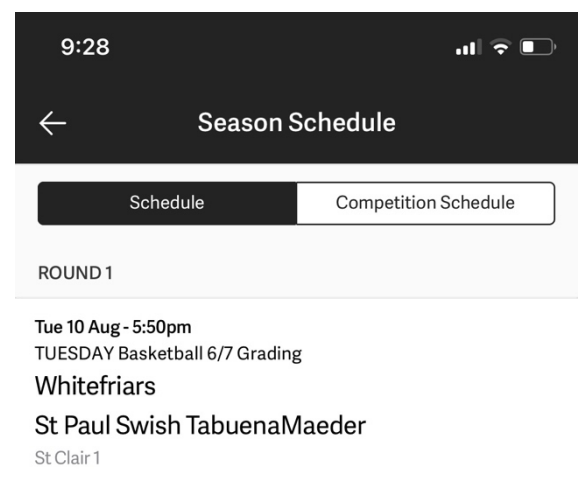

The team will appear with our school logo. Click on your child's team.

IMPORTANT: ensure you check you have selected the correct team, year level, **AND sport** (basketball and netball will both appear)

Click on the team/our school logo

STEP 6: Click on 'Follow'

You can add a nickname to the team if you would like to (*I have added coaches names*)

STEP 7: Accessing Game Times

Click on 'Season Schedule' to view upcoming game times

More games will appear when St Clair release the fixtures for the next rounds

Next match will automatically appear on the home screen

STEP 8: Press back or exit the app. Whenever you go back into the app, the teams you 'follow' will appear on the first screen