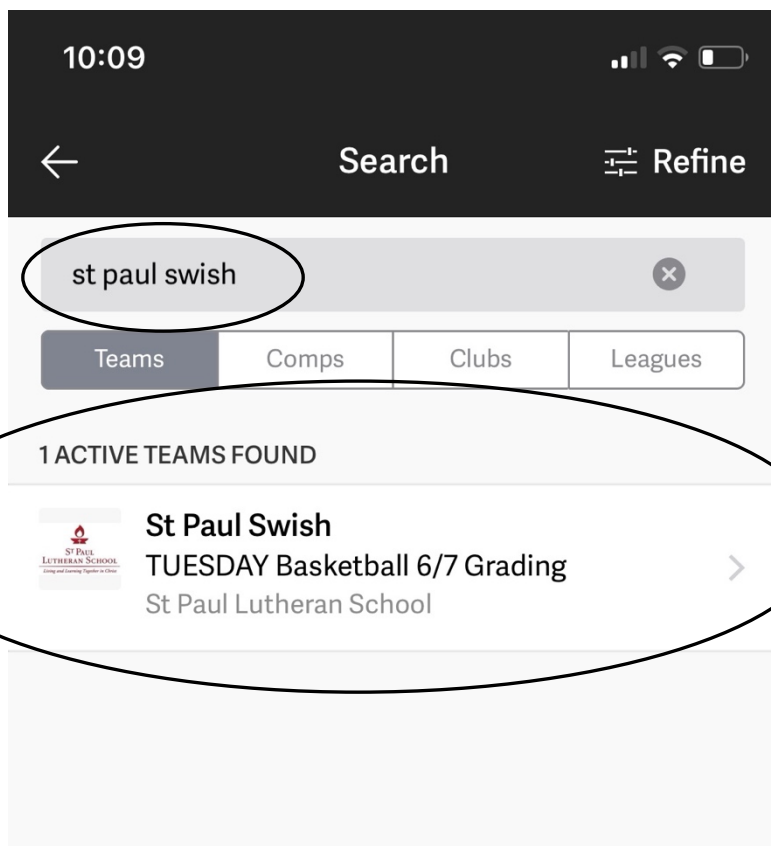

OPEN EMAIL

Can't find the email? Check your spam or [RESEND here.](#)

STEP 4: Check your email and confirm your email address

STEP 5: Search for teams

Type your child's **team name** in the search bar and press 'search'

The team will appear with our school logo. Click on your child's team.

IMPORTANT: ensure you check you have selected the correct team, year level, **AND sport** (basketball and netball will both appear)