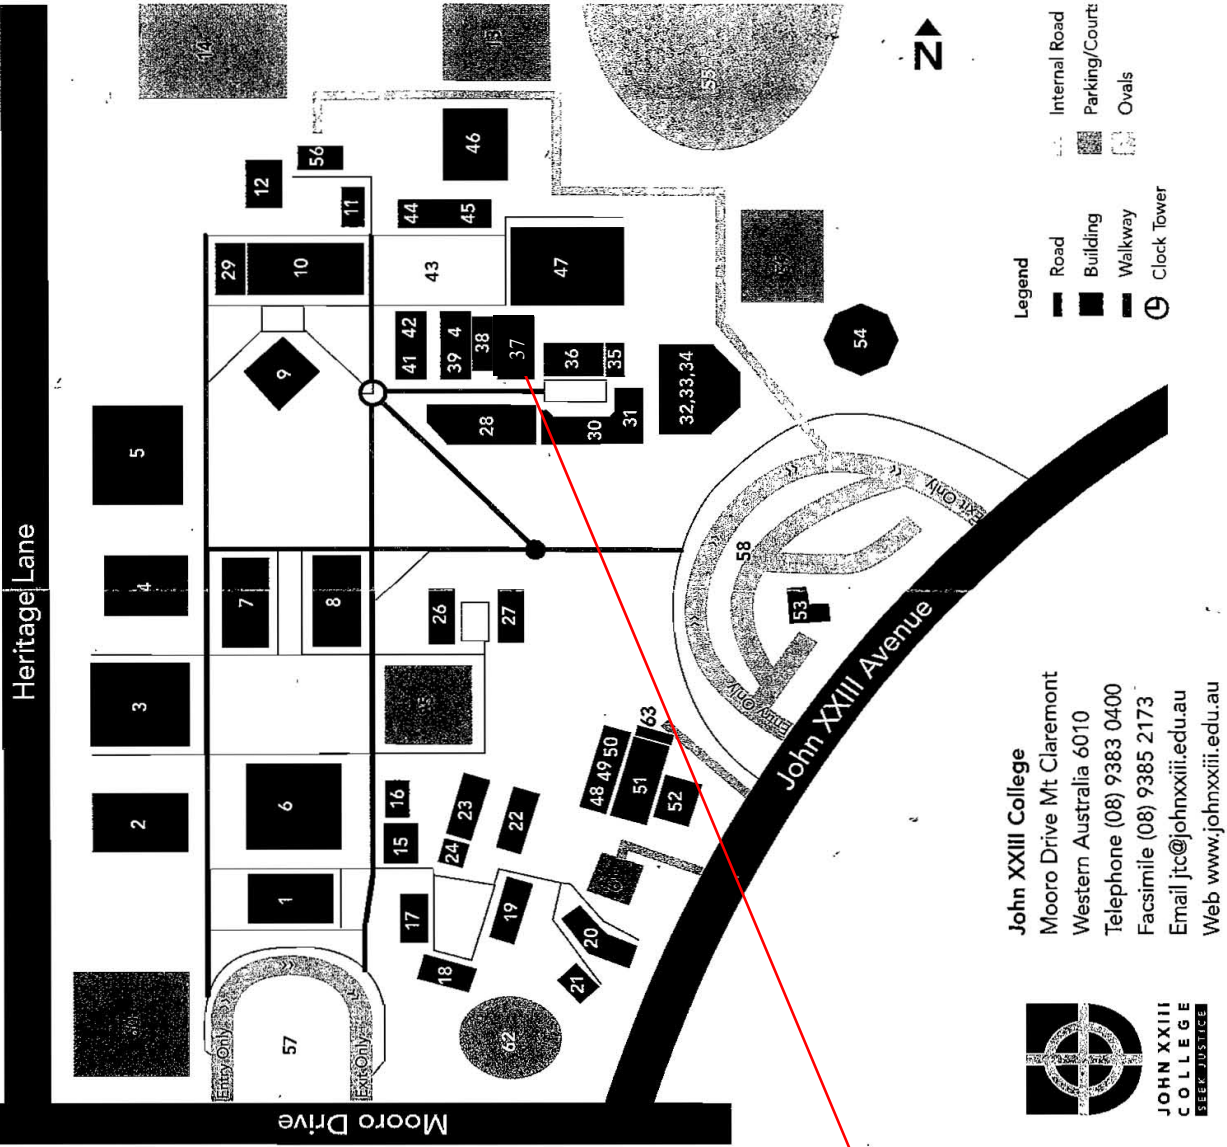

# Index

Administration	1	Materials & Technology Centre (1st Floor)	33
Amphitheatre	25	McKillop Room	15
Art	30	Music and Drama Rehearsal	56
A Block	2	Music Faculty	10
B Block	3	Music Practice Rooms	11
Band	10	Netball Courts	14
Basketball Courts	13	Ovals	55
Bicycle Stand	63	Parking (Admin Carpark)	57
Bus Shelter	54	Parking (Early Learning Centre)	61
C Block	4	Parking (Events Carpark-A)	59
Cafe	41	Parking (Events Carpark B)	13
Canteen	40	Parking (Main Carpark)	58
Campion Coordinator	4	Parking (Staff Carpark)	60
Changing Rooms	44/45	Chisholm Pavilion	43
John XXIII College Chapel	9	Pottery	31
Chaplain	8	PrePrimary	20
Clubroom	44	Primary Art	48
Commercial Kitchen	42	Primary Counsellor	16
Counsellor (Primary)	16	Primary LOTE	49
Counsellor (Secondary)	7	Primary Music	50
D Block	5	Junior Primary Oval	62
Deputy Principals	8	Religious Education (Secondary)	7
Domestic Kitchen	39	Science	3
English Faculty	2	Society & Environment	2
Thomas More (Exhibition) Centre	32	South Meeting Room	8
Grounds	52	St Louis House Coordinator	4
Gymnasium	47	Staffroom	8
Health Centre	1	Student Reception (Secondary)	8
Roncalli Hall	10	Swimming Pool	46
ICT Services	38	Technology and Enterprise Faculty	35
Ignatian Centre	6	Tennis Courts	14
Kindergarten	21	Uniform Shop	53
Kooyangarra House Coordinator	2	Vocational Education (2nd Floor)	34
Languages	5	Ward House Coordinator	4
Learning Support (Secondary)	7	Year 1	17
Lecture Theatre 1	29	Year 2	18
Gonzaga Barry Lecture Theatre	37	Year 3	19
Loreto House Coordinator	2	Year 4	22
Loreto Drama Centre	12	Year 5	23
Loyola Coordinator	2	Year 6	27
Maintenance	51	Year 7	26
Mathematics Faculty	4	Year 8 Coordinator	5
Mary Ward (Primary)	24	Year 12 Common Room	3
Mary Ward (Secondary)	28		