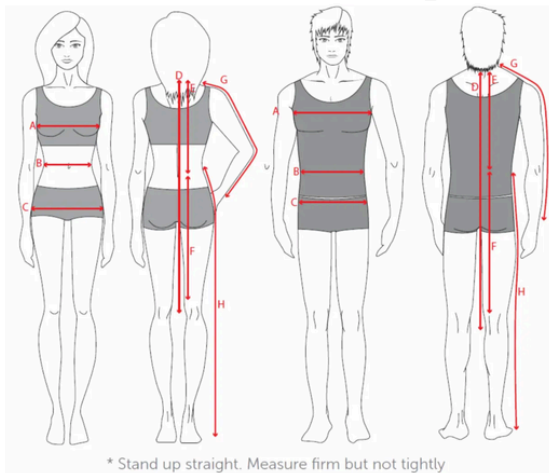

Important Notes regarding our CMU service:

- All CMU orders incur a custom manufacturing fee. This varies depending on the specific garment and requirements.
- As these items are made to unique specifications, CMU orders are non-refundable, and we cannot offer exchanges.
- Please note this service is for custom manufacturing; it does not include minor alterations or hemming of standard stock.

To ensure a perfect fit, all CMU measurements must be taken in-store by our professional staff before an order is placed. Please see below of what measurements may need to be taken: