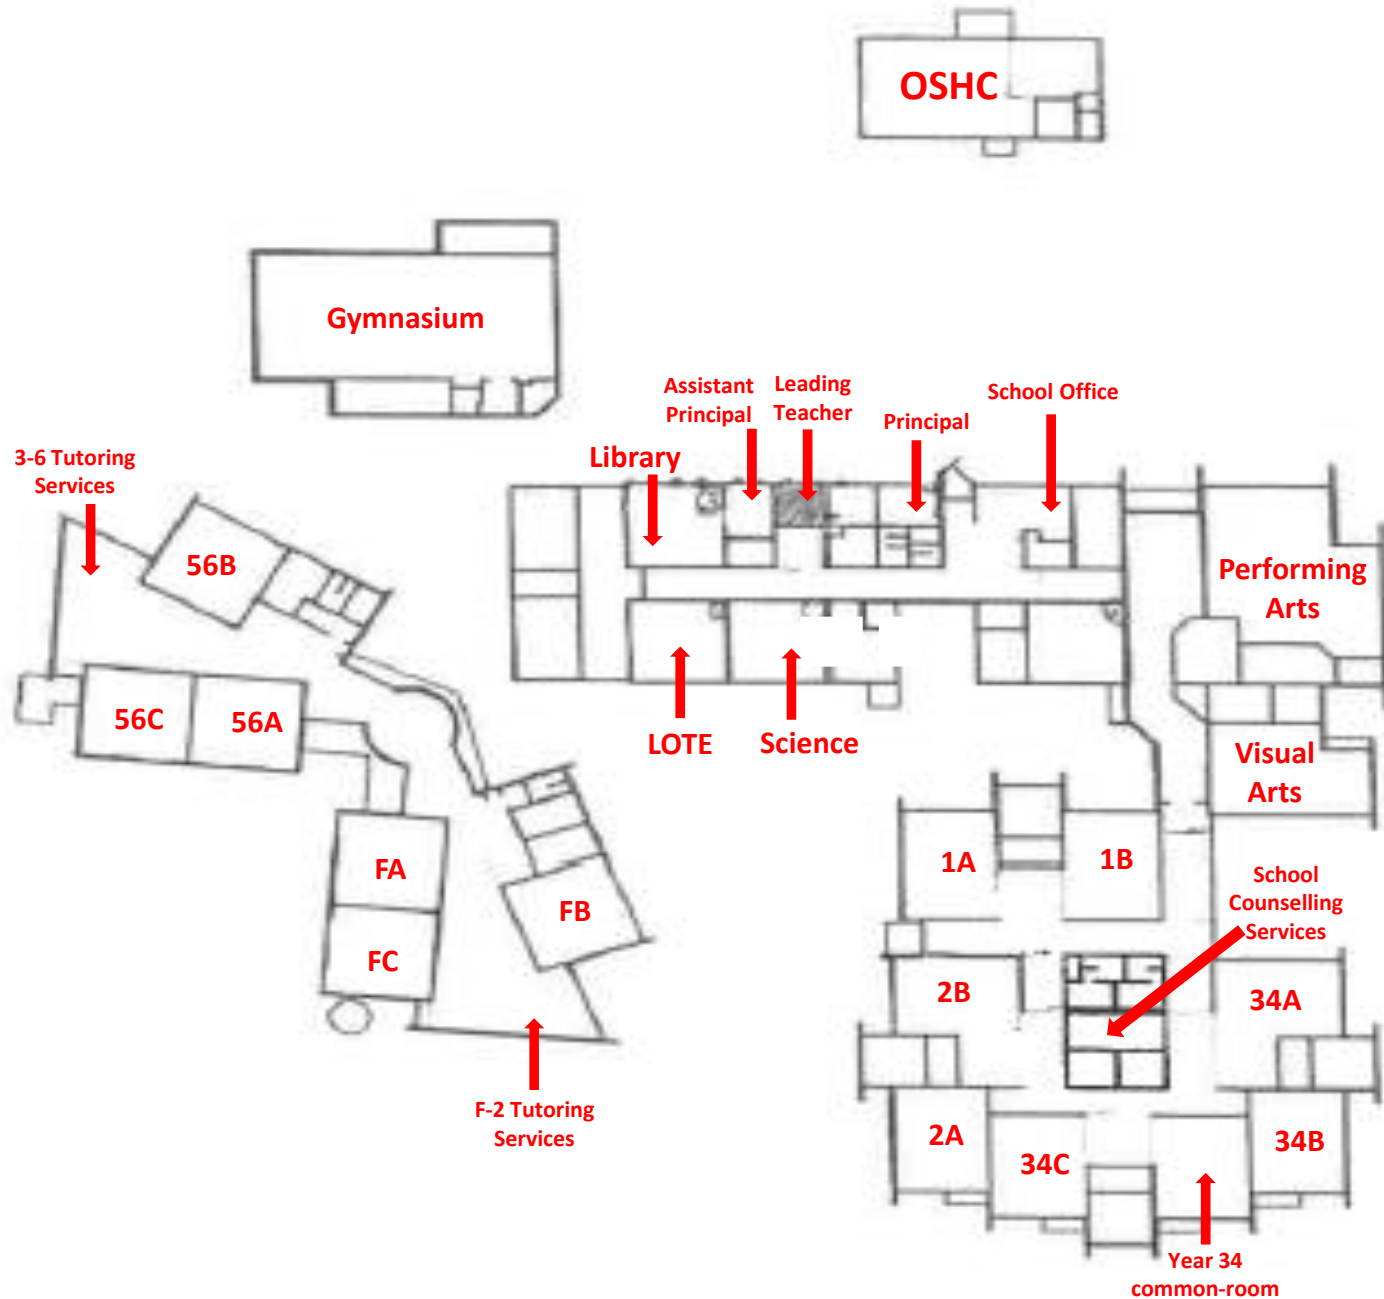

## 2024 School Map

Home Group Title	Teacher
FA	Holly PETERS
FB	Lisa DAM
FC	Amy RYDE
1A	Julie HALL
1B	Andrew MCFARLANE
2A	Rebecca CRAWFORD
2B	Zoe BATES
34A	Melinda ROWE / Michelle WRIGHT
34B	Lachlan PRASAD
34C	Rebecca CALVERT (nee: TILLEY)
56A	Krista CARPENTER
56B	Melissa WOOLLARD
56C	Stacey BOWLES