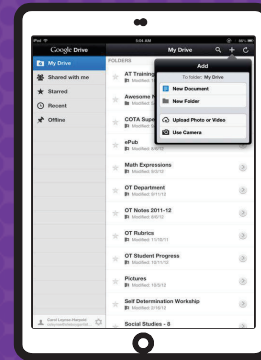

Navigating Classroom

4

Assignment
details

The screenshot displays the Classroom interface with the following elements and callouts:

- 1** Classwork Tab
- 2** View your work
- 3** Google Calendar
- 4** Class Drive folder
- 5** All topics
- 6** Benchmark Tests
- 7** For the Week of September 2 - 6
- 8** Due Today
- 9** Assigned
- 10** Attached files/links (Day 1 - Multistep Equatio... PDF, Day 2 - Variables on Both... PDF, Day 3 - Infinite & No Solu... PDF, Day 4 - Algebraic Propor... PDF)
- 11** View Assignment

1 Classwork Tab
2 See your Grades
3 See Due Dates
4 View your files
5 Topics available
6 Topic Headings
7 Assignment Title
8 Assignment Due Date
9 Assignment Status
10 Attached files/links
11 Click to view assignment

ACCESS

ANYWHERE

ANDROID

IPHONE

TABLET

DESKTOP

GOOGLE APPS

allow you to edit Google assignments from any device that is connected to the internet!