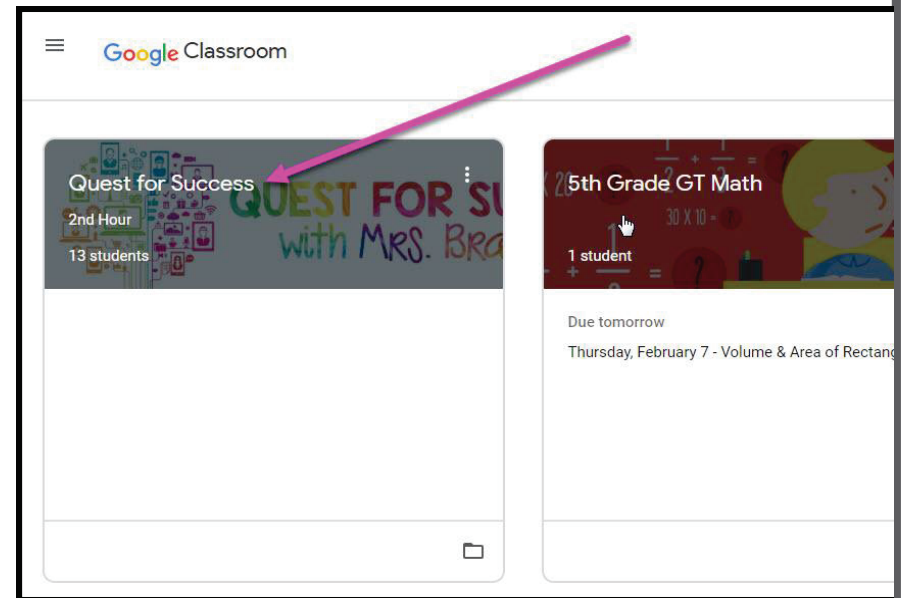

Navigating Classroom

1

Click on the waffle button and then the [Google Classroom](#) icon.

Navigating Classroom

2

Click on the class you wish to view.

Navigating Classroom

 = High Interest for Parents

3

Page tools
(Left side)

The screenshot shows the Classroom interface for a class named "3rd hour Science". The interface includes a top navigation bar with a menu icon (1), the current class name (2), and tabs for Stream (3), Classwork (4), and People (5). On the right side, there are icons for a Waffle Button (App Directory) (6) and a user profile (7). The main content area features a header for the class (3rd hour Science) with an illustration of tools, an "Upcoming" section (8) with a notification "Woohoo, no work due soon!" and a "View all" link, and a section for class updates (9) with a toggle for "See when new assignments are posted".