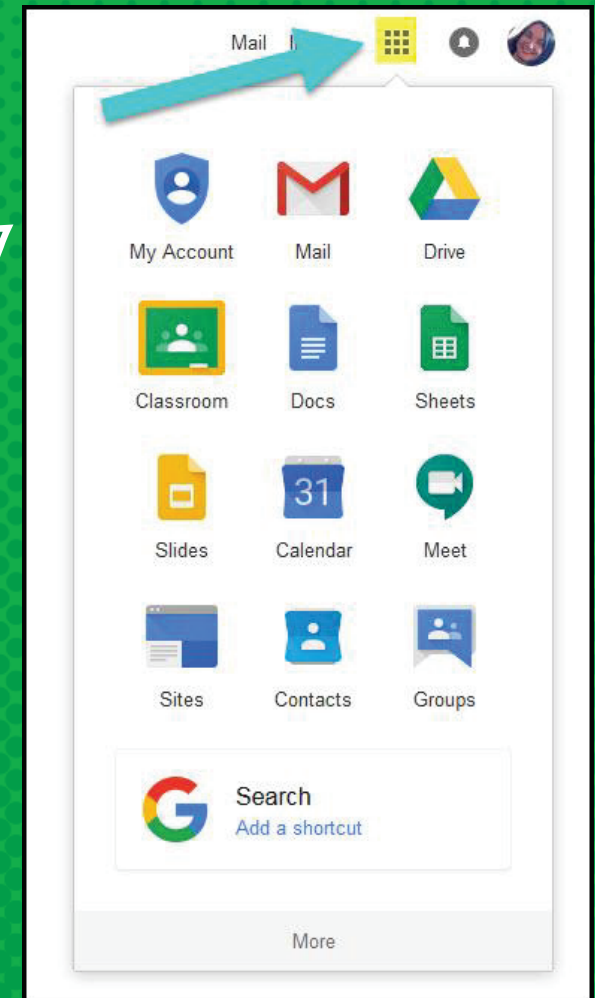

4

Type in your child's
Google Email address
& click "next."

Getting Started

A screenshot of a Google account login page. At the top left is the Google logo. Below it, the text "Hi Tanya" is displayed next to a dropdown arrow. Underneath is the email address "bratton@opsb.info" with a small profile icon to its left. A blue line indicates the password field, with the text "Enter your password" above it. Below the password field is a link that says "Forgot password?". To the right of the password field is a blue button labeled "NEXT". A teal arrow points from the "NEXT" button to a purple-bordered box containing the text "Click on Next".

5

Type in your
PASSWORD
& click "next."

NOW YOU'LL SEE

that you are signed in to
your Google Apps for
Education account!

GOOGLE SUITE

Click on the 9 squares
(Waffle/Rubik's Cube) icon in the
top right hand corner to see
the Google Suite of Products!