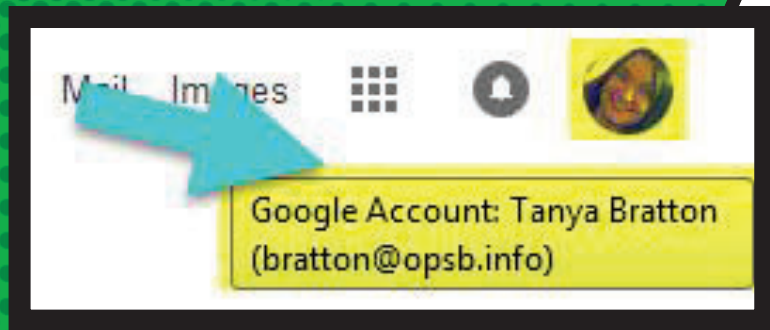

NOW YOU'LL SEE

that you are signed in to
your Google Apps for
Education account!