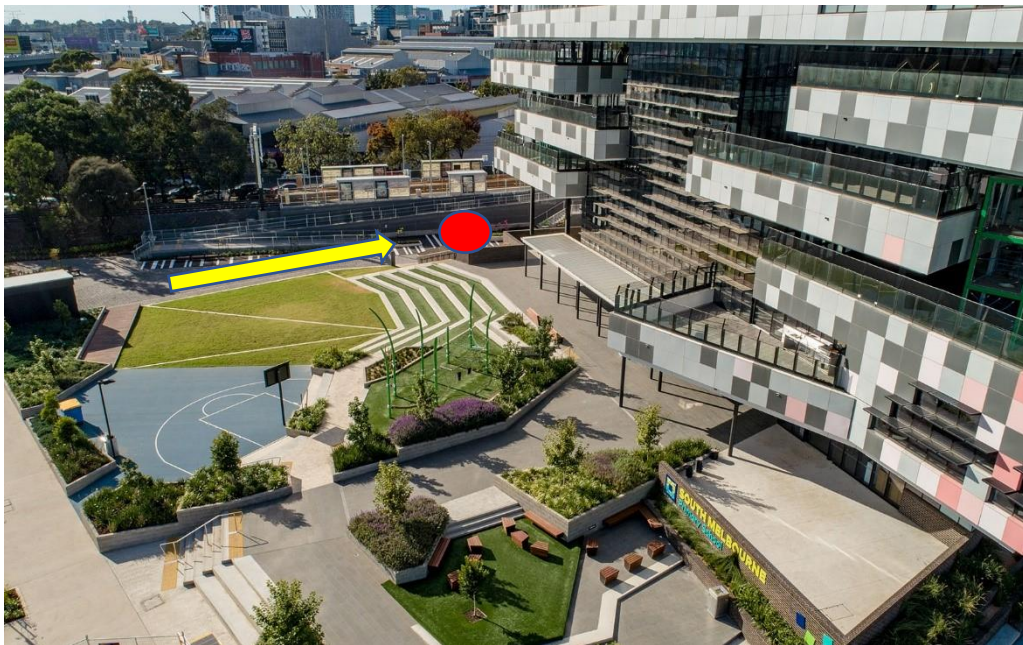

Grade 56 Teachers will be stationed here:

RETURN TO SCHOOL SUPPORT TABLE

Located on the corner of Ferrars and Douglas Street

EXIT POINT FOR EACH GRADE LEVEL

Prep: 3:20pm

Grade 1: 3:20pm

Grade 2: 3:30pm

Grade 34: 3:30pm