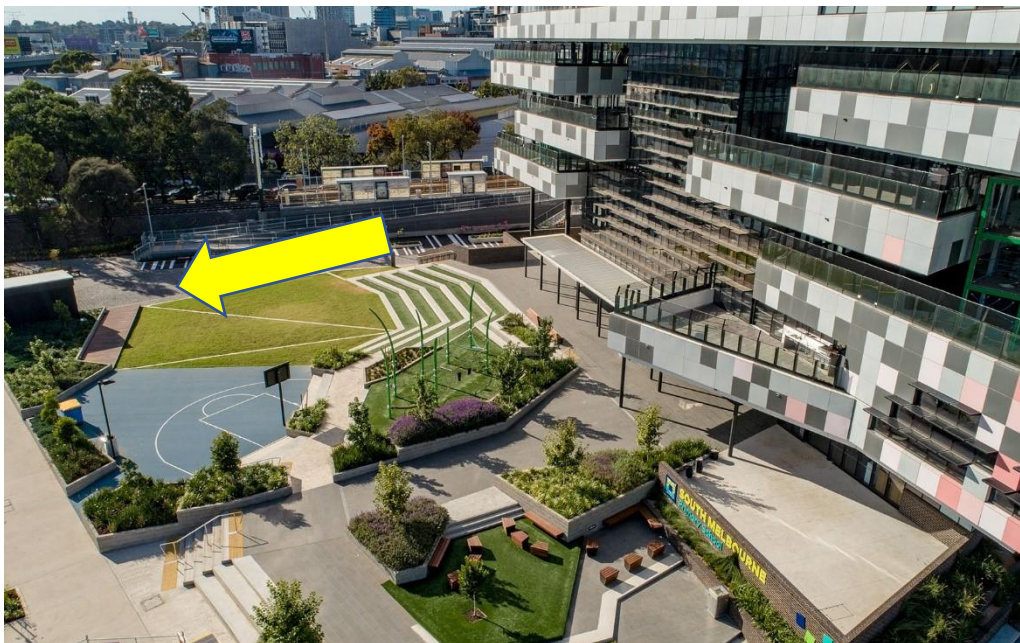

LINE UP AND ENTRY FOR EACH GRADE LEVEL

Grade Prep

8:45am: Line up in this direction