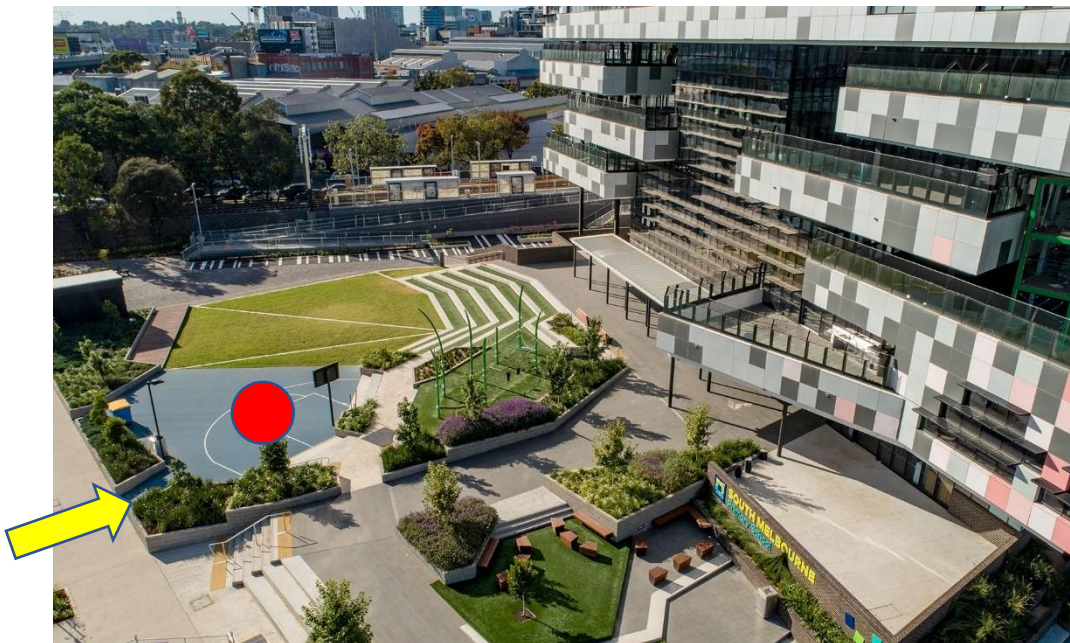

Grade 56 Teachers will be stationed here:

RETURN TO SCHOOL SUPPORT TABLE

Located on the corner of Ferrars and Douglas Street

EXIT POINT FOR EACH GRADE LEVEL

Prep: 3:20pm

Grade 1: 3:20pm

Grade 2: 3:30pm

Grade 34: 3:30pm