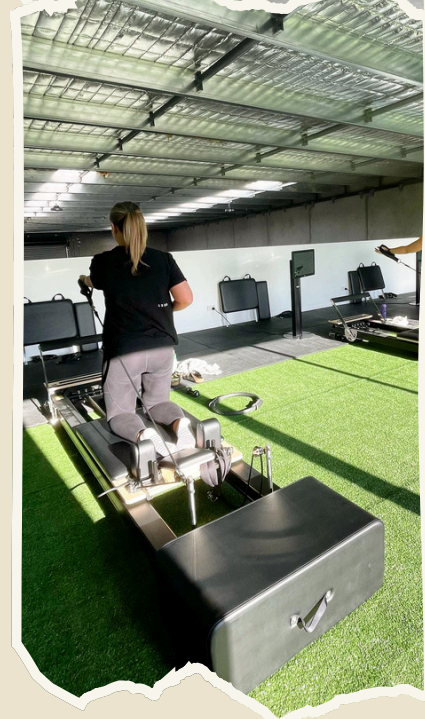

**STRENGTH
COMES
FROM THOSE
YOU LOVE**