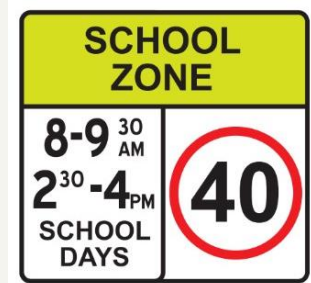

SAFE AROUND SCHOOLS

Following Road Signs Around Schools

As we move through the weeks of Term 2, it is important that we continue to drive safely around schools and ensure we are following the road signs. Schools are busy places, and the signs can sometimes seem confusing. Here are some of the road signs you may see around schools:

This is a **No Parking** sign. This sign is seen in areas that are used as a **Drop off Pick up Zone**. You cannot leave your vehicle unattended and you cannot stop for more than **two minutes**. The times may be a little different at each school, but the rules are the same. Fines can apply if the signs are not followed.

This sign tells us that we are driving in a **School Zone**. The speed limit around schools is **40km** on school days between 8.00am and 9.30am and 2.30pm and 4.00pm. Slow down and keep children safe.

This is a **No Stopping** sign. This sign means you **cannot stop** your car for any reason, at any time. No Stopping zones are there because it is **dangerous** for a car to stop there for any amount of time. Dropping off a child in a No Stopping zone is **illegal** and dangerous.