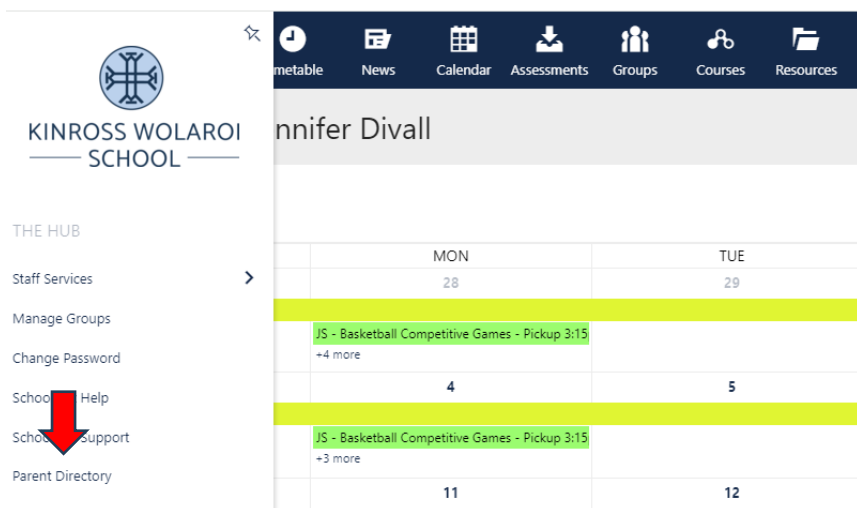

KINROSS WOLAROI SCHOOL

HOW TO ACCESS THE HUB PARENT DIRECTORY

First, go to the 'Hamburger' button on the left of your Hub page:

Then select 'Parent Directory':

2/ ...

You can then search by name, boarder/day, or year group in the drop-down menus. Please note that you are only able to access details for your child's own year group.

Parent Directory

SEARCH FILTER OPTIONS

Name

Boarder

Form

Year

Search

(Please note: 'Pre-Prep' refers to Pre-Kinder and 'Preparatory' refers to the Kindergarten. These are system terms that we are working to rectify.)