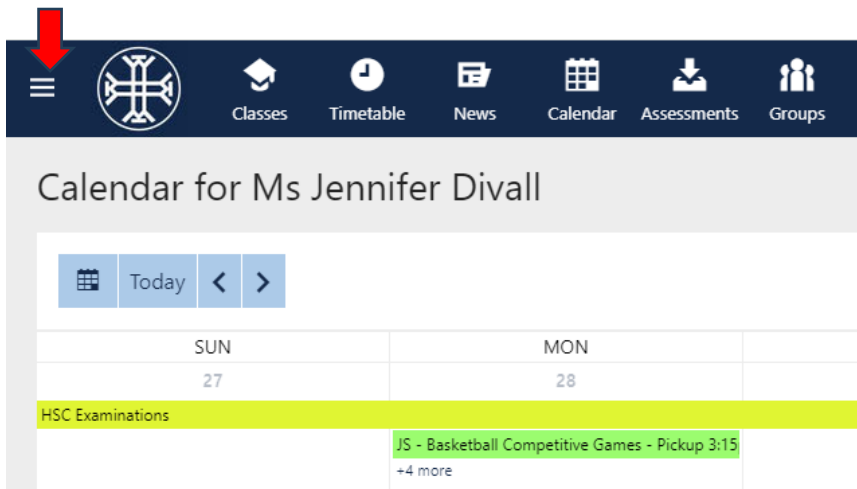

KINROSS WOLAROI SCHOOL

HOW TO ACCESS THE HUB PARENT DIRECTORY

First, go to the 'Hamburger' button on the left of your Hub page:

Then select 'Parent Directory':

2/ ...

You can then search by name, boarder/day, or year group in the drop-down menus. Please note that you are only able to access details for your child's own year group.