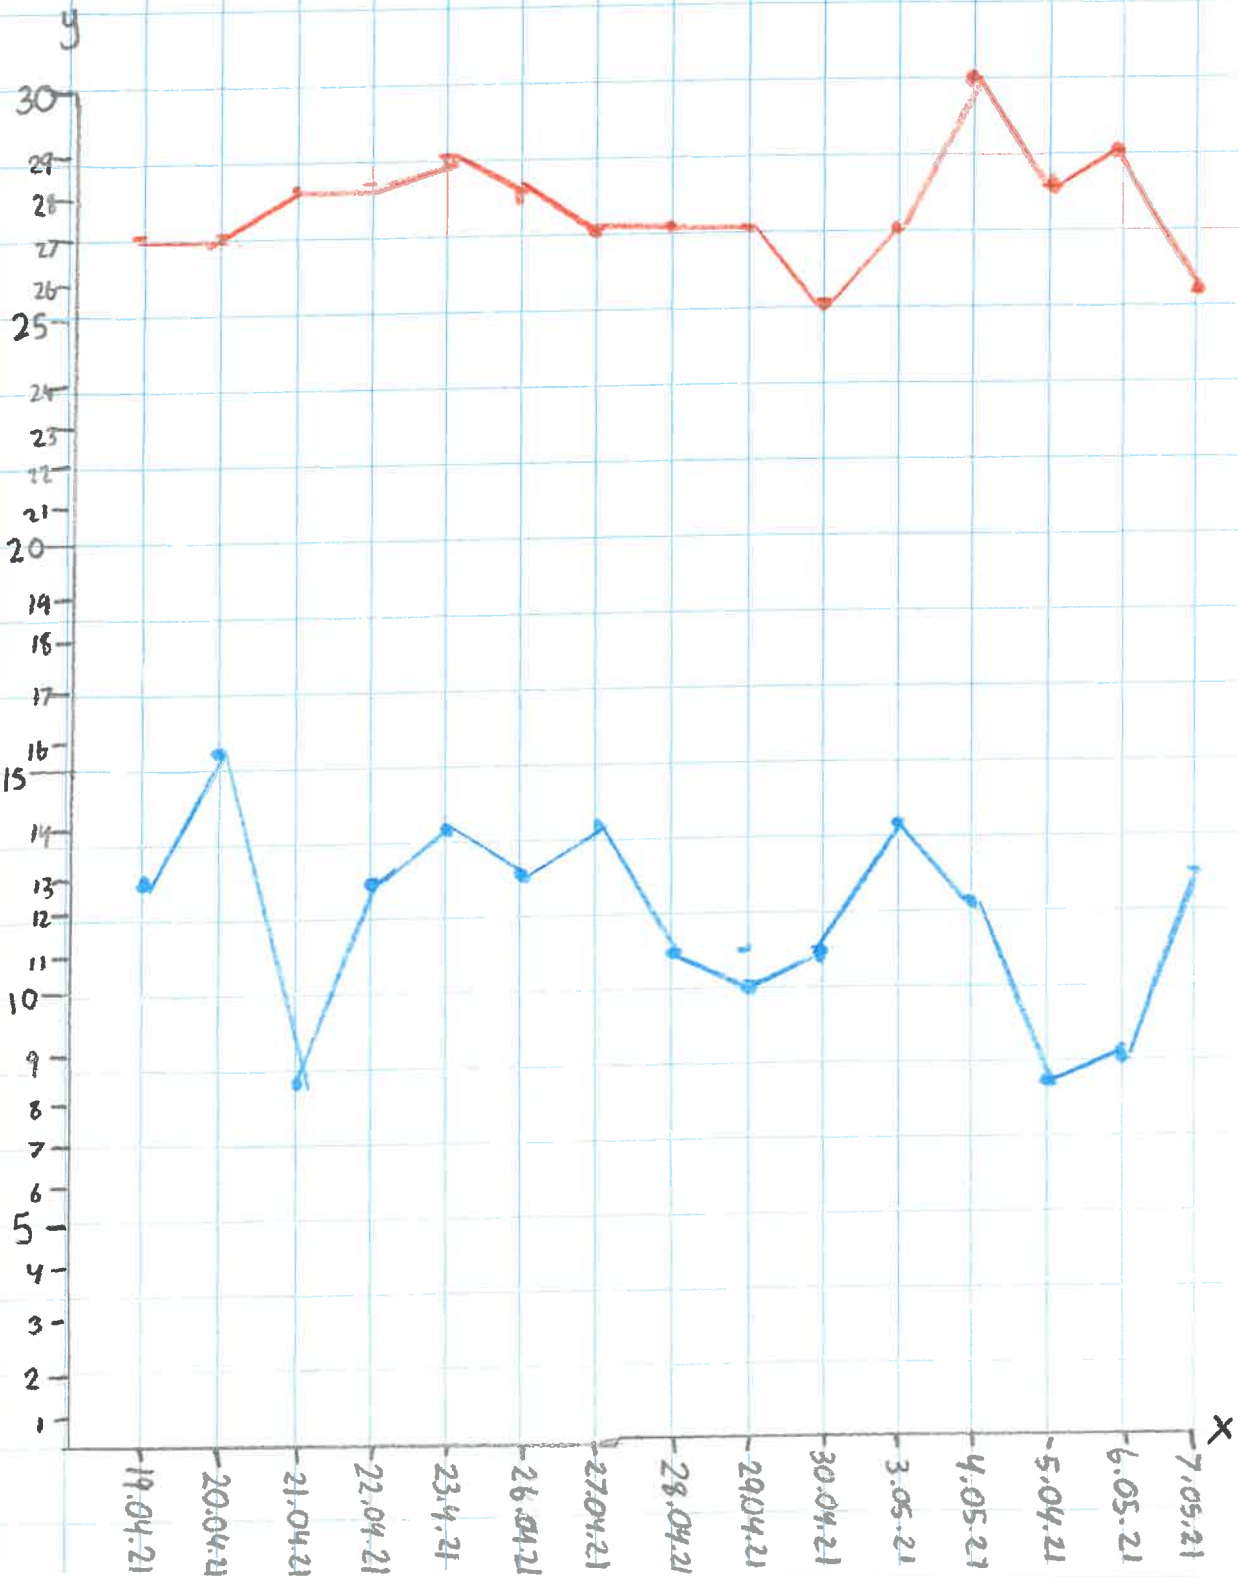

Brigitte 5/6A

Upwey temperature

VS

Honolulu temperature

temperatures

Temperature Data: Upwey & Hawaii Honolulu

Name: Progitte

UPWEY

	Date:	Temp:	Date:	Temp:	Date:	Temp:	Date:	Temp:	Date:	Temp:
Week 1	19/03/21	13 ^o c	20/03/21	16 ^o c	21/03/21	8 ^o c	22/03/21	13 ^o c	23/03/21	14 ^o c
Week 2	26/4/21	13 ^o c	27/4/21	14 ^o c	28/4/21	11 ^o c	29/4/2021	10 ^o c	30/4/21	17 ^o c
Week 3	3/5/21	14 ^o	4/5/21	12 ^o c	5/4/21	8 ^o c	6/5/21	9 ^o c	7/5/21	13 ^o c

Hawaii Honolulu

	Date:	Temp:	Date:	Temp:	Date:	Temp:	Date:	Temp:	Date:	Temp:
Week 1	19/03/21	27 ^o c	20/03/21	27 ^o c	21/03/21	28 ^o c	22/03/21	28 ^o c	23/03/21	29 ^o c
Week 2	26/4/21	28 ^o c	27/4/21	27 ^o c	28/4/21	27 ^o c	29/4/2021	27 ^o c	30/4/21	25 ^o c
Week 3	3/5/21	27 ^o c	4/5/2021	30 ^o c	5/4/21	28 ^o c	6/5/21	29 ^o c	7/5/21	26 ^o c

30^oc

St
Km