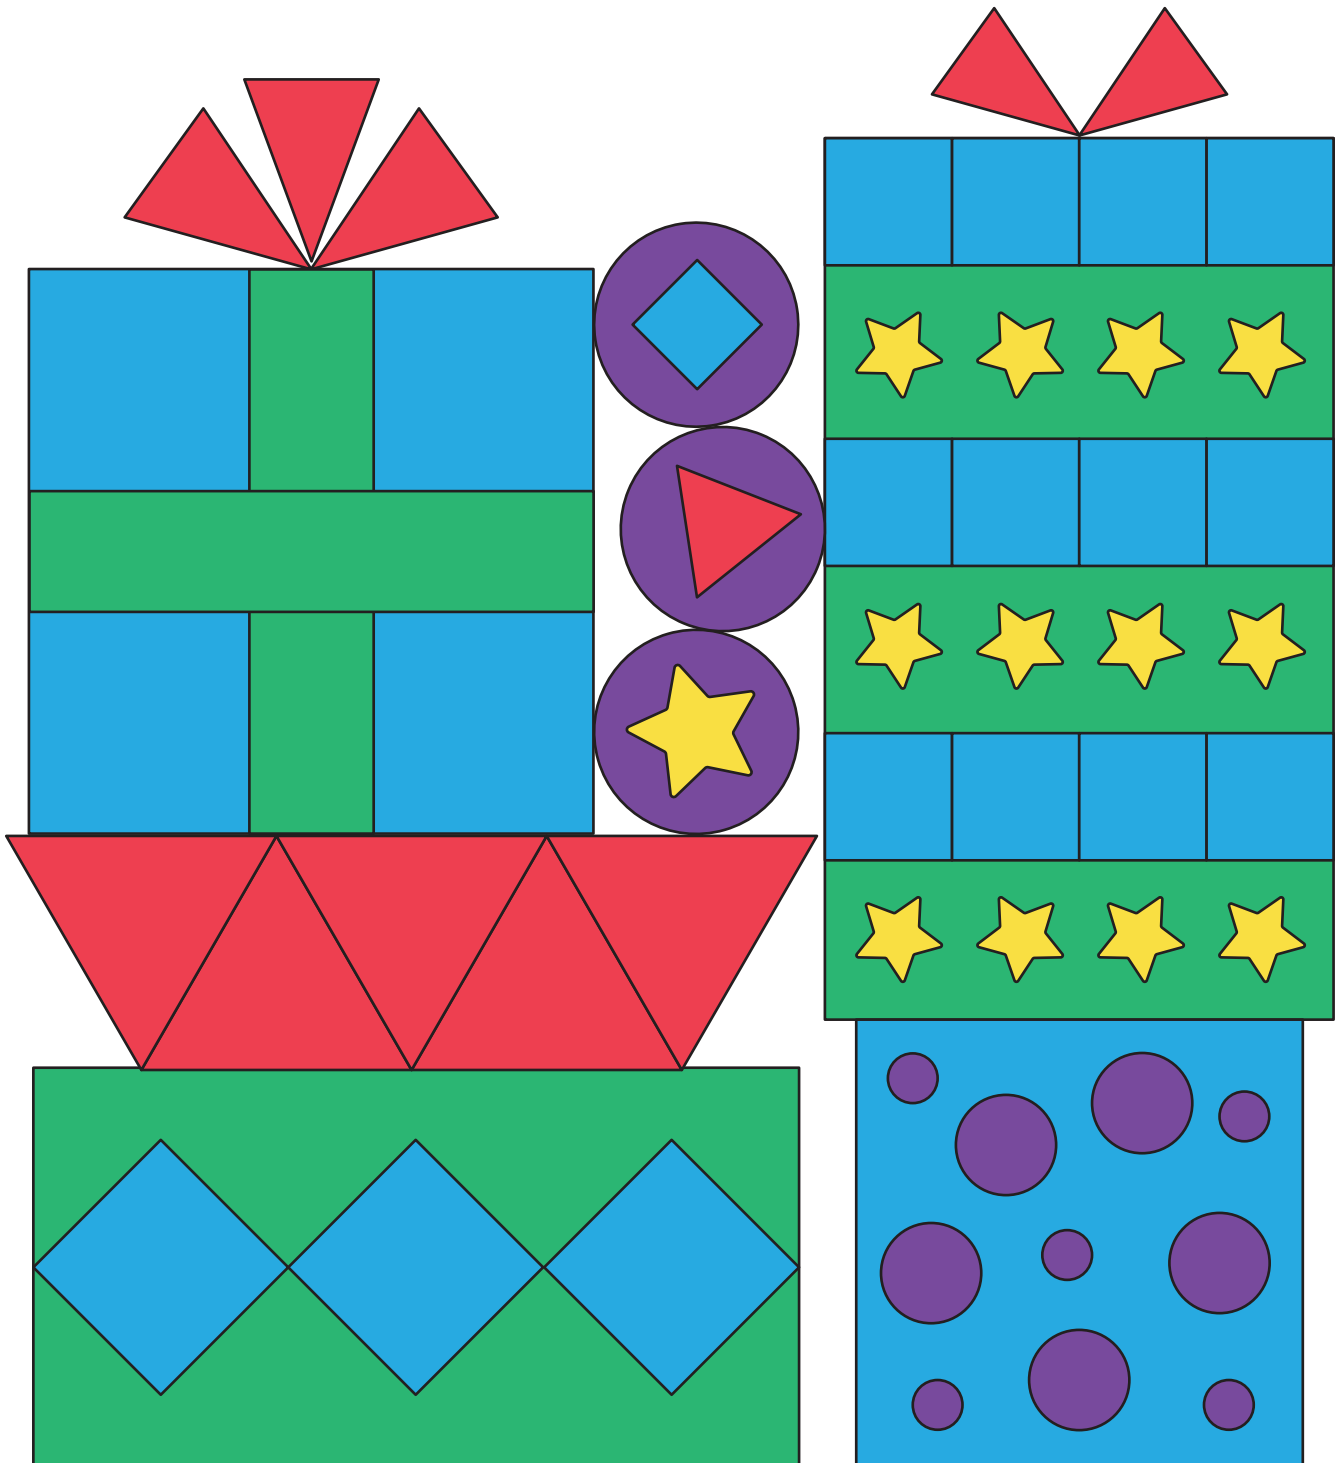

CHRISTMAS

Colour by SHAPE

CHRISTMAS

Colour by SHAPE

CHRISTMAS

Colour by SHAPE

CHRISTMAS

Colour by SHAPE

yellow

green

red

blue

purple

Answers

CHRISTMAS

Colour by SHAPE

yellow

brown

green

blue

red

Answers

CHRISTMAS

Colour by SHAPE