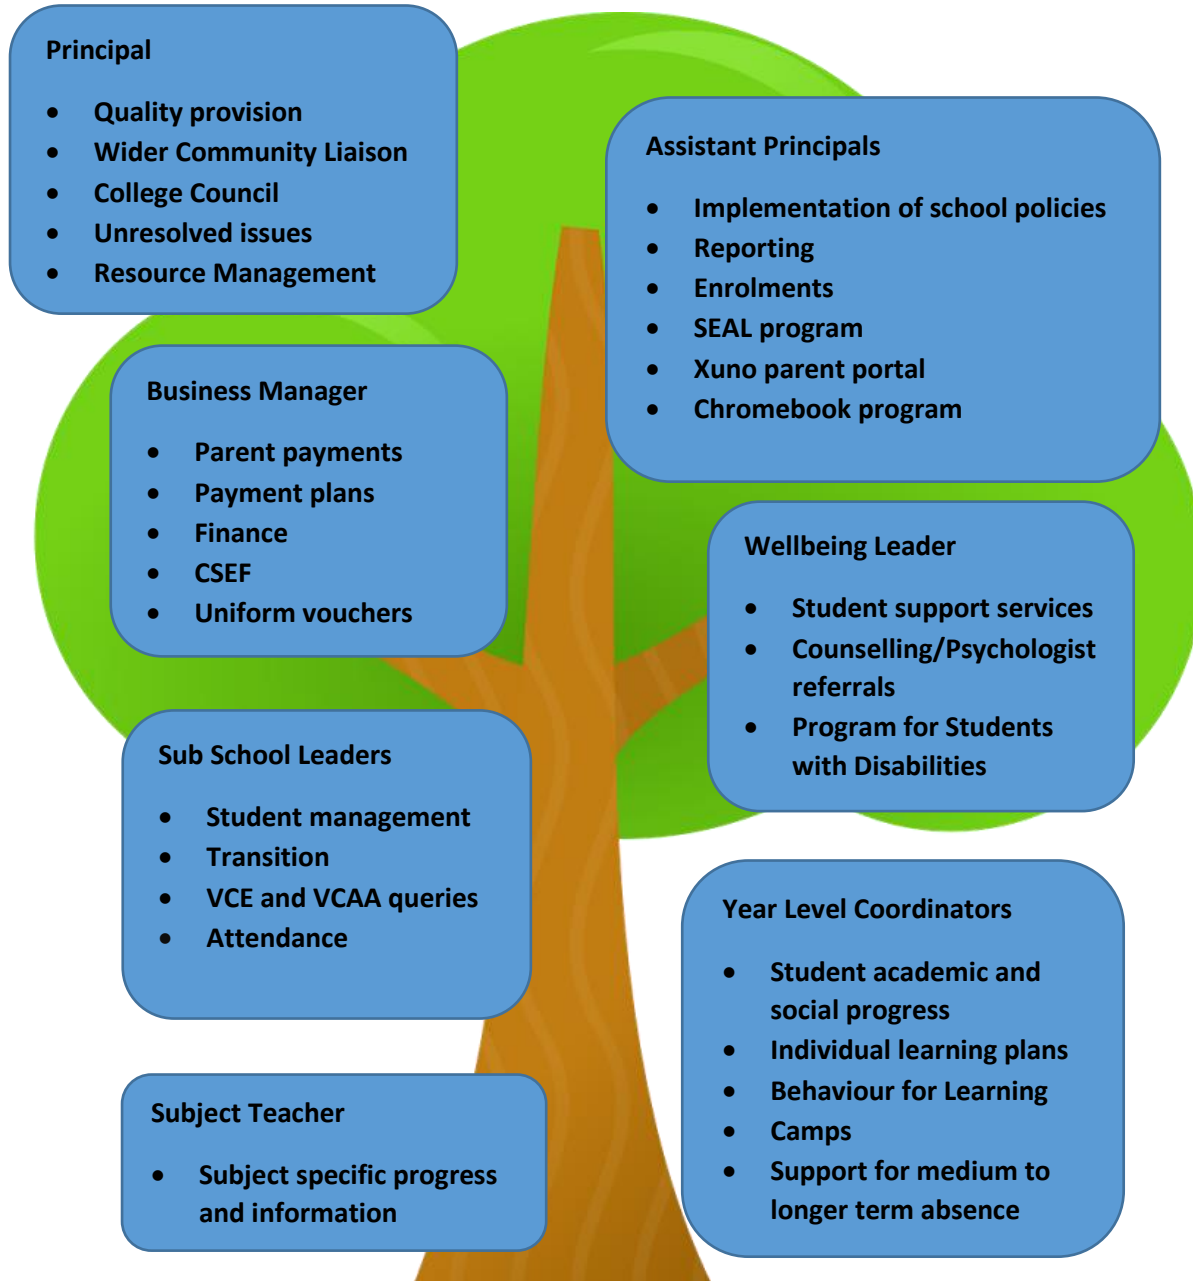

Communication Tree

At GEC we welcome your contact via phone, email or in person. The communication tree will help inform you as to the best person to contact regarding your queries. The General Office will direct your call or email to the most appropriate person. We aim to respond to your communication within 48 hours.

Remember our school absence line on 95714178.

Phone: 95717838 Email: glen.eira.co@edumail.vic.gov.au

Sheereen Kindler – Principal Nick Hamer-Smith/Aaron Petersen – Assistant Principals

Junior Sub School Leader – Ryannan Mathieson Senior Sub School Leader – Jeff Micallef

Business Manager – Gabrielle Darvell Wellbeing Leader – Jenny Sanchez